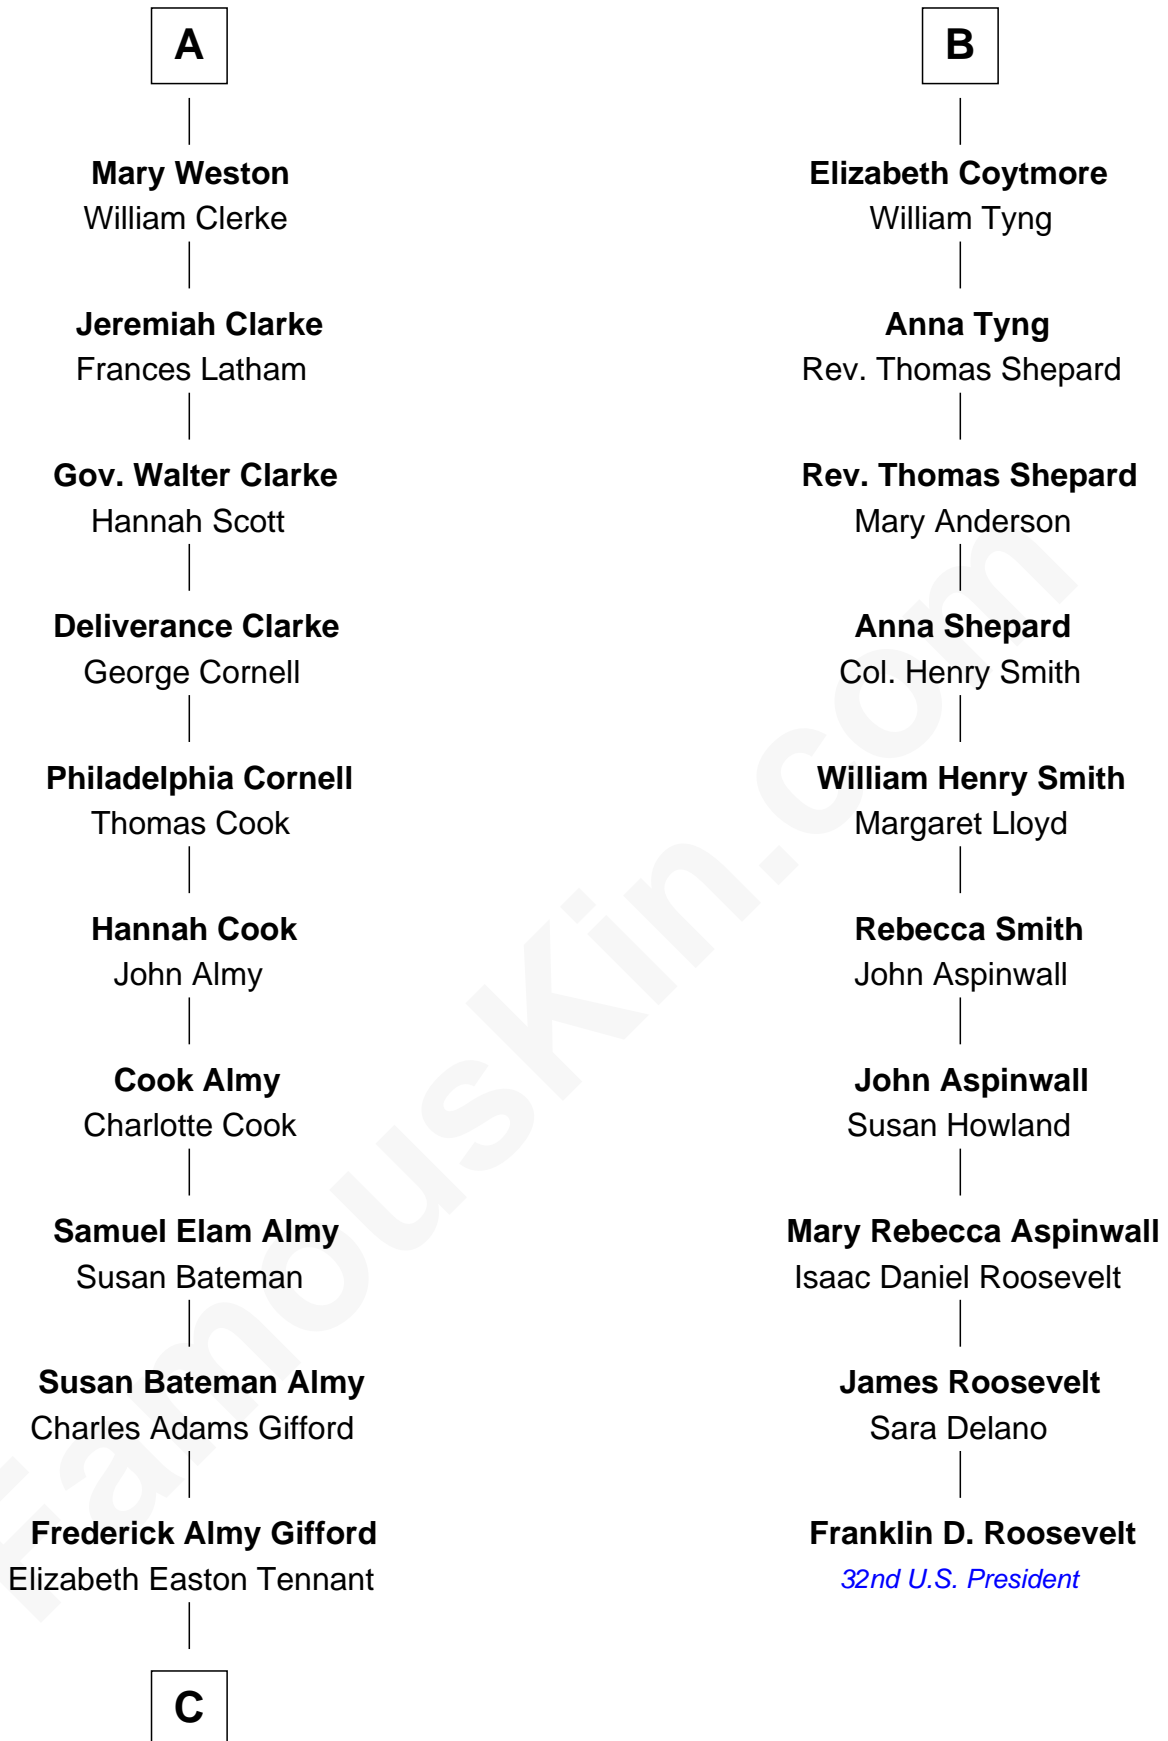

FamousKin.com Relationship Chart of

Marilyn Monroe

Actress, Model, and Singer

16th cousin 2 times removed of

Franklin D. Roosevelt

32nd U.S. President

Sir William Stradling

Isabel St. Barbe

C

Charles Stanley Gifford

Gladys Pearl Monroe

Marilyn Monroe

Actress, Model, and Singer

FamousKin.com