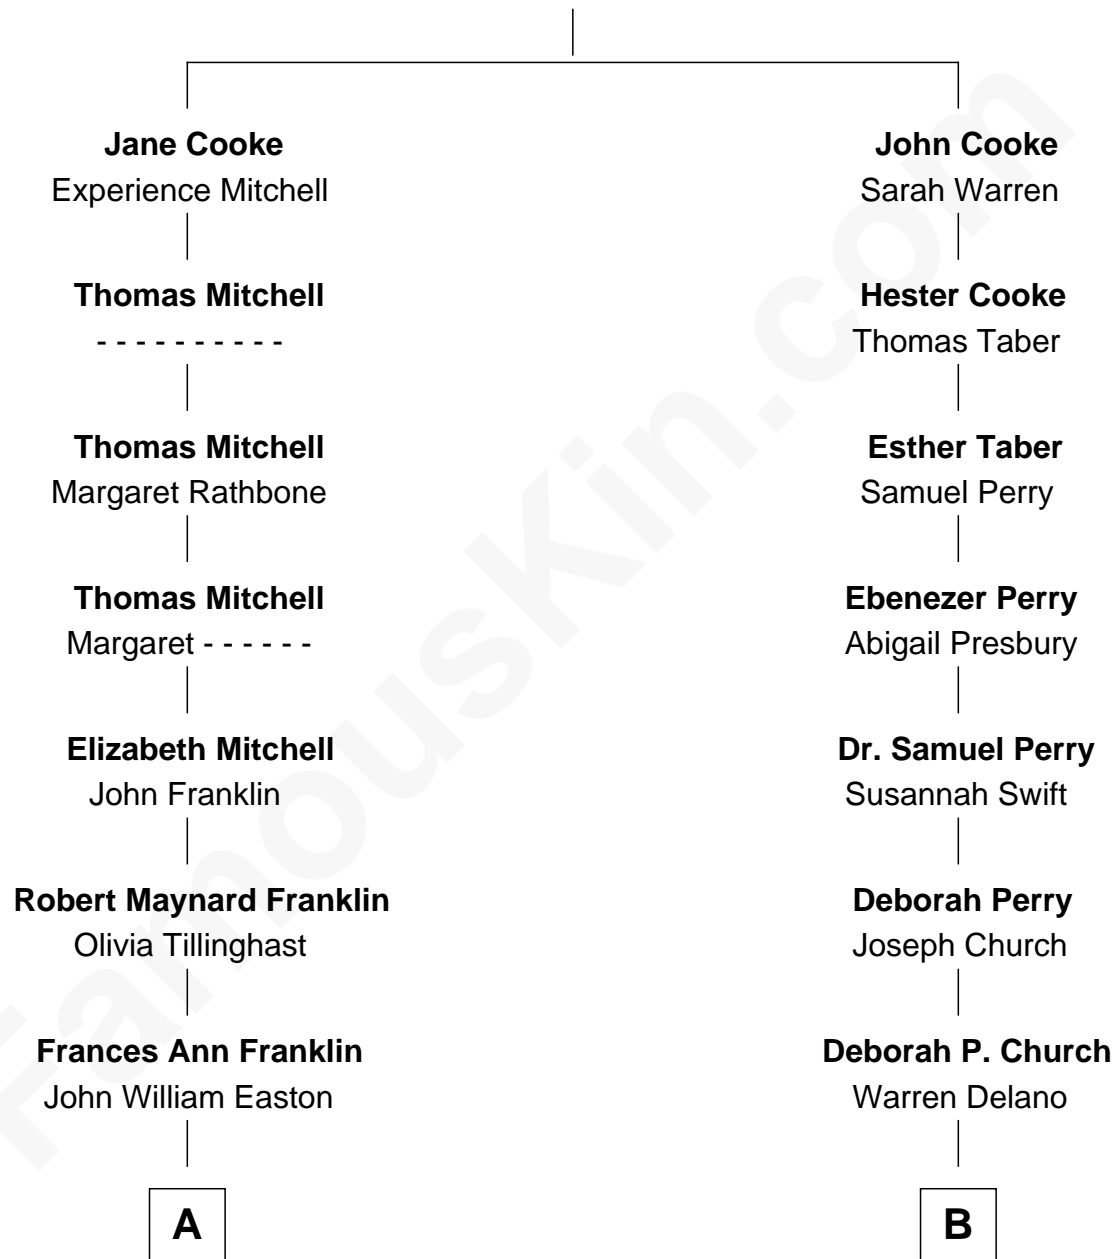

FamousKin.com Relationship Chart of

Marilyn Monroe

Actress, Model, and Singer

9th cousin 1 time removed of

Franklin D. Roosevelt

32nd U.S. President

Francis Cooke
Hester le Mahieu

A

Elizabeth Cutting Easton
William Congdon Tennant

Elizabeth Easton Tennant
Frederick Almy Gifford

Charles Stanley Gifford
Gladys Pearl Monroe

Marilyn Monroe
Actress, Model, and Singer

B

Warren Delano
Catharine Robbins Lyman

Sara Delano
James Roosevelt

Franklin D. Roosevelt
32nd U.S. President

FamousKin.com