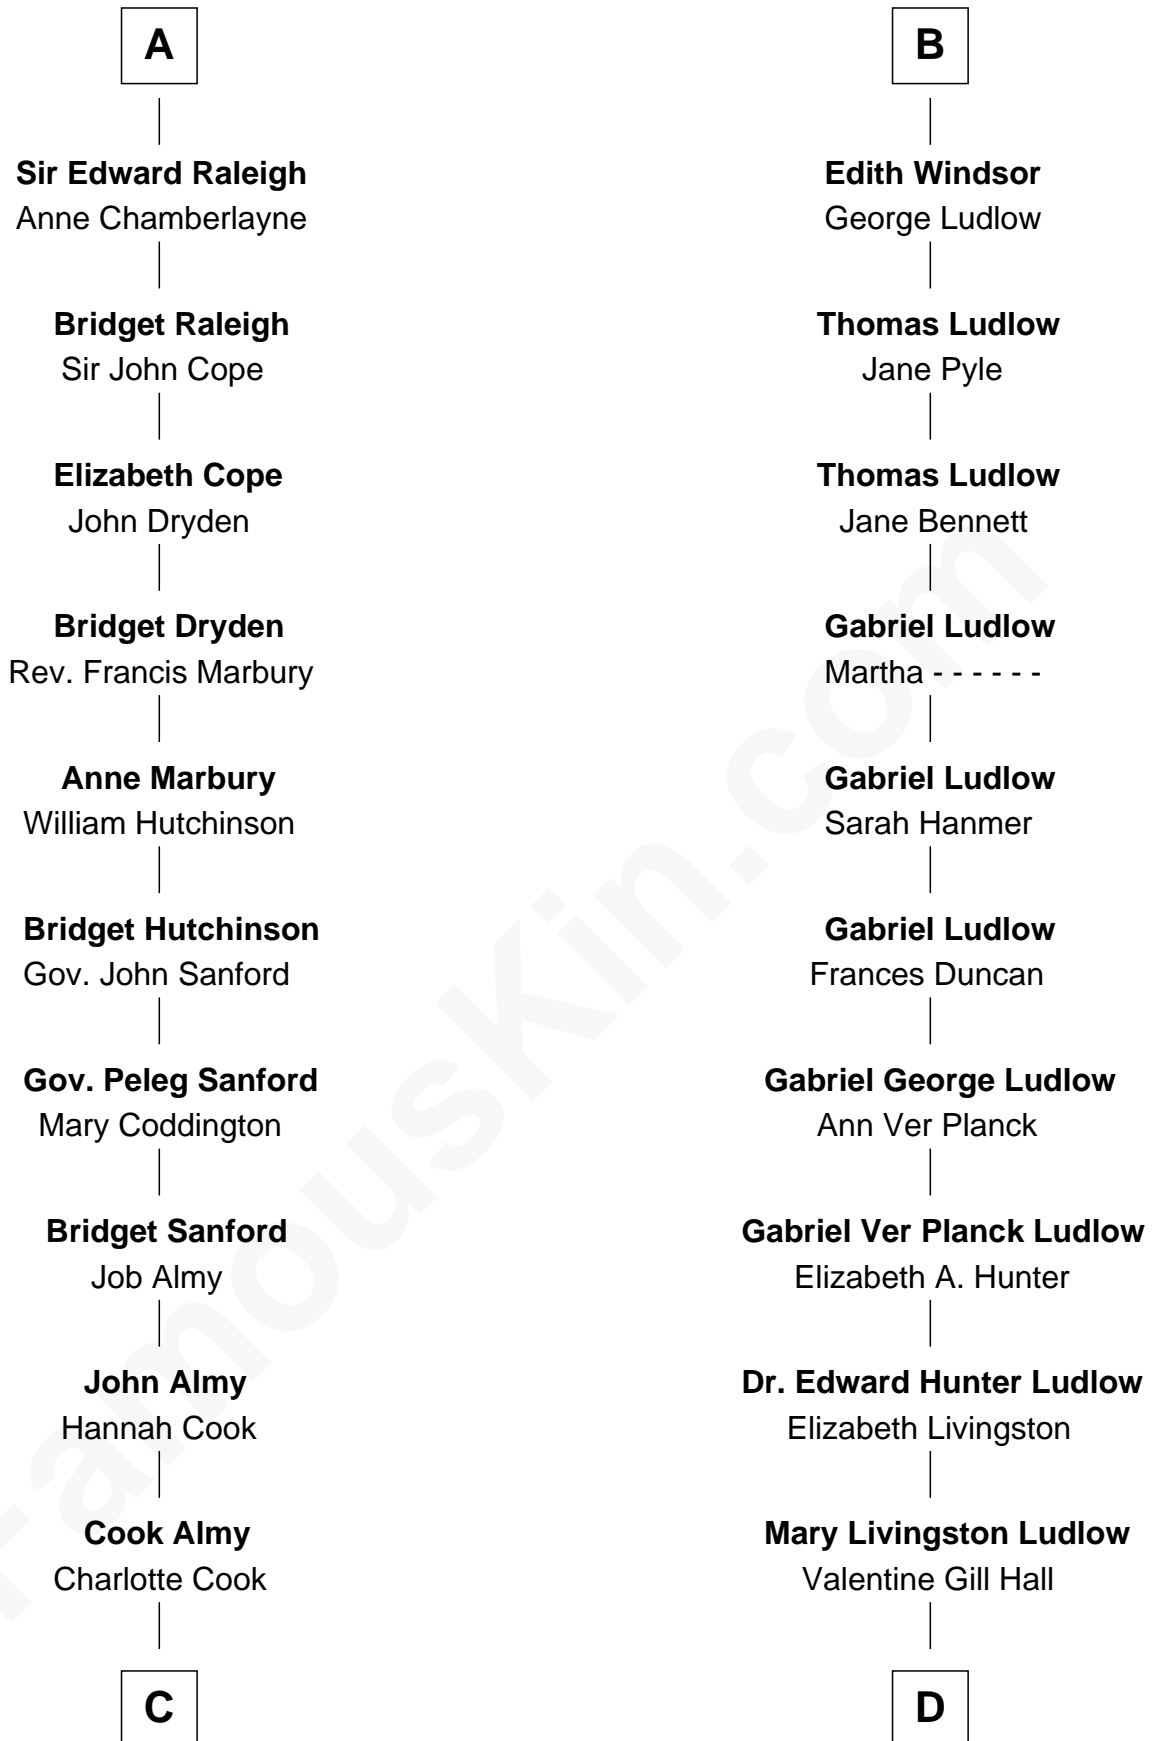

# FamousKin.com Relationship Chart of

**Marilyn Monroe**

*Actress, Model, and Singer*

18th cousin 3 times removed of

**Eleanor Roosevelt**

*First Lady of President Franklin D. Roosevelt*

**Humphrey de Bohun**

Elizabeth Plantagenet

**Eleanor de Bohun**

Sir James le Boteler

**Pernel le Boteler**

Sir Gilbert Talbot

**Sir Richard Talbot**

Ankaret le Strange

**Mary Talbot**

**Elizabeth Stratton**

John Andrews

**Elizabeth Andrews**

Sir Thomas de Windsor

**Sir Andrews de Windsor**

Elizabeth Blount

**B**

**C**

**Samuel Elam Almy**  
Susan Bateman

**Susan Bateman Almy**  
Charles Adams Gifford

**Frederick Almy Gifford**  
Elizabeth Easton Tennant

**Charles Stanley Gifford**  
Gladys Pearl Monroe

**Marilyn Monroe**  
*Actress, Model, and Singer*