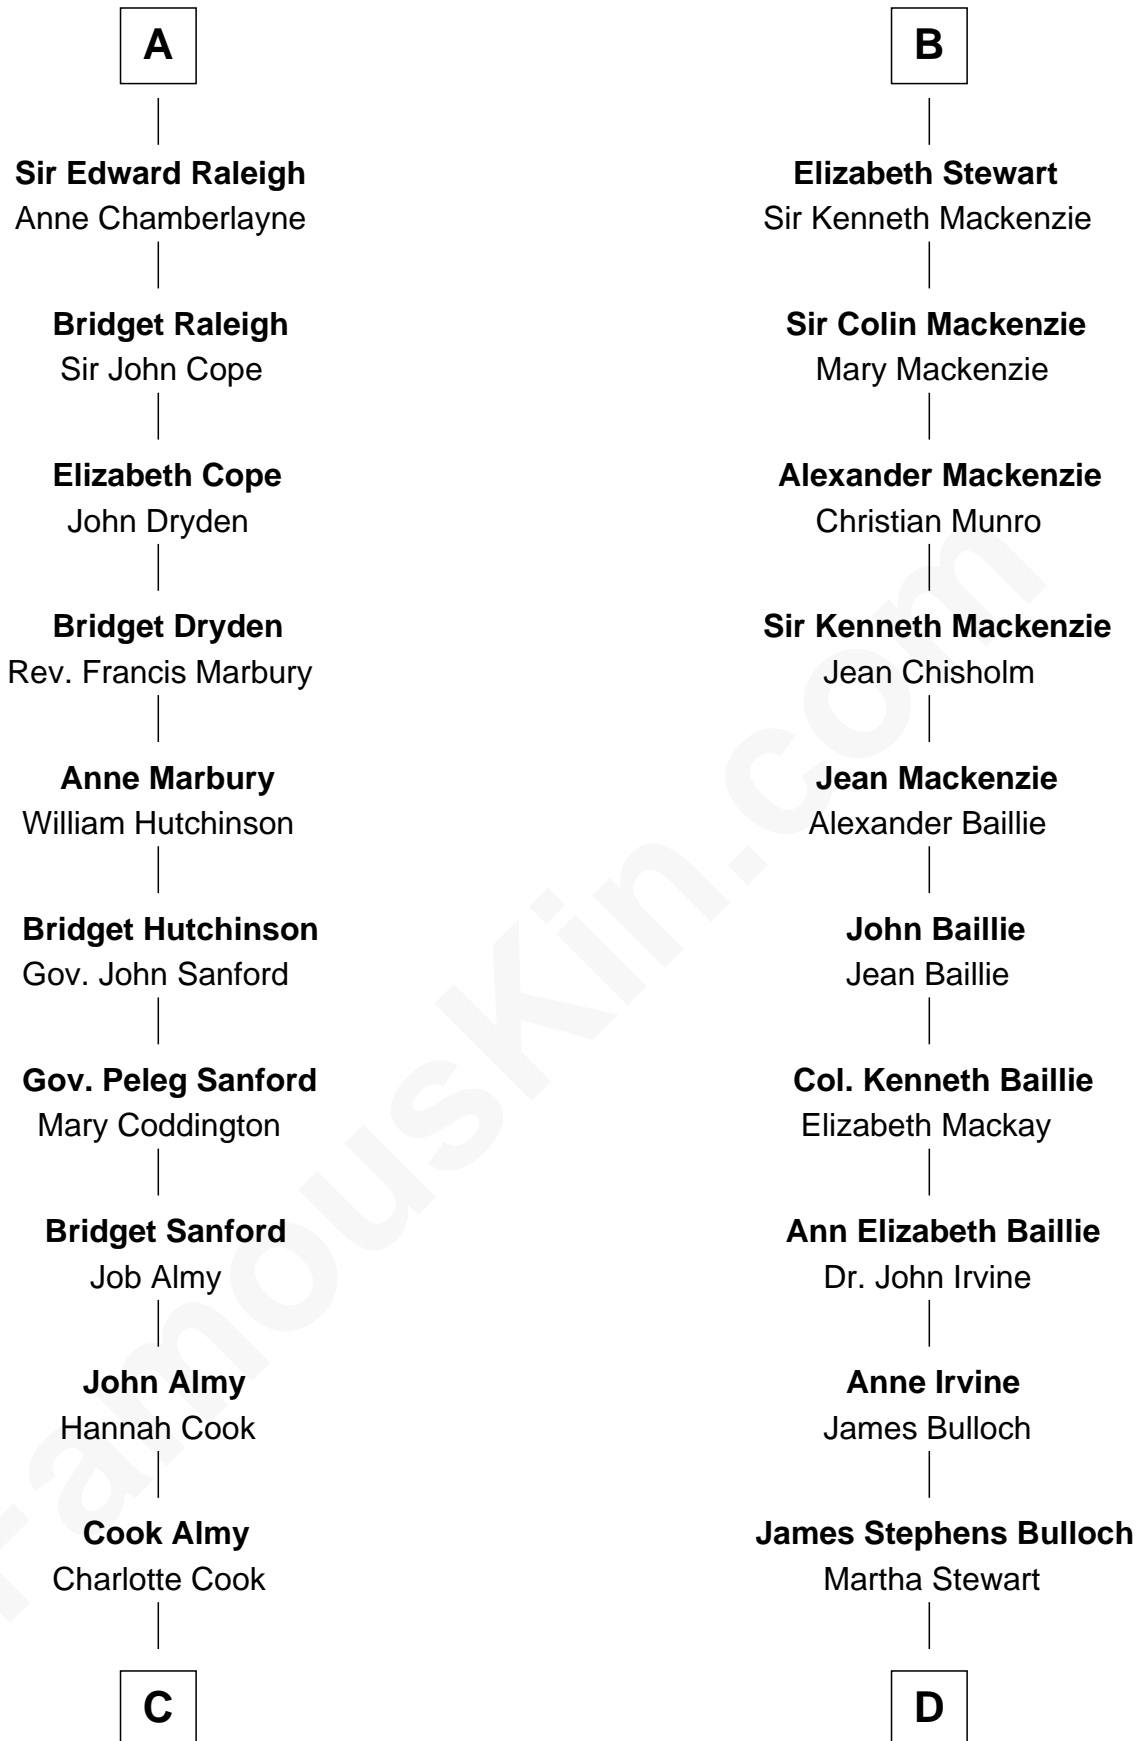

# FamousKin.com Relationship Chart of

**Marilyn Monroe**

*Actress, Model, and Singer*

18th cousin 3 times removed of

**Theodore Roosevelt**

*26th U.S. President*

**Isabella de Beauchamp**

*with husband*  
*Sir Hugh le Despencer*

*with husband*  
*Sir Patrick de Chaworth*

**C**

**Samuel Elam Almy**

Susan Bateman

**Susan Bateman Almy**

Charles Adams Gifford

**Frederick Almy Gifford**

Elizabeth Easton Tennant

**Charles Stanley Gifford**

Gladys Pearl Monroe

**Marilyn Monroe**

*Actress, Model, and Singer*

**D**

**Martha Bulloch**

Theodore Roosevelt

**Theodore Roosevelt**

*26th U.S. President*

FamousKin.com