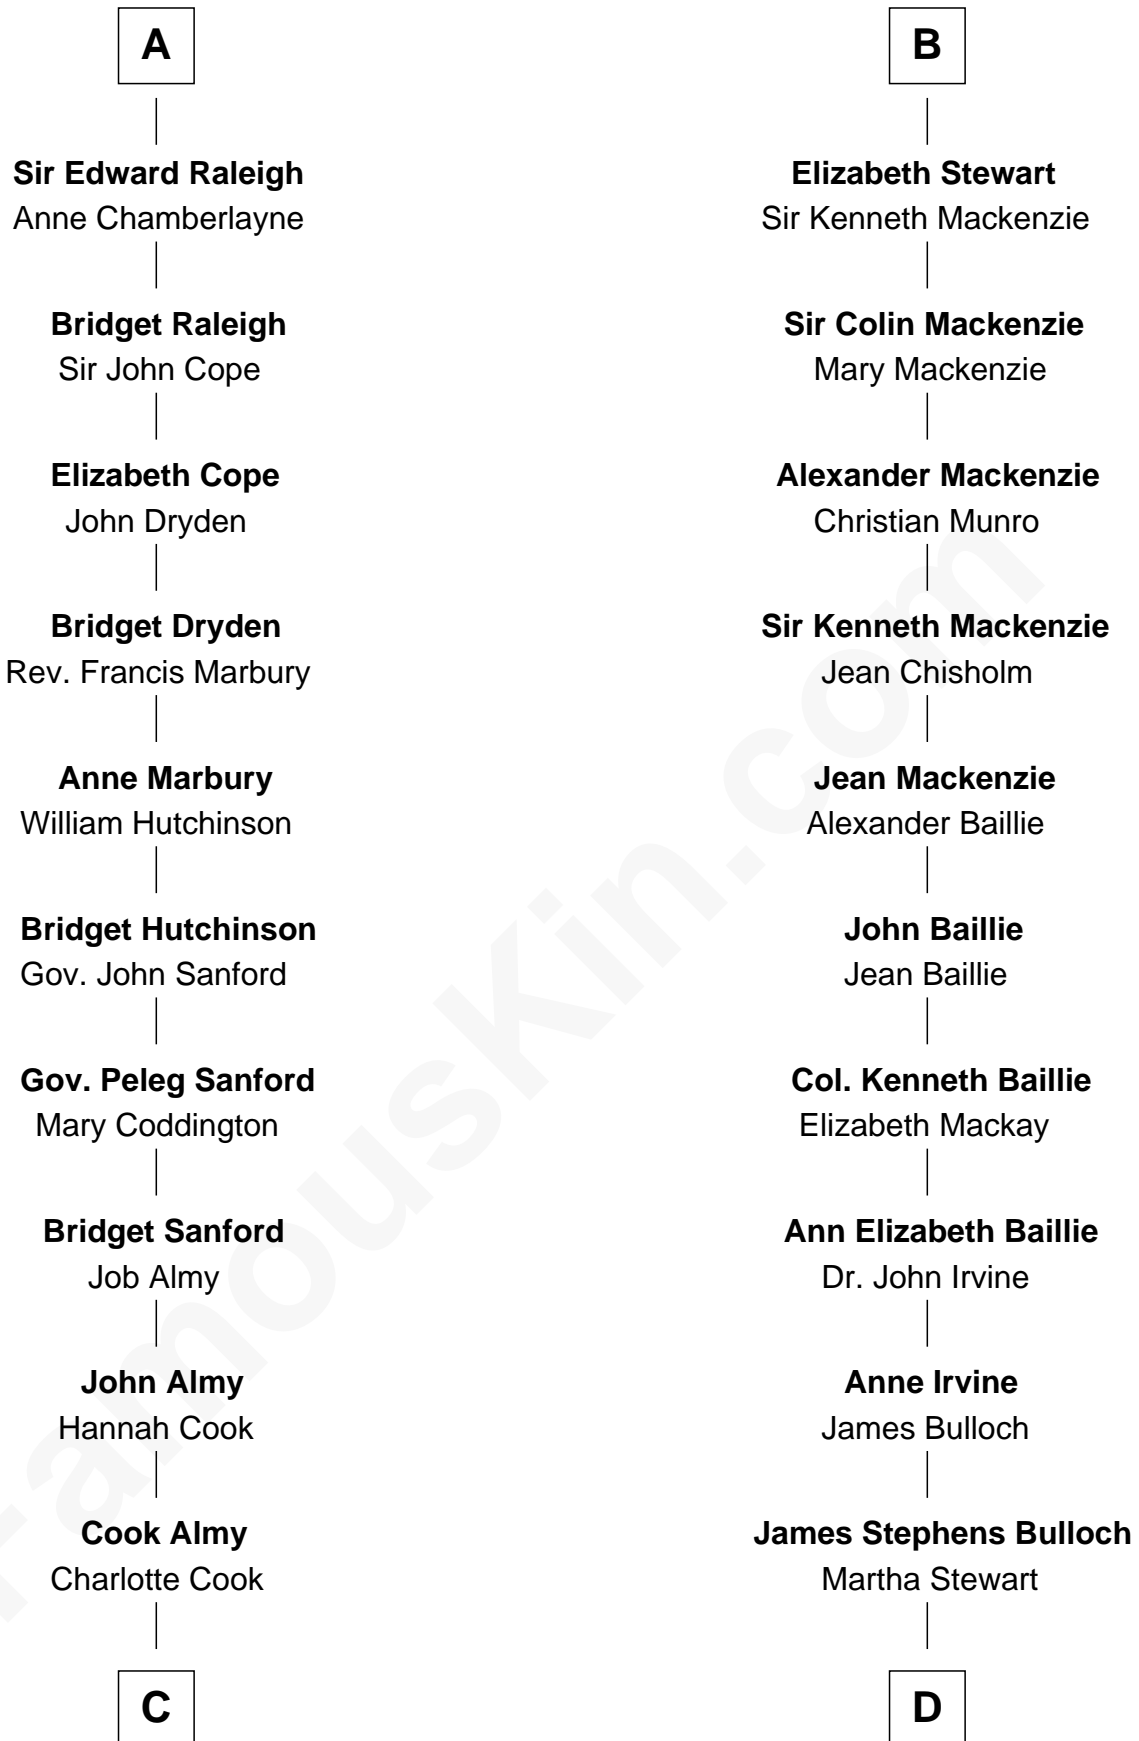

# FamousKin.com Relationship Chart of

**Marilyn Monroe**

*Actress, Model, and Singer*

18th cousin 3 times removed of

**Theodore Roosevelt**

*26th U.S. President*

**Richard Fitzalan**

Alice de Saluzzo

Sir James Stewart

**John Stewart**

Eleanor Sinclair

**John Stewart**

Janet Campbell

**B**

**C**

**Samuel Elam Almy**  
Susan Bateman

**Susan Bateman Almy**  
Charles Adams Gifford

**Frederick Almy Gifford**  
Elizabeth Easton Tennant

**Charles Stanley Gifford**  
Gladys Pearl Monroe

**Marilyn Monroe**  
*Actress, Model, and Singer*

**D**

**Martha Bulloch**  
Theodore Roosevelt

**Theodore Roosevelt**  
*26th U.S. President*

FamousKin.com