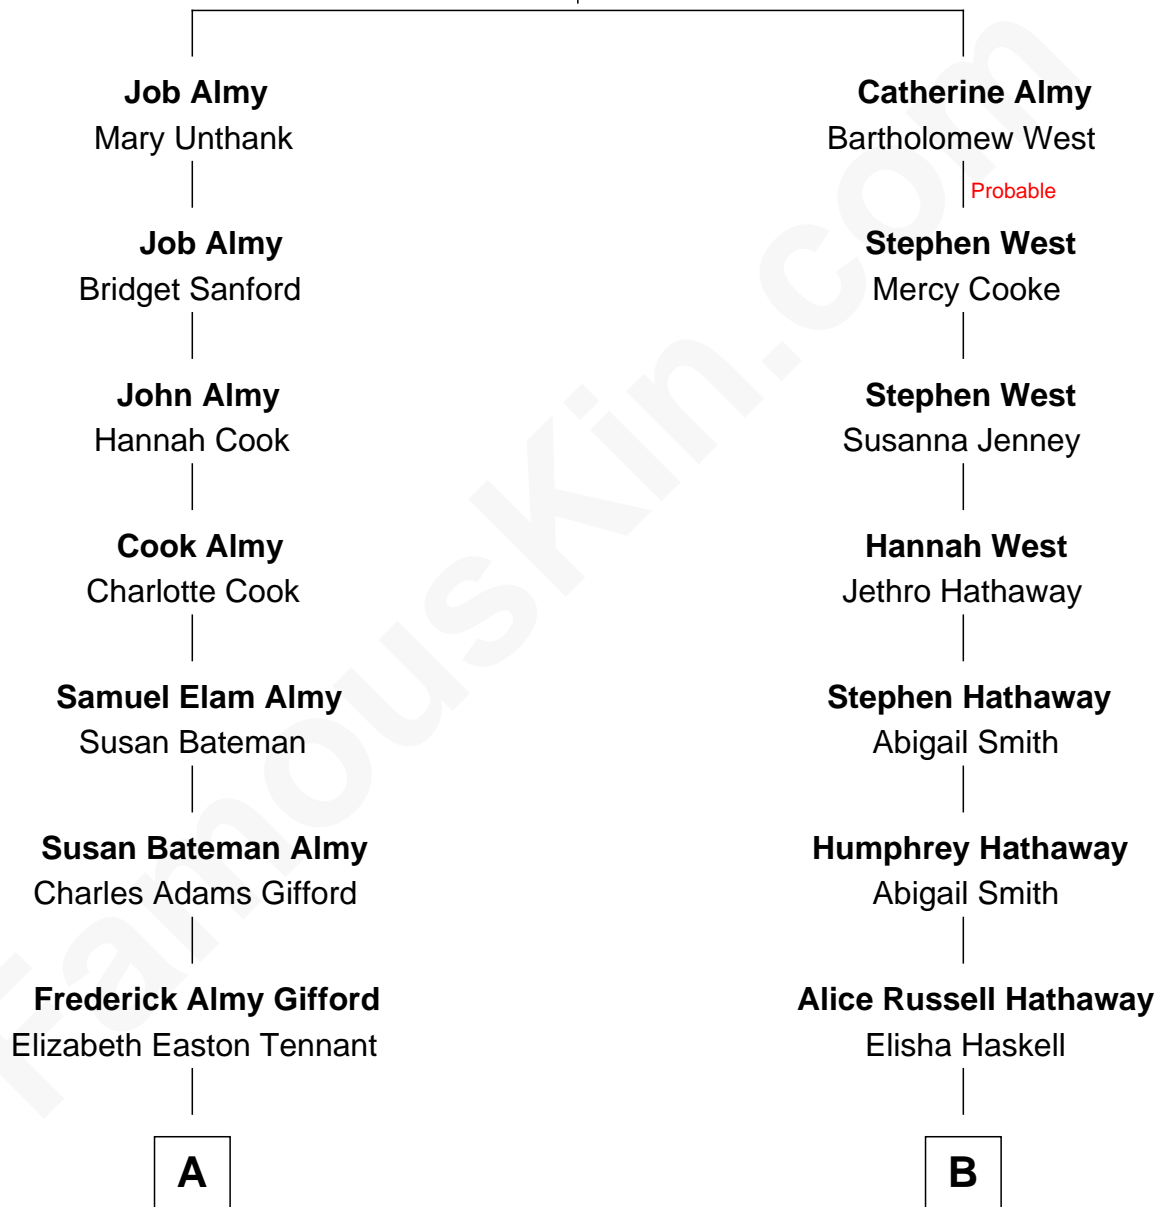

FamousKin.com Relationship Chart of

Marilyn Monroe

Actress, Model, and Singer

8th cousin of

Alice (Lee) Roosevelt

First Wife of President Theodore Roosevelt

William Almy
Audrey Barlow

A

Charles Stanley Gifford

Gladys Pearl Monroe

Marilyn Monroe

Actress, Model, and Singer

B

Caroline Watts Haskell

George Cabot Lee

Alice (Lee) Roosevelt