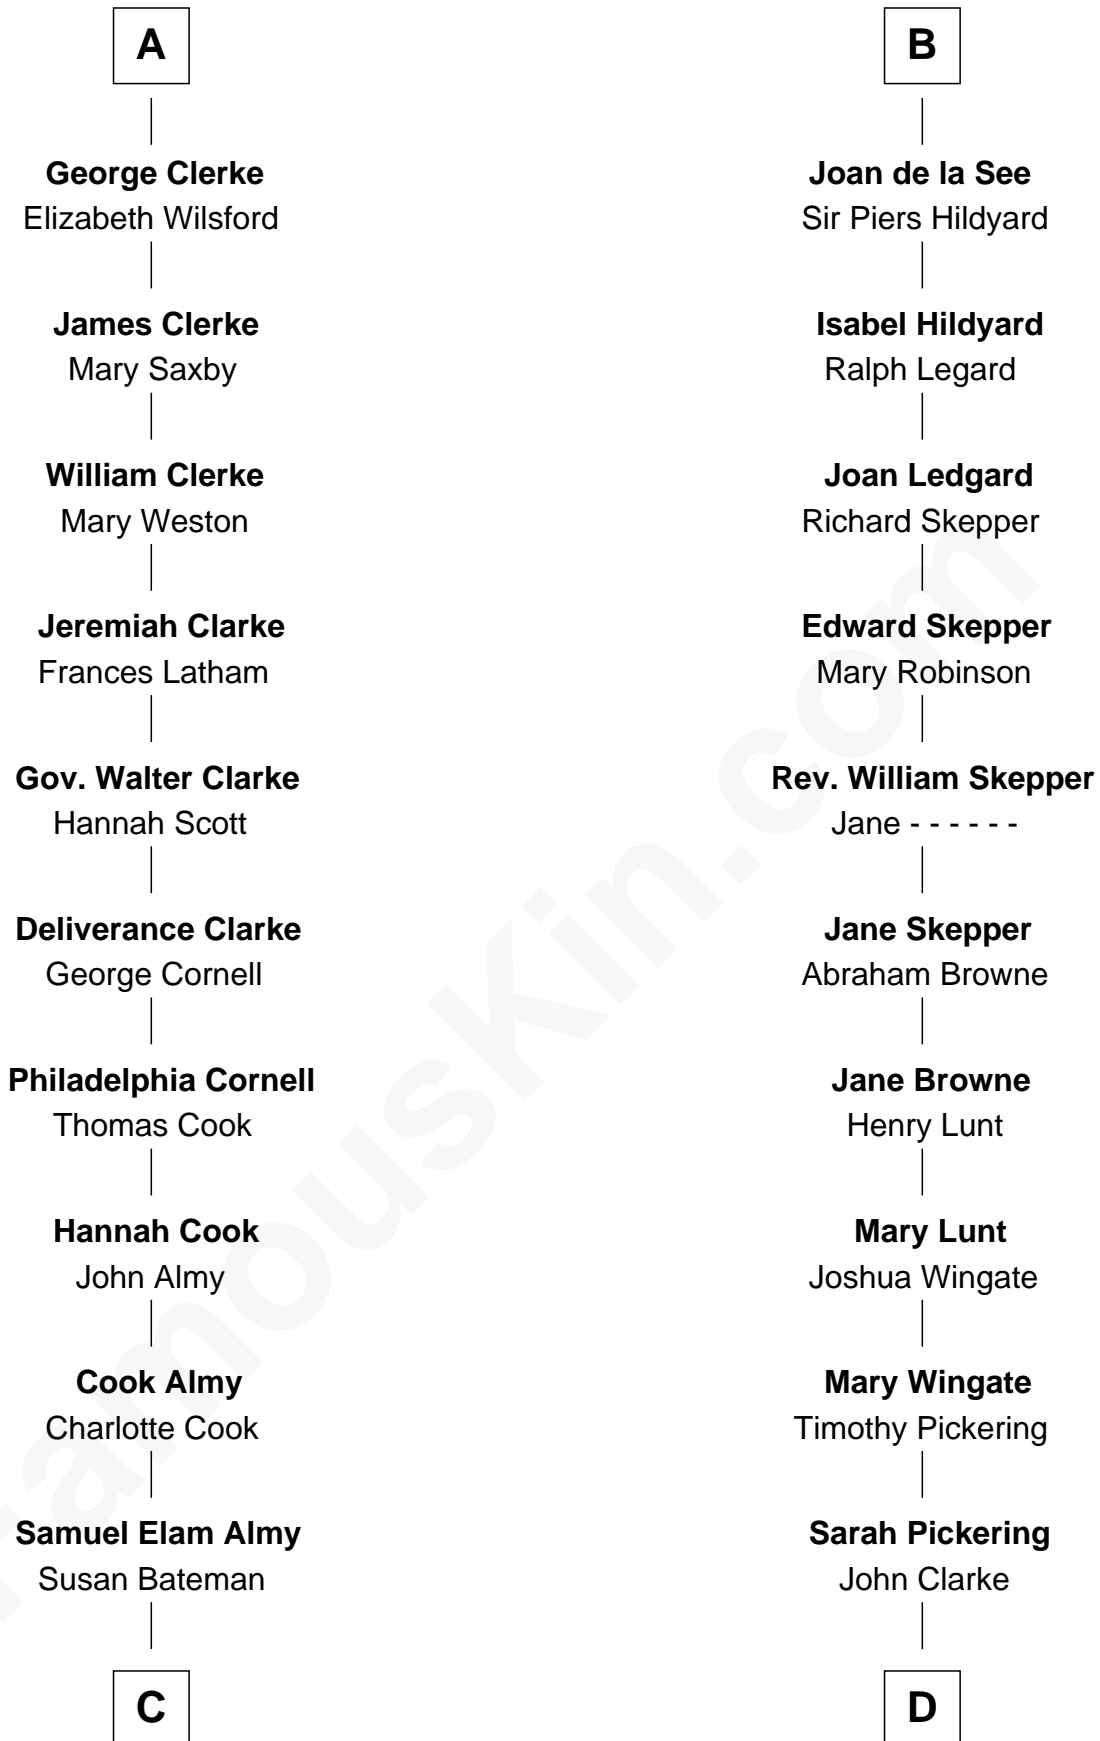

## Relationship Chart of

### Marilyn Monroe

Actress, Model, and Singer

20th cousin 1 time removed of

### Alice (Lee) Roosevelt

First Wife of President Theodore Roosevelt

**C**

**Susan Bateman Almy**  
Charles Adams Gifford

**Frederick Almy Gifford**  
Elizabeth Easton Tennant

**Charles Stanley Gifford**  
Gladys Pearl Monroe

**Marilyn Monroe**  
*Actress, Model, and Singer*

**D**

**Nancy Clarke**  
Francis Cabot

**Mary Ann Cabot**  
Nathaniel Cabot Lee

**John Clarke Lee**  
Harriet Paine Rose

**George Cabot Lee**  
Caroline Watts Haskell