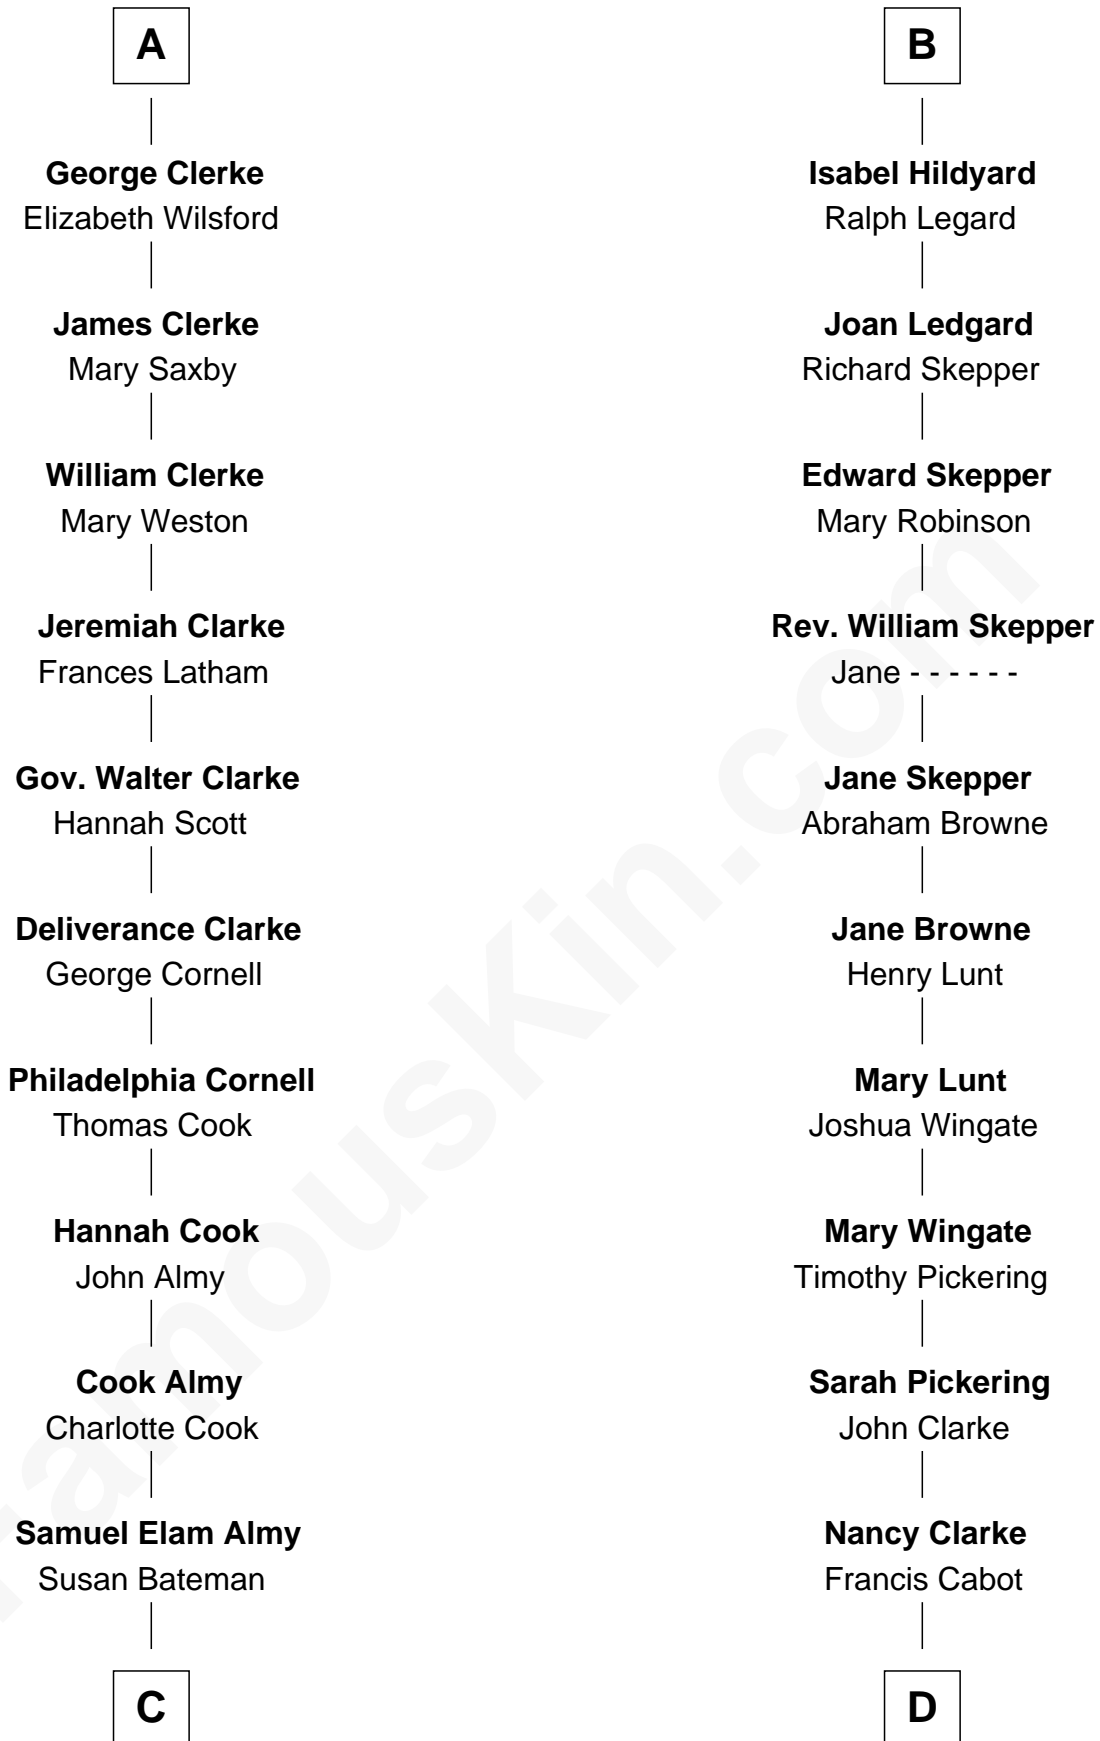

# FamousKin.com Relationship Chart of

**Marilyn Monroe**

*Actress, Model, and Singer*

20th cousin of

**Alice (Lee) Roosevelt**

*First Wife of President Theodore Roosevelt*

**Bartholomew de Badlesmere**

Margaret de Clare

Sir John de Tibetot

**Sir Robert de Tibetot**

Margaret Deincourt

**Elizabeth de Tibetot**

Sir Philip le Despencer

**Margery Despencer**

Sir Roger Wentworth

**Sir Philip Wentworth**

Mary Clifford

**Elizabeth Wentworth**

Sir Martin de la See

**Joan de la See**

Sir Piers Hildyard

**B**

**C**

**Susan Bateman Almy**  
Charles Adams Gifford

**Frederick Almy Gifford**  
Elizabeth Easton Tennant

**Charles Stanley Gifford**  
Gladys Pearl Monroe

**Marilyn Monroe**  
*Actress, Model, and Singer*

**D**

**Mary Ann Cabot**  
Nathaniel Cabot Lee

**John Clarke Lee**  
Harriet Paine Rose