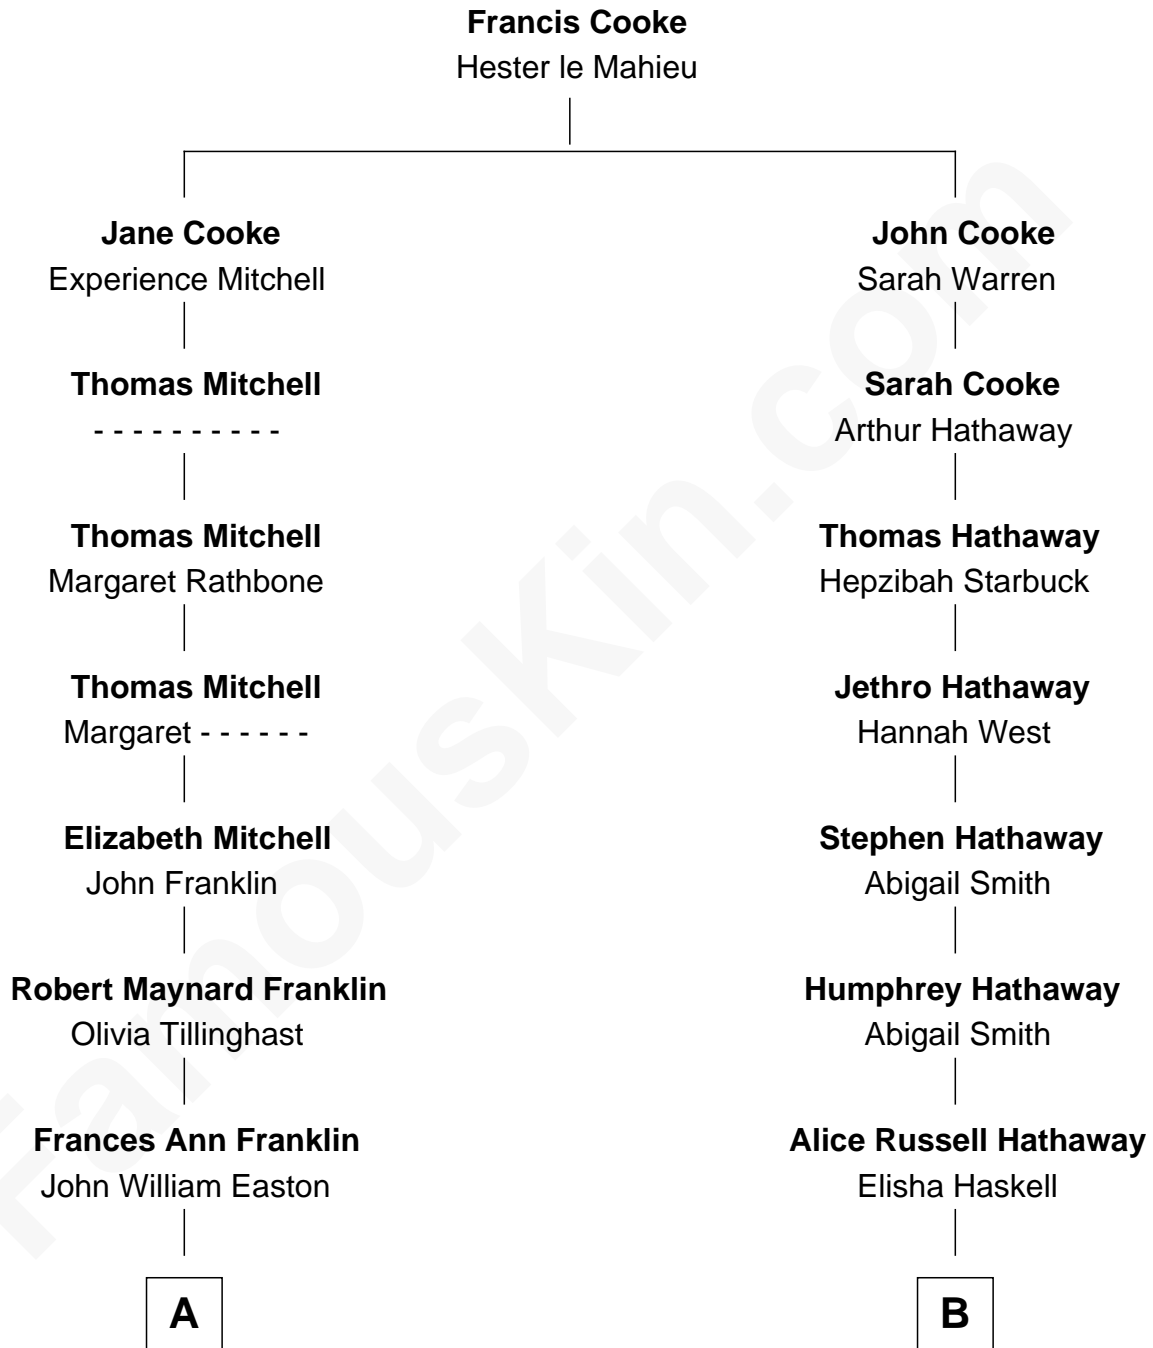

FamousKin.com

Relationship Chart of

Marilyn Monroe

Actress, Model, and Singer

8th cousin 2 times removed of

Alice (Lee) Roosevelt

First Wife of President Theodore Roosevelt

A

Elizabeth Cutting Easton
William Congdon Tennant

Elizabeth Easton Tennant
Frederick Almy Gifford

Charles Stanley Gifford
Gladys Pearl Monroe

Marilyn Monroe
Actress, Model, and Singer

B

Caroline Watts Haskell
George Cabot Lee

Alice (Lee) Roosevelt
Wife of President Theodore Roosevelt

FamousKin.com