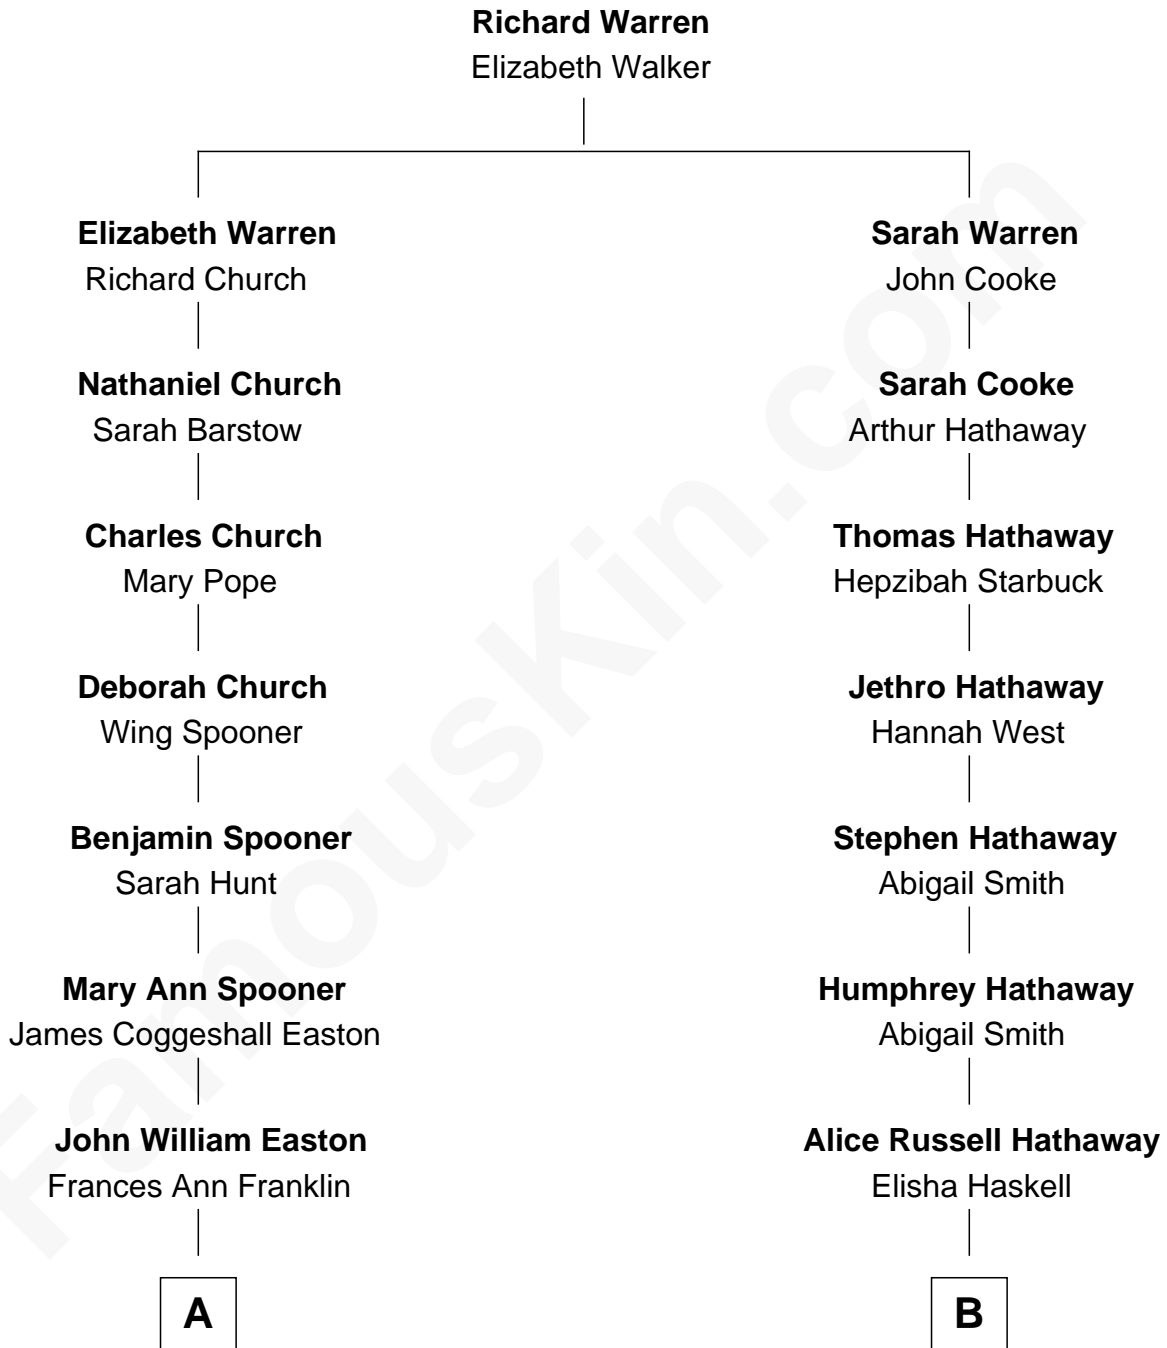

FamousKin.com

Relationship Chart of

Marilyn Monroe

Actress, Model, and Singer

8th cousin 2 times removed of

Alice (Lee) Roosevelt

First Wife of President Theodore Roosevelt

A

Elizabeth Cutting Easton
William Congdon Tennant

Elizabeth Easton Tennant
Frederick Almy Gifford

Charles Stanley Gifford
Gladys Pearl Monroe

Marilyn Monroe
Actress, Model, and Singer

B

Caroline Watts Haskell
George Cabot Lee

Alice (Lee) Roosevelt
Wife of President Theodore Roosevelt

FamousKin.com