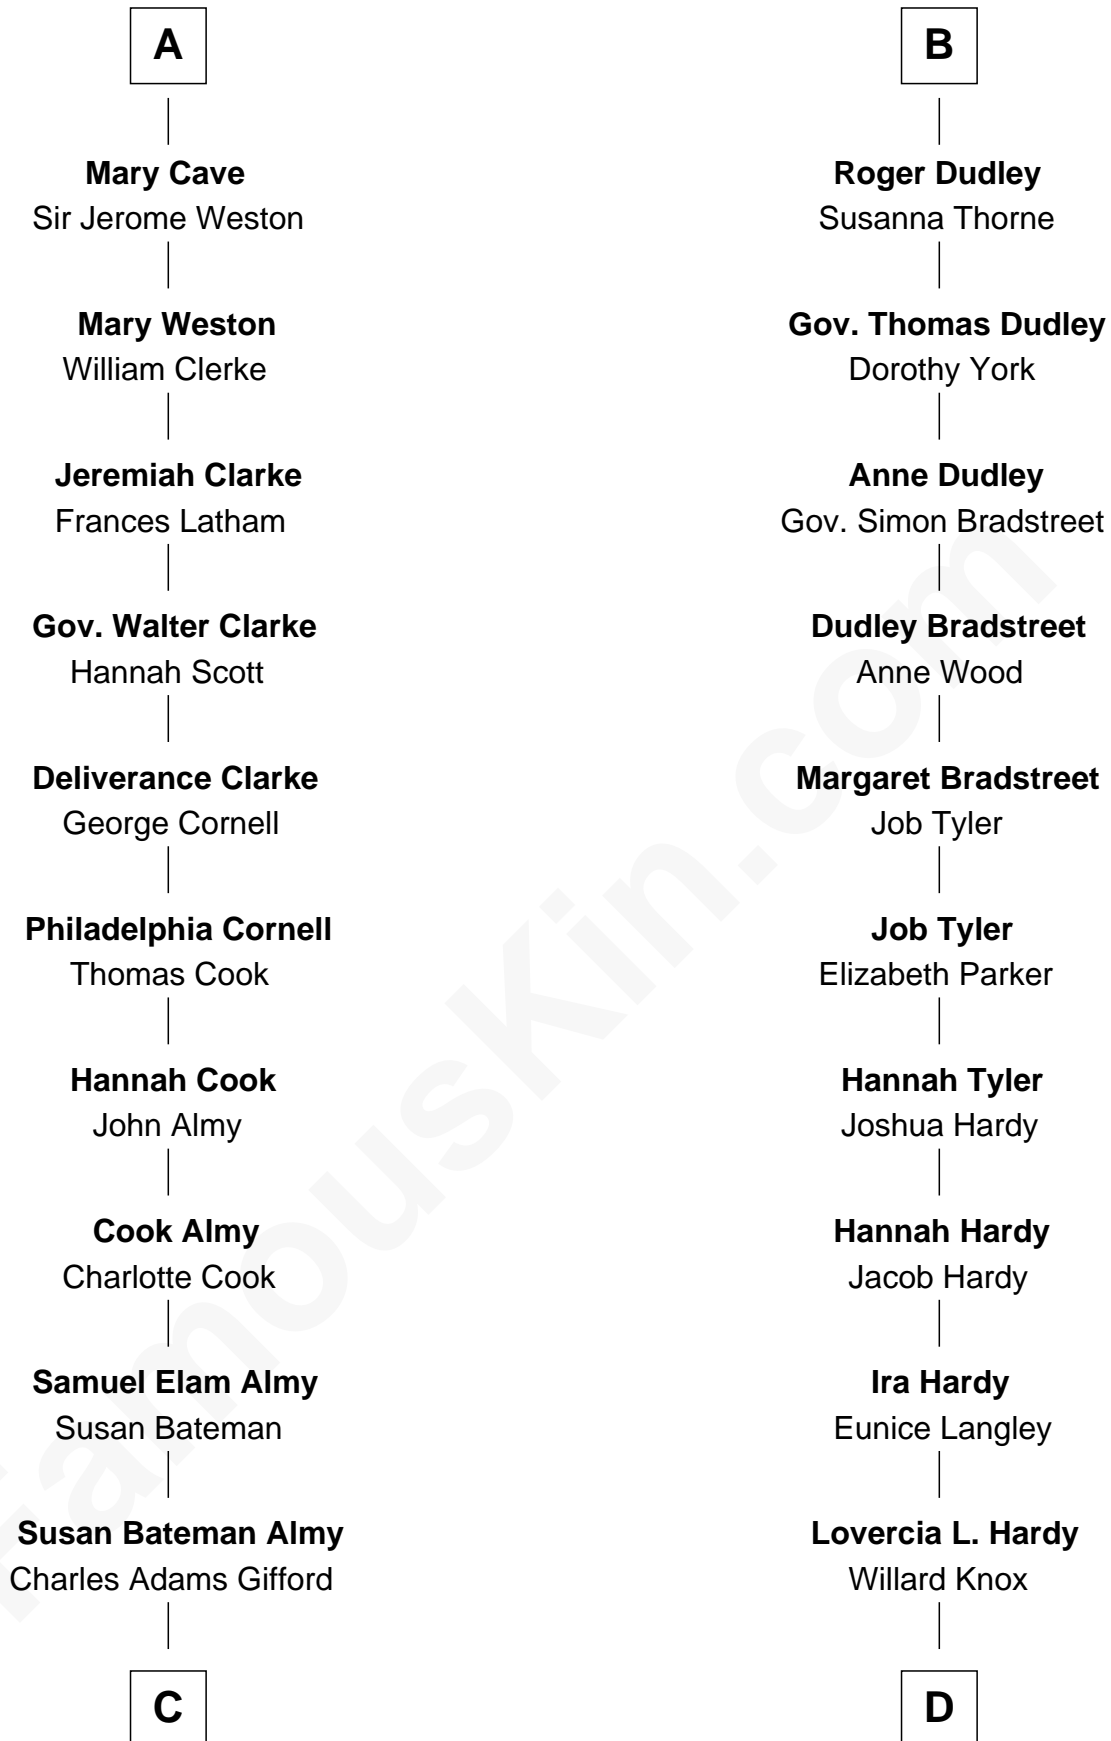

# FamousKin.com Relationship Chart of

**Marilyn Monroe**

*Actress, Model, and Singer*

19th cousin 1 time removed of

**James Taylor**

*Singer-Songwriter*

**Sir Reynold de Grey**

Eleanor le Strange

**C**

**Frederick Almy Gifford**  
Elizabeth Easton Tennant

**Charles Stanley Gifford**  
Gladys Pearl Monroe

**Marilyn Monroe**  
*Actress, Model, and Singer*

**D**

**Fred Charles Knox**  
Ruth Elizabeth Collins

**Ella Angelique Knox**  
Henry Herman Woodard

**Gertrude Arline Woodard**  
Dr. Isaac Montrose Taylor

**James Taylor**  
*Singer-Songwriter*

FamousKin.com