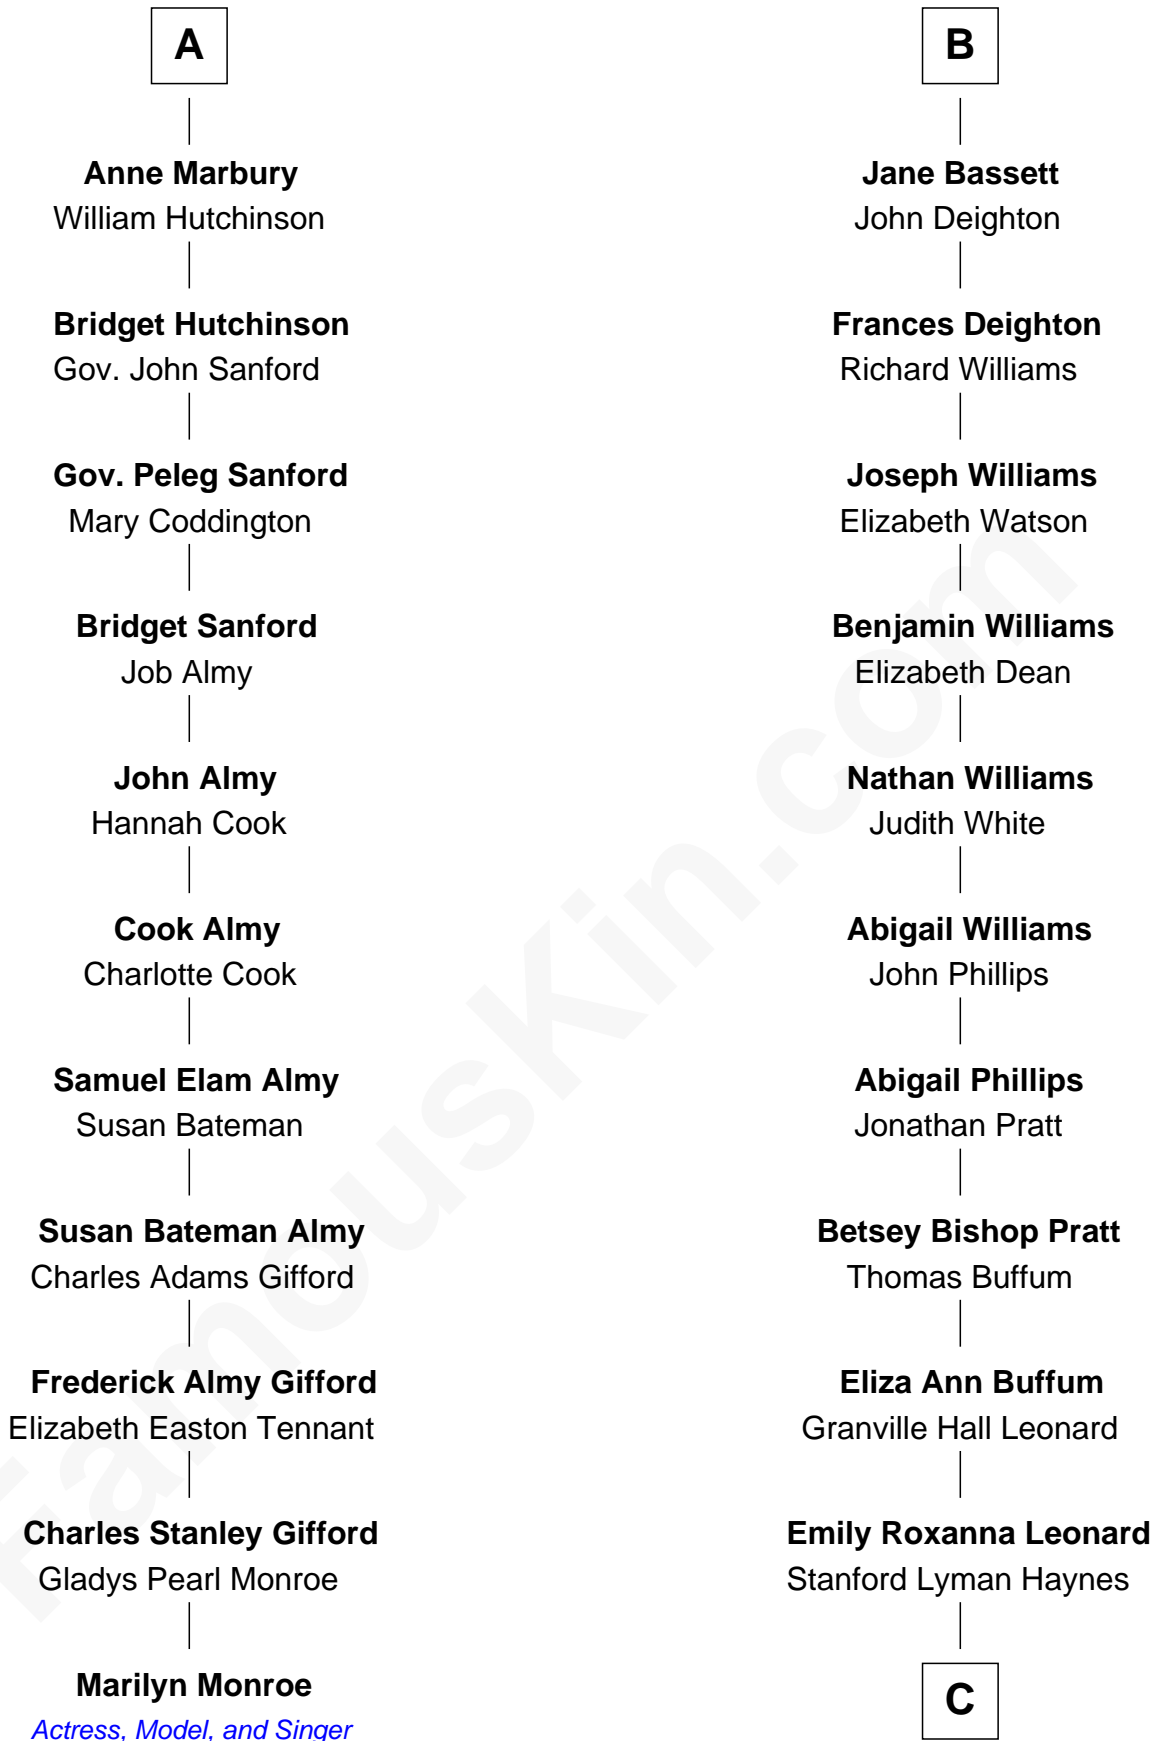

FamousKin.com Relationship Chart of

Marilyn Monroe

Actress, Model, and Singer

17th cousin 2 times removed of

James Taylor

Singer-Songwriter

Robert de Ferrers
Margaret Despencer

Phillippa Ferrers
Sir Thomas Greene

Margaret Ferrers
John de Beauchamp

Sir Richard de Beauchamp
Elizabeth Stafford

Anne de Beauchamp
Sir Richard Lygon

Sir Richard Lygon
Margaret Greville

Henry Lygon
Elizabeth Berkeley

Elizabeth Lygon
Edward Bassett

B

C

Theodosia Haynes

Alexander Taylor

Dr. Isaac Montrose Taylor

Gertrude Arline Woodard

James Taylor

Singer-Songwriter