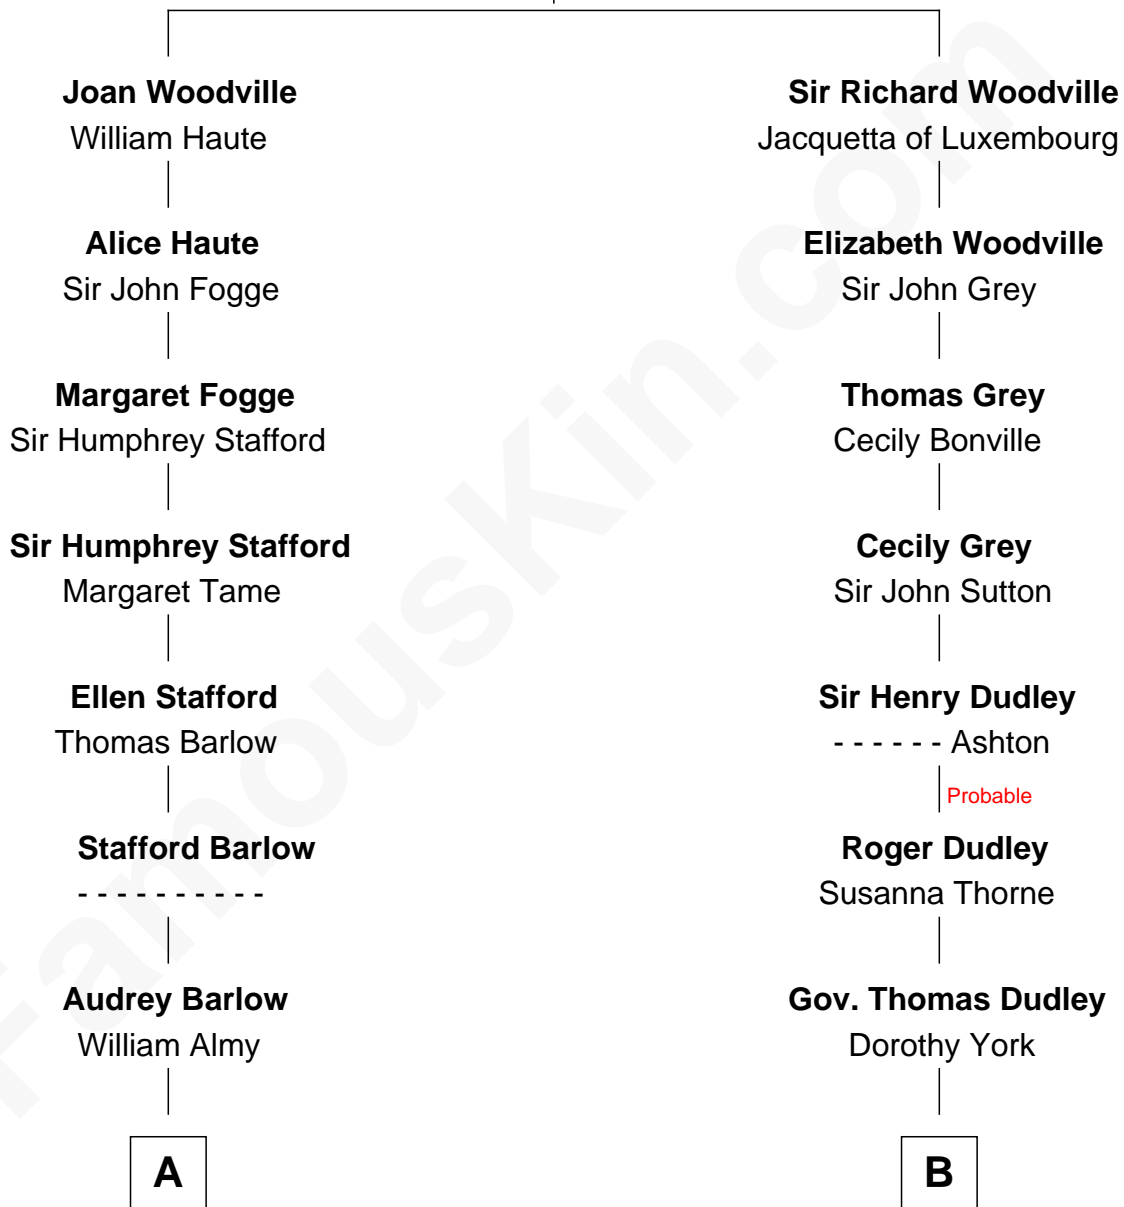

FamousKin.com Relationship Chart of

Marilyn Monroe

Actress, Model, and Singer

15th cousin 3 times removed of

James Taylor

Singer-Songwriter

Richard Woodville

Joan Bedlisgate

C

Gertrude Arline Woodard

Dr. Isaac Montrose Taylor

James Taylor

Singer-Songwriter

FamousKin.com