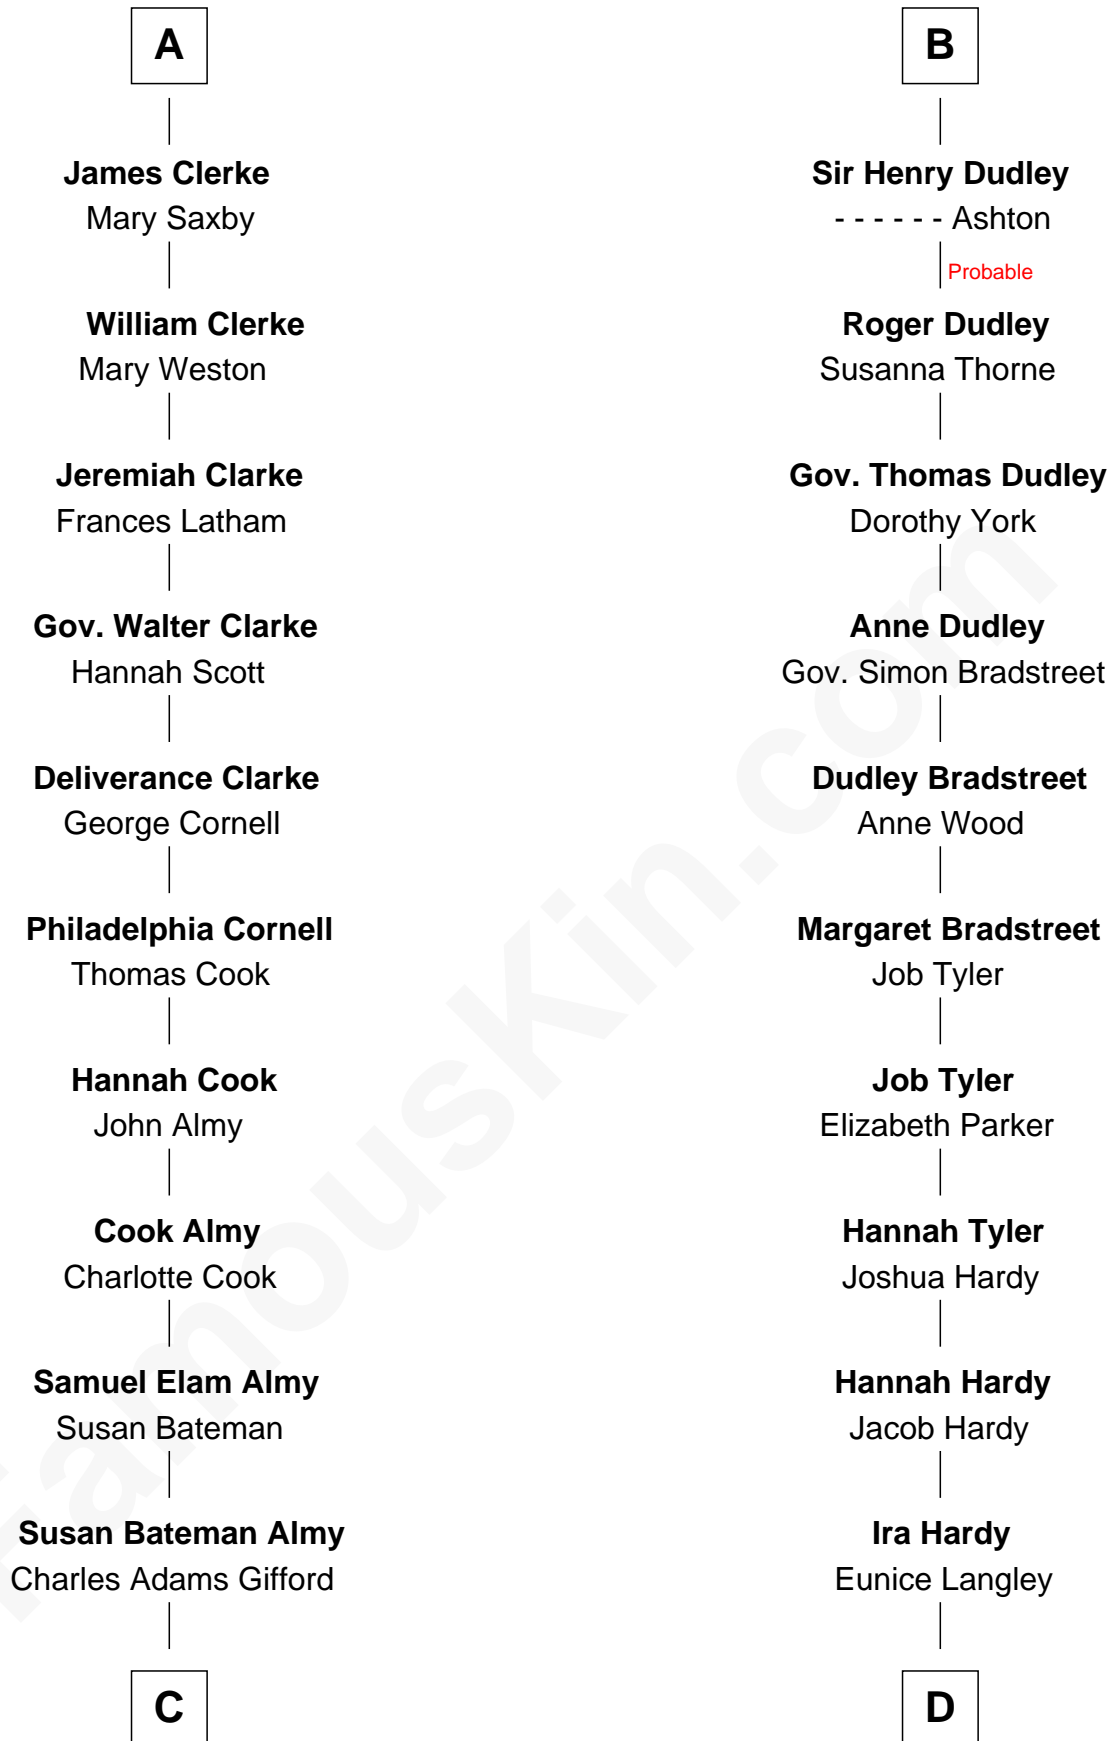

FamousKin.com Relationship Chart of

Marilyn Monroe

Actress, Model, and Singer

19th cousin 2 times removed of

James Taylor

Singer-Songwriter

Sir William de Ros
Margery de Badlesmere

C

Frederick Almy Gifford
Elizabeth Easton Tennant

Charles Stanley Gifford
Gladys Pearl Monroe

Marilyn Monroe
Actress, Model, and Singer

D

Lovercia L. Hardy
Willard Knox

Fred Charles Knox
Ruth Elizabeth Collins

Ella Angelique Knox
Henry Herman Woodard

Gertrude Arline Woodard
Dr. Isaac Montrose Taylor

James Taylor
Singer-Songwriter

FamousKin.com