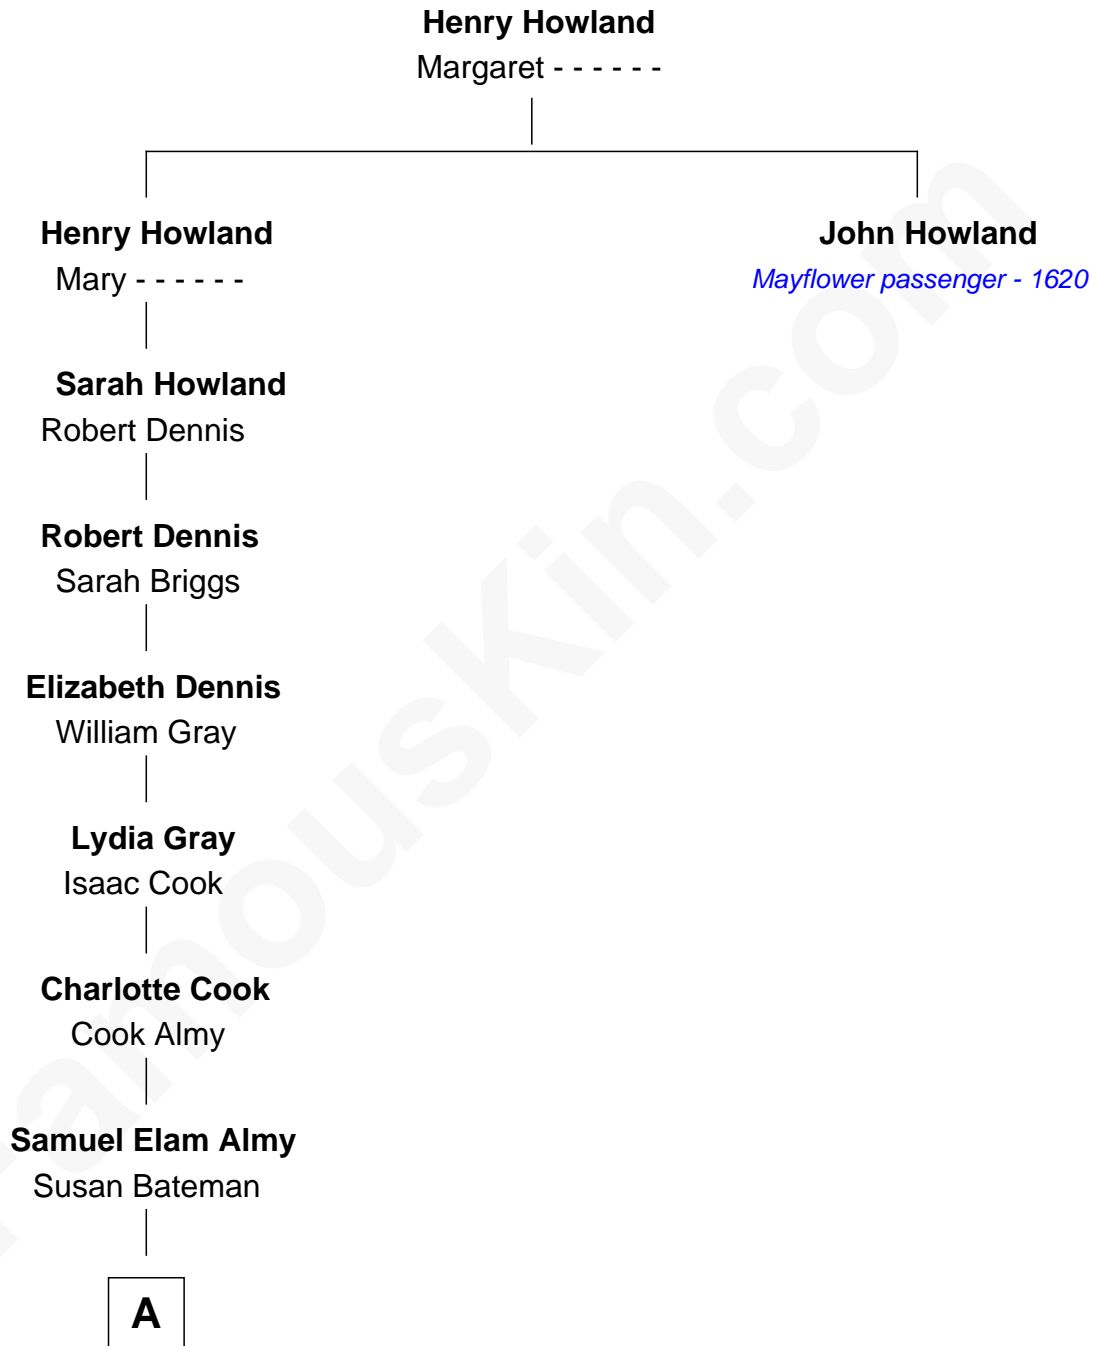

# FamousKin.com Relationship Chart of

**Marilyn Monroe**

*Actress, Model, and Singer*

8th great-grandniece of

**John Howland**

*(c1598 - 1672/3) Mayflower passenger - 1620*

**MAYFLOWER**

**A**

—  
**Susan Bateman Almy**

Charles Adams Gifford

—  
**Frederick Almy Gifford**

Elizabeth Easton Tennant

—  
**Charles Stanley Gifford**

Gladys Pearl Monroe

—  
Probable

**Marilyn Monroe**