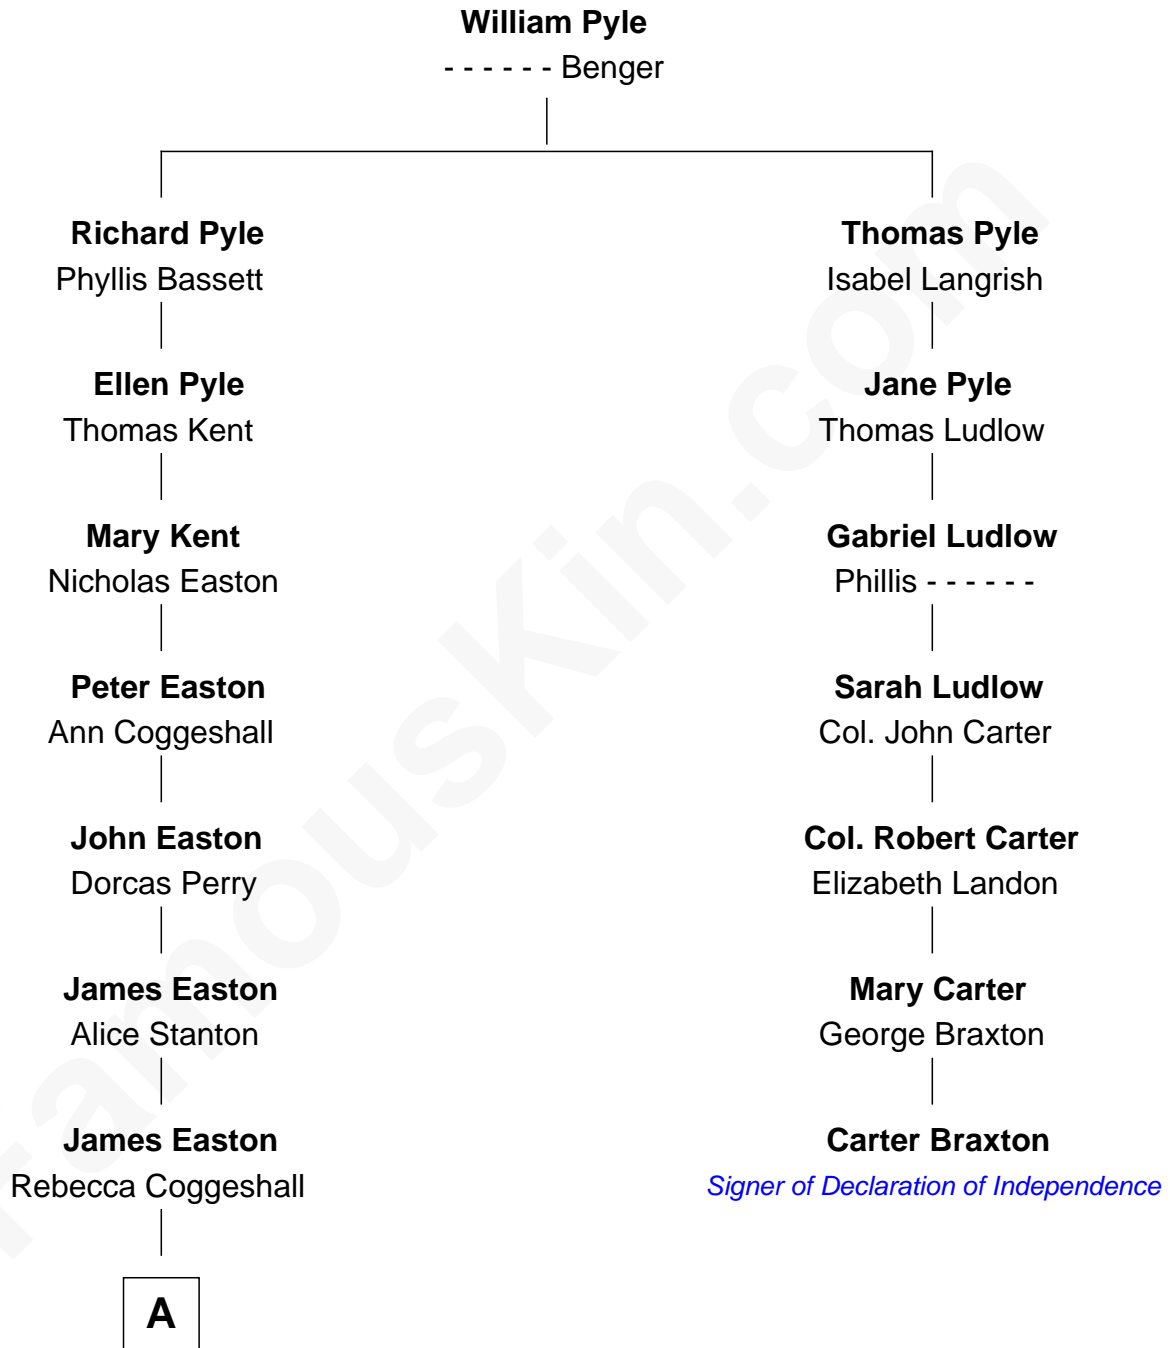

# FamousKin.com Relationship Chart of

**Marilyn Monroe**

*Actress, Model, and Singer*

6th cousin 6 times removed of

**Carter Braxton**

*Signer of the Declaration of Independence*

**A**

James Coggeshall Easton

Mary Ann Spooner

John William Easton

Frances Ann Franklin

Elizabeth Cutting Easton

William Congdon Tennant

Elizabeth Easton Tennant

Frederick Almy Gifford

Charles Stanley Gifford

Gladys Pearl Monroe

**Marilyn Monroe**

*Actress, Model, and Singer*