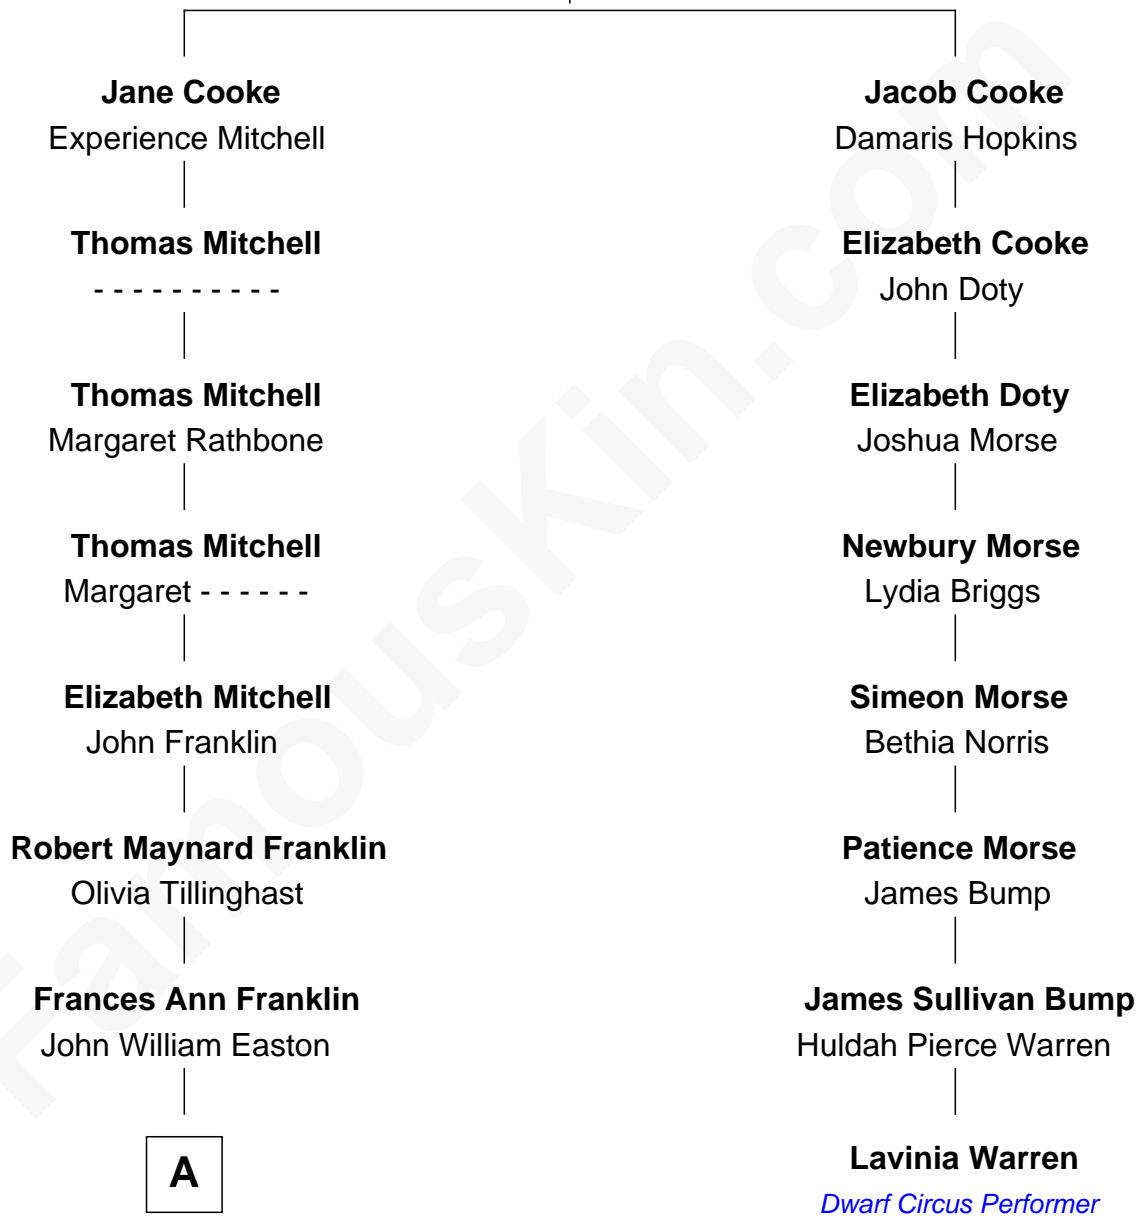

# FamousKin.com Relationship Chart of

**Marilyn Monroe**

*Actress, Model, and Singer*

7th cousin 3 times removed of

**Lavinia Warren**

*Dwarf Circus Performer*

**Francis Cooke**

Hester le Mahieu

**A**

—  
**Elizabeth Cutting Easton**

William Congdon Tennant

—  
**Elizabeth Easton Tennant**

Frederick Almy Gifford

—  
**Charles Stanley Gifford**

Gladys Pearl Monroe

—  
**Marilyn Monroe**

*Actress, Model, and Singer*

FamousKin.com