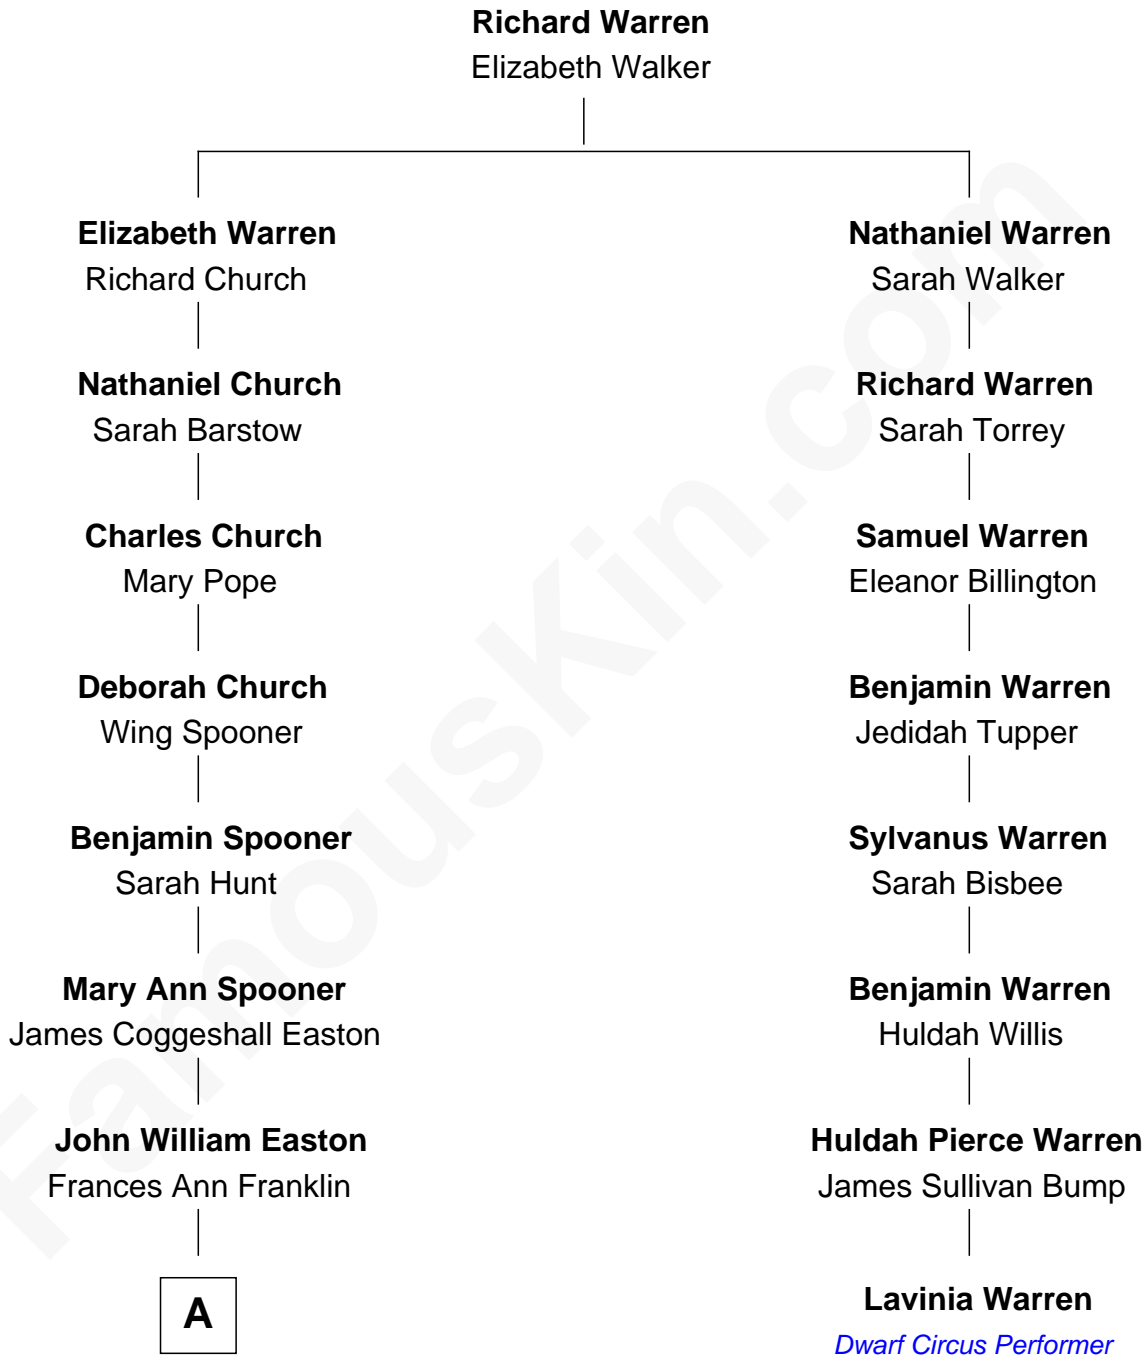

FamousKin.com Relationship Chart of

Marilyn Monroe

Actress, Model, and Singer

7th cousin 3 times removed of

Lavinia Warren

Dwarf Circus Performer

A

—
Elizabeth Cutting Easton

William Congdon Tennant

—
Elizabeth Easton Tennant

Frederick Almy Gifford

—
Charles Stanley Gifford

Gladys Pearl Monroe

—
Marilyn Monroe

Actress, Model, and Singer

FamousKin.com