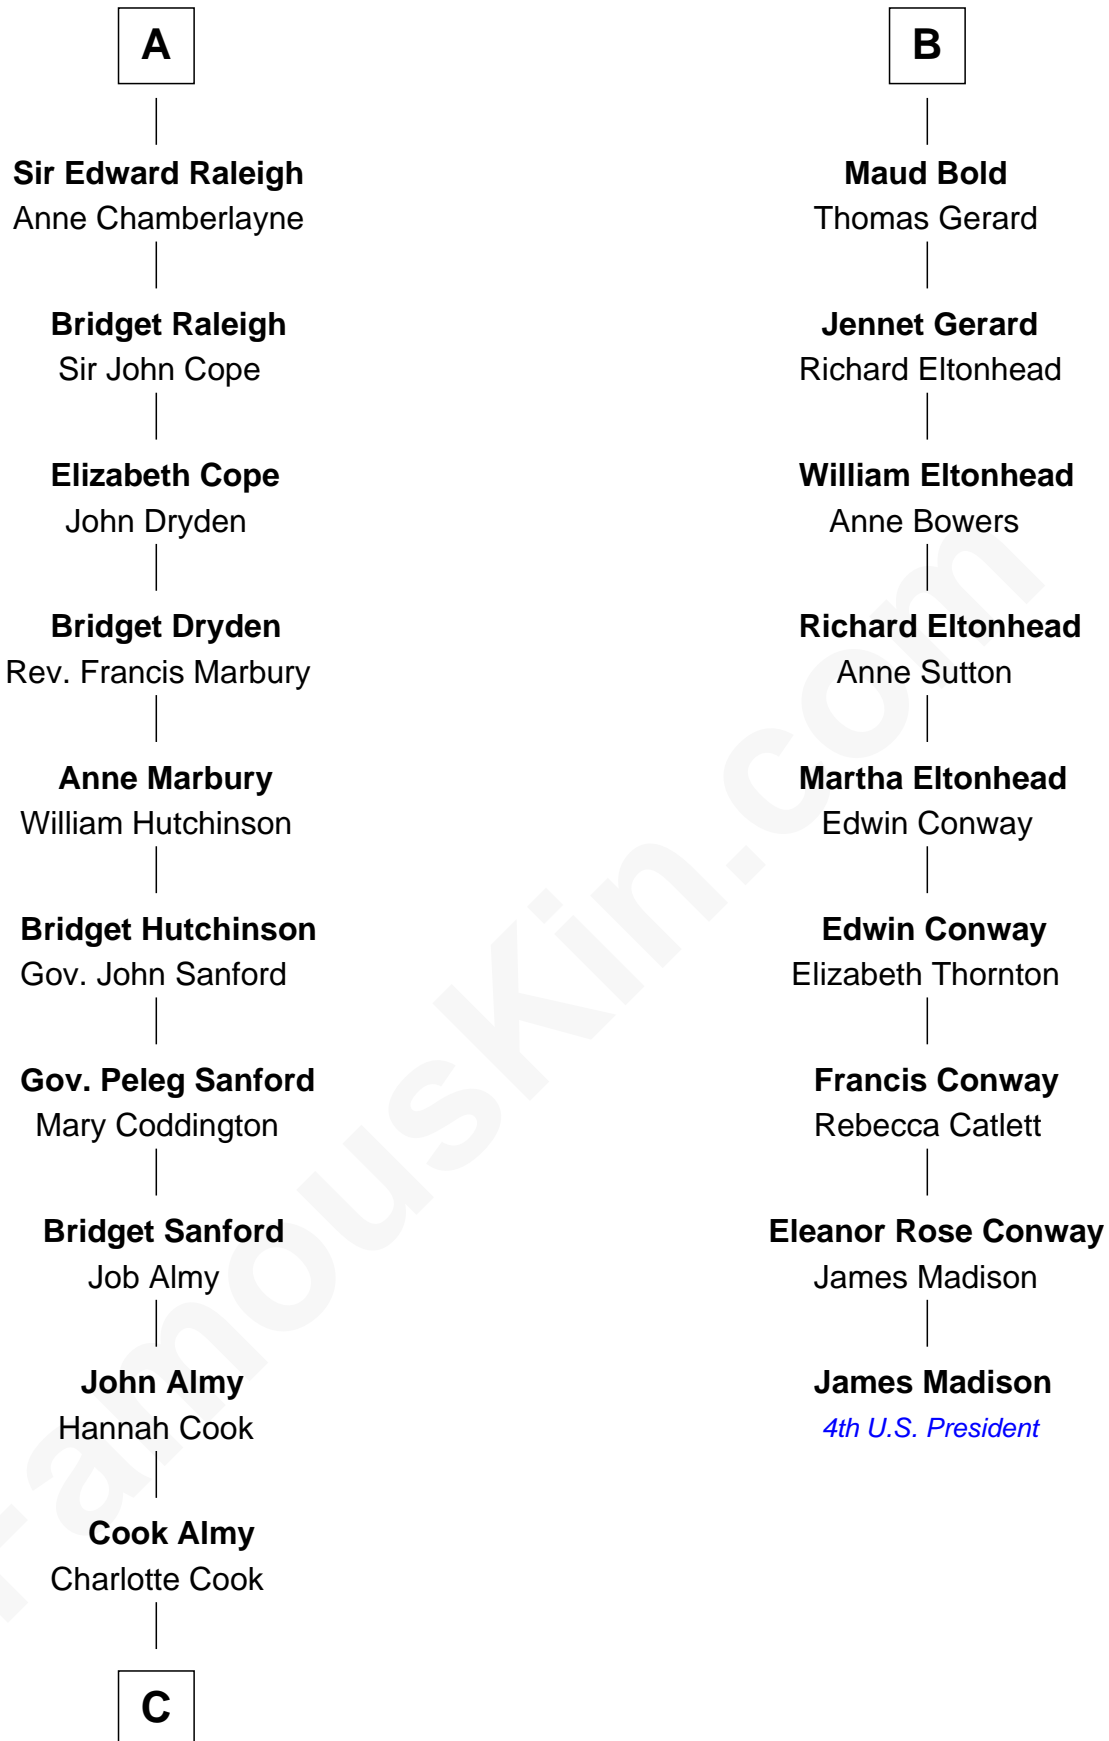

# FamousKin.com Relationship Chart of

**Marilyn Monroe**

*Actress, Model, and Singer*

15th cousin 6 times removed of

**James Madison**

*4th U.S. President*

**Richard Fitzalan**

Alice de Saluzzo

Alice de Warenne

**Richard Fitzalan**

Eleanor Plantagenet

**Sir Richard Fitzalan**

Elizabeth de Bohun

**Elizabeth Fitzalan**

Sir Robert Goushill

**Joan Goushill**

Sir Thomas Stanley

**Katherine Stanley**

Sir John Savage

**Dulcia Savage**

Sir Henry Bold

**B**

**C**

—  
**Samuel Elam Almy**

Susan Bateman

—  
**Susan Bateman Almy**

Charles Adams Gifford

—  
**Frederick Almy Gifford**

Elizabeth Easton Tennant

—  
**Charles Stanley Gifford**

Gladys Pearl Monroe

—  
**Marilyn Monroe**