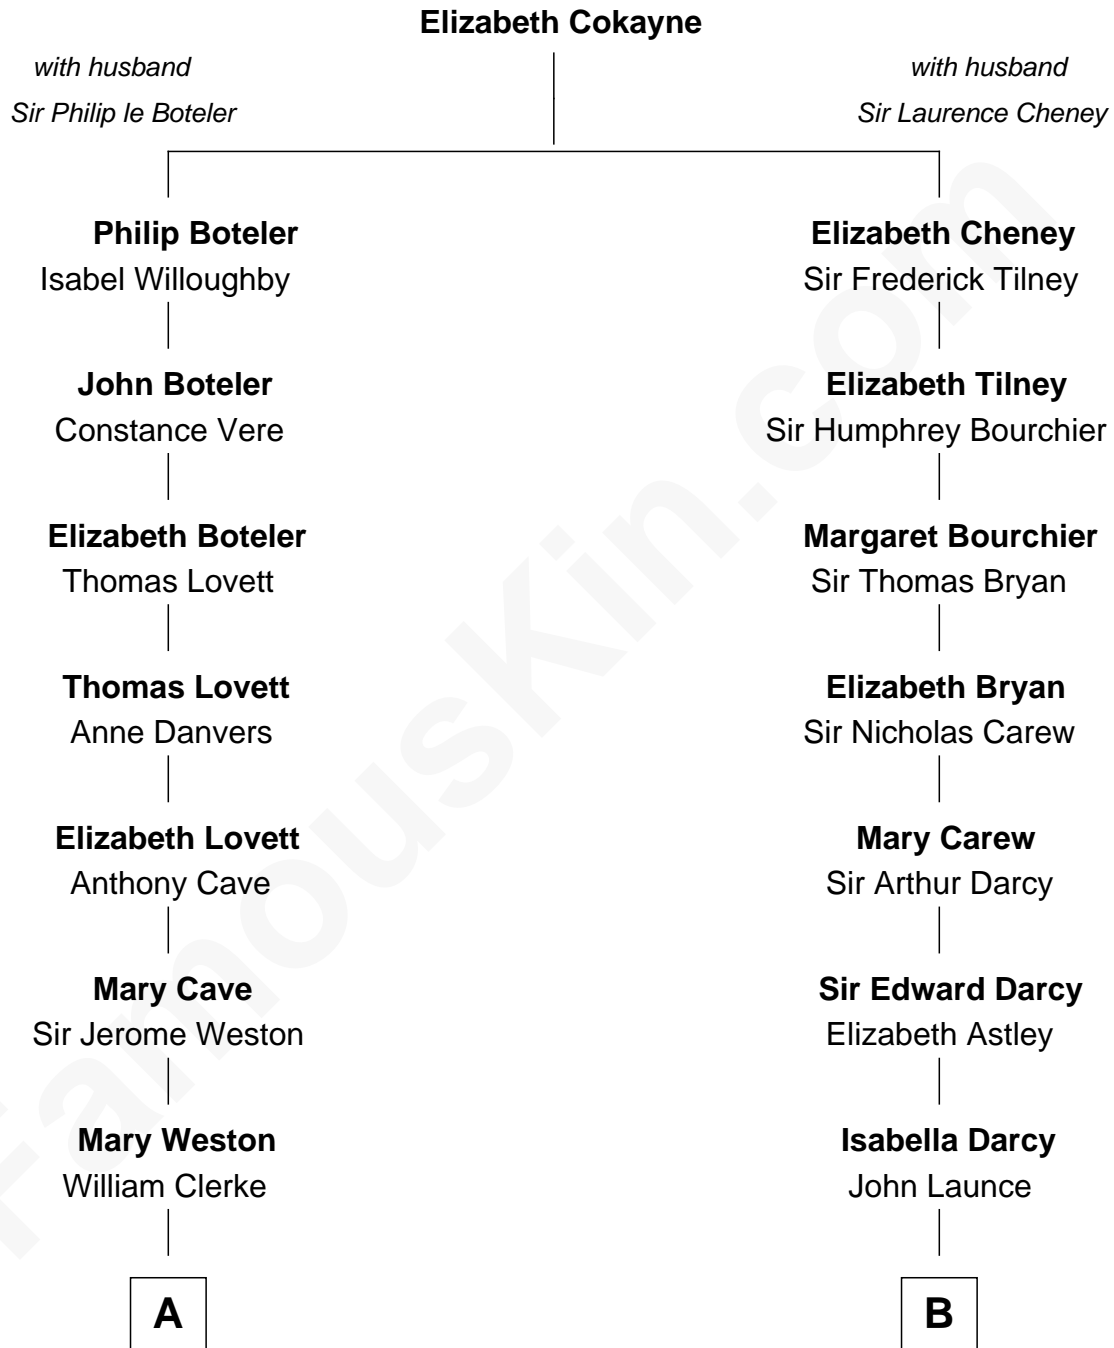

FamousKin.com Relationship Chart of

Marilyn Monroe

Actress, Model, and Singer

17th cousin of

Bill Weld

68th Governor of Massachusetts

A

Jeremiah Clarke
Frances Latham

Gov. Walter Clarke
Hannah Scott

Deliverance Clarke
George Cornell

Philadelphia Cornell
Thomas Cook

Hannah Cook
John Almy

Cook Almy
Charlotte Cook

Samuel Elam Almy
Susan Bateman

Susan Bateman Almy
Charles Adams Gifford