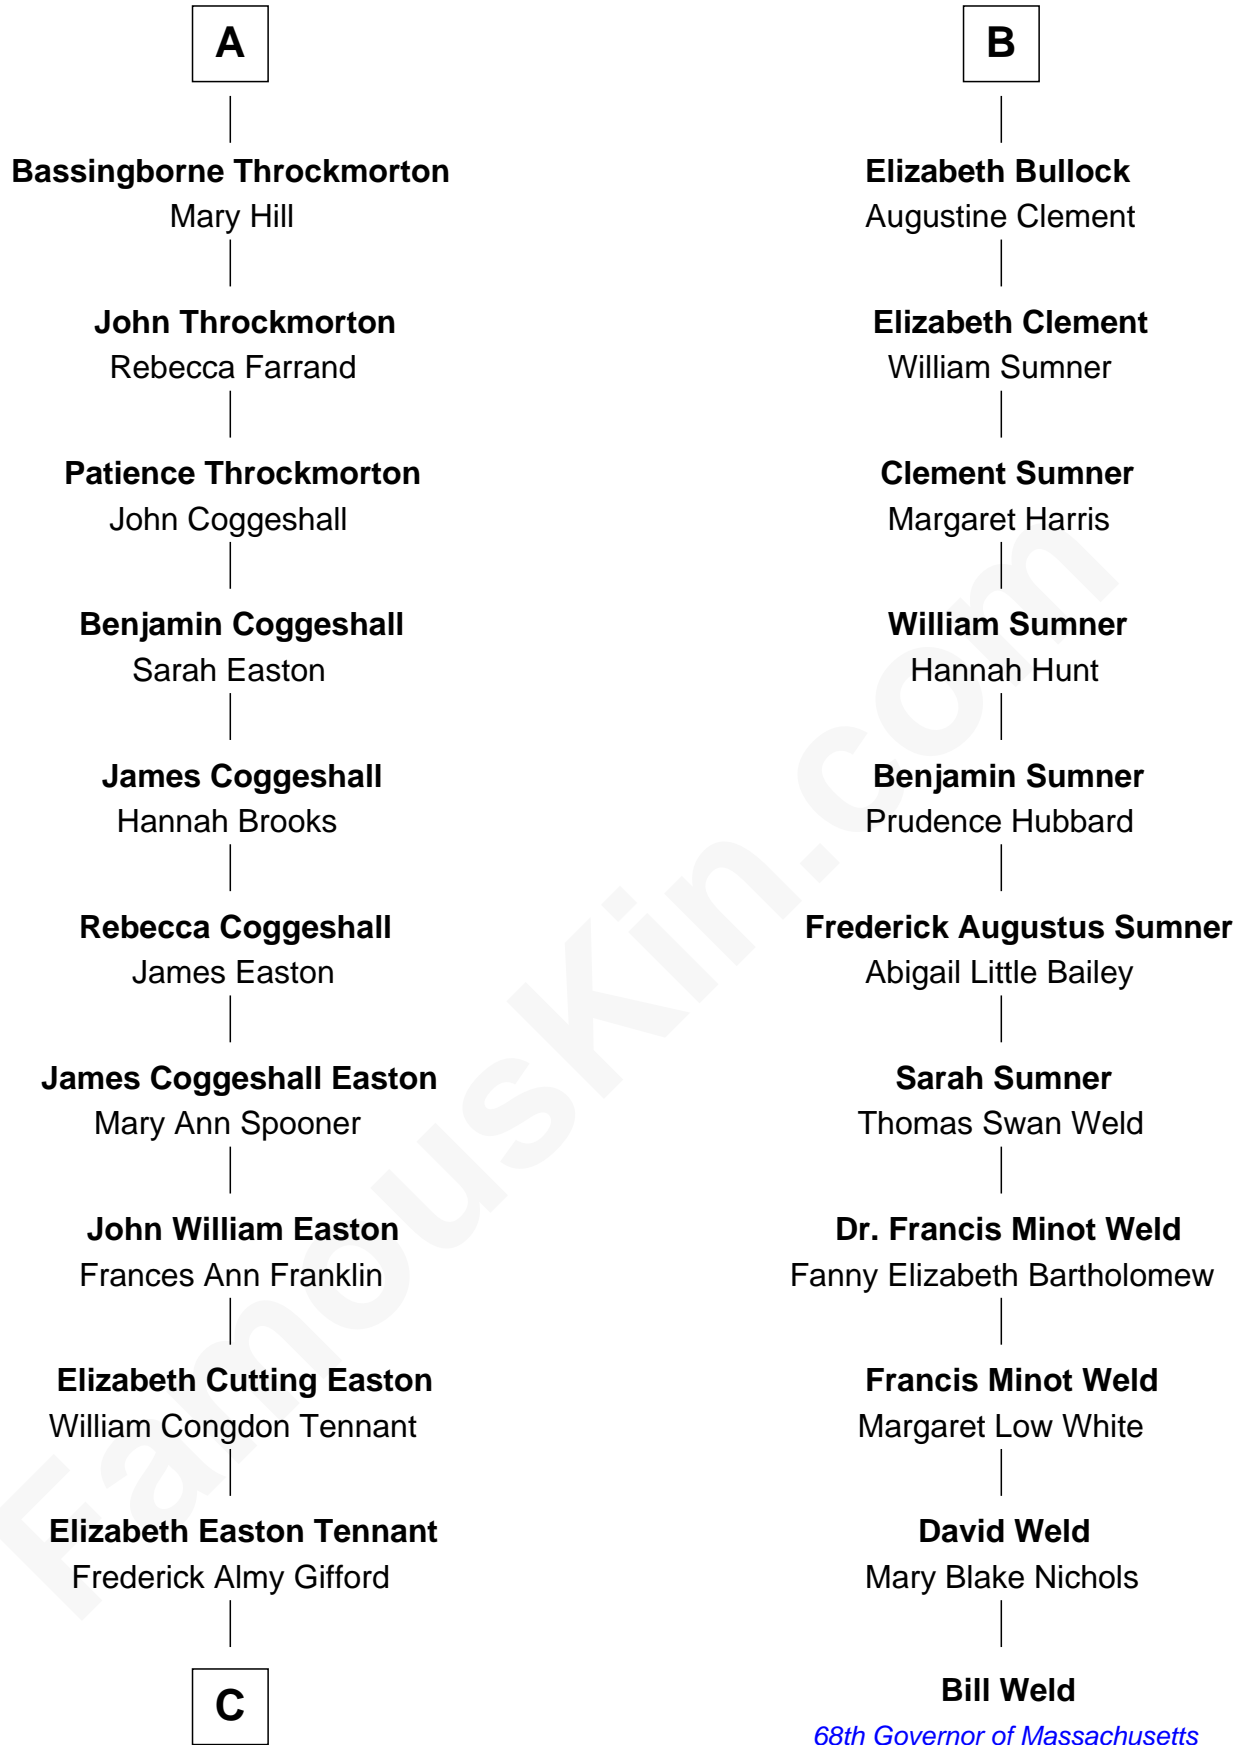

FamousKin.com Relationship Chart of

Marilyn Monroe

Actress, Model, and Singer

17th cousin 1 time removed of

Bill Weld

68th Governor of Massachusetts

Sir Richard Sergeaux

Philippe Fitzalan

Sir John Cornwallis

Mary Sulyard

Elizabeth Cornwallis

John Blennerhasset

Elizabeth Blennerhasset

Lionel Throckmorton

A

Alice Sergeaux

Sir Richard de Vere

Sir John de Vere

Elizabeth Howard

Joan de Vere

Sir William Norreys

Margaret Norreys

Gilbert Bullock

Thomas Bullock

Alice Kingsmill

Richard Bullock

Alice Berrington

William Bullock

B

C

Charles Stanley Gifford

Gladys Pearl Monroe