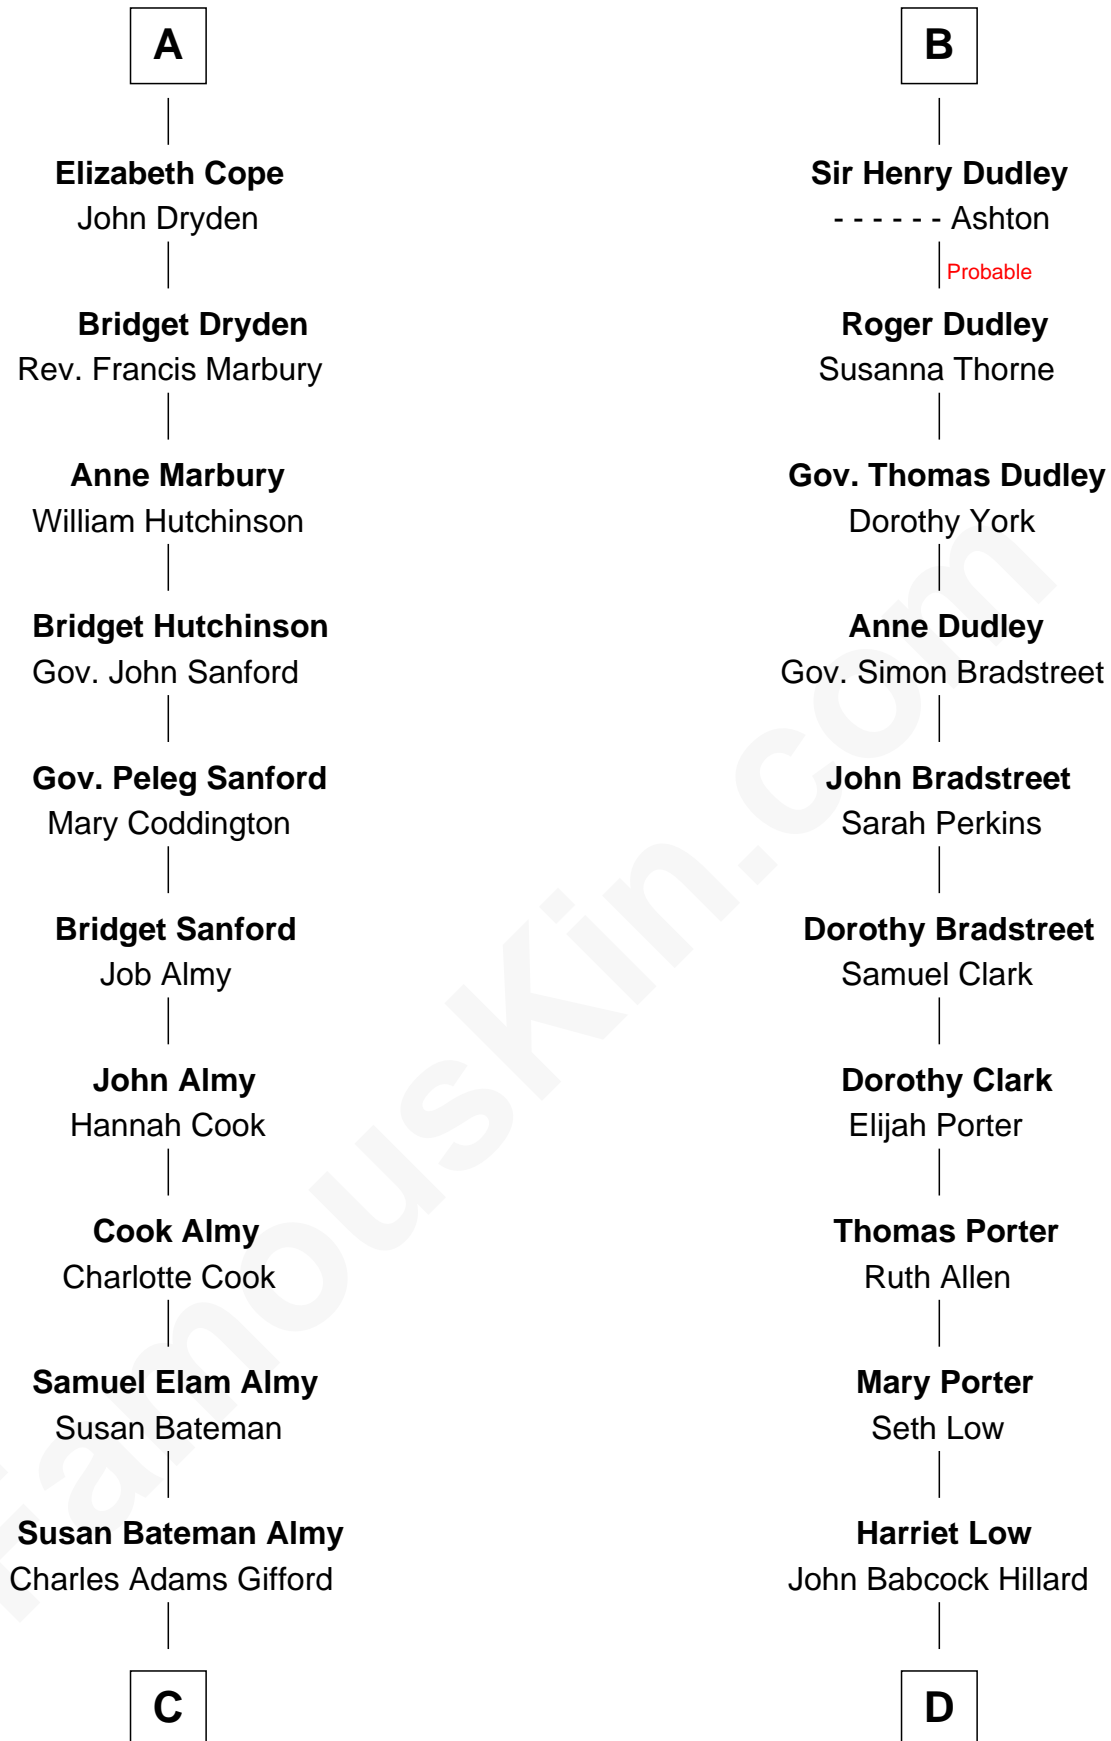

FamousKin.com Relationship Chart of

Marilyn Monroe

Actress, Model, and Singer

19th cousin 1 time removed of

Bill Weld

68th Governor of Massachusetts

Margaret de Audley

Ralph de Stafford

Thomas de Ros

Margaret de Ros

Sir Reynold Grey

Margaret Grey

Sir William Bonville

William Bonville

Elizabeth Harington

William Bonville

Katherine Neville

Cecily Bonville

Thomas Grey

Cecily Grey

Sir John Sutton

B

C

Frederick Almy Gifford
Elizabeth Easton Tennant

Charles Stanley Gifford
Gladys Pearl Monroe

Marilyn Monroe
Actress, Model, and Singer

D

Harriet Hillard
William Augustus White

Margaret Low White
Francis Minot Weld

David Weld
Mary Blake Nichols

Bill Weld
68th Governor of Massachusetts