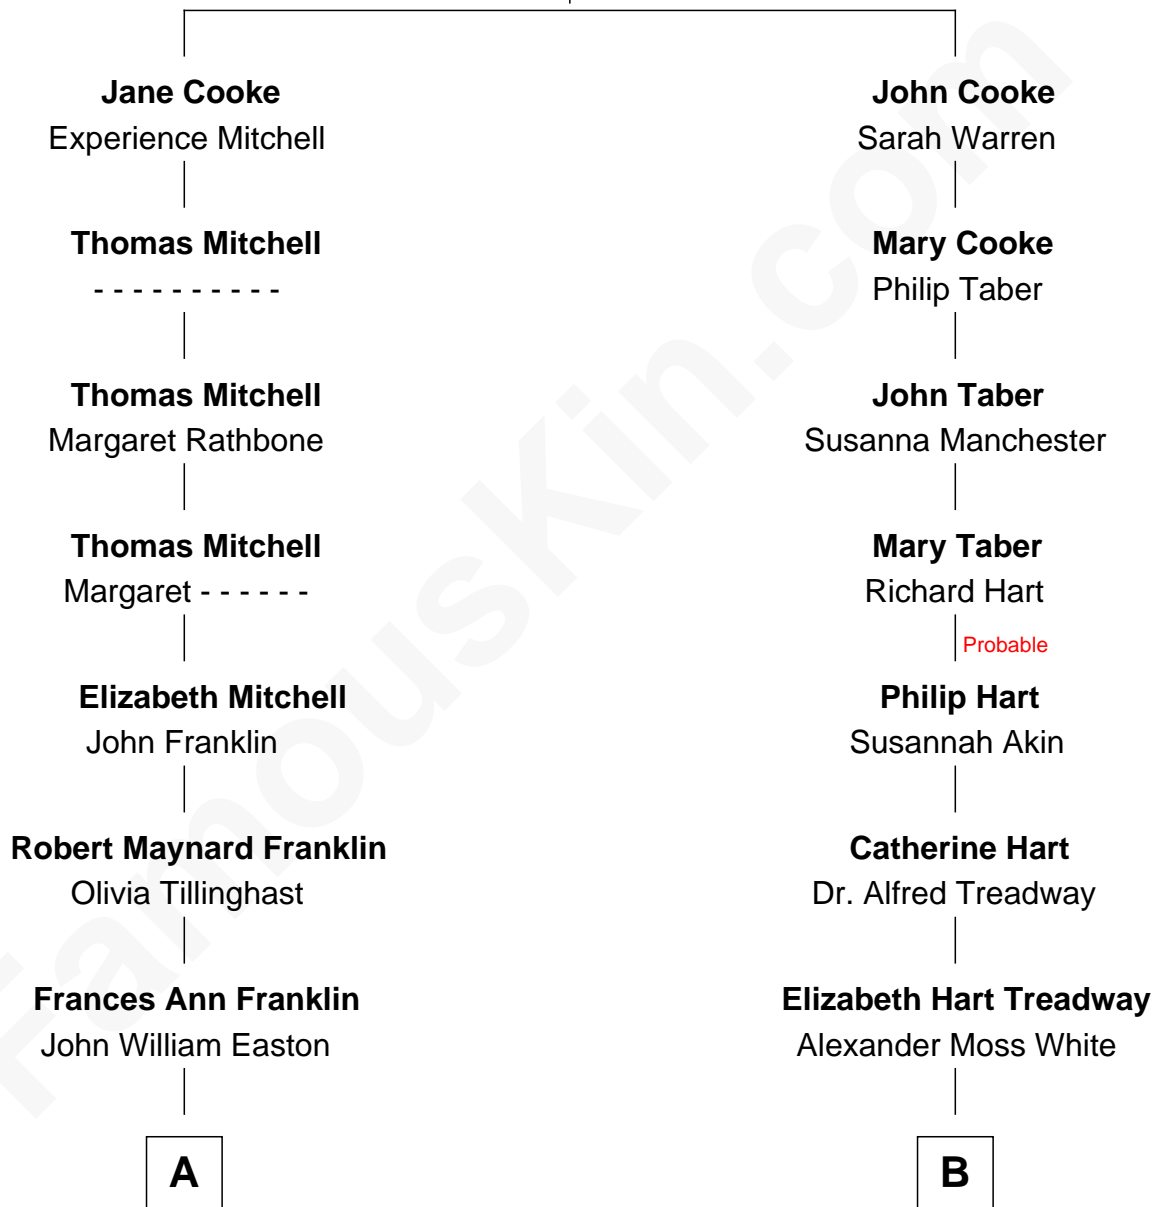

FamousKin.com Relationship Chart of

Marilyn Monroe

Actress, Model, and Singer

10th cousin of

Bill Weld

68th Governor of Massachusetts

Francis Cooke
Hester le Mahieu

A

Elizabeth Cutting Easton
William Congdon Tennant

Elizabeth Easton Tennant
Frederick Almy Gifford

Charles Stanley Gifford
Gladys Pearl Monroe

Marilyn Monroe
Actress, Model, and Singer

B

William Augustus White
Harriet Hillard

Margaret Low White
Francis Minot Weld

David Weld
Mary Blake Nichols

Bill Weld
68th Governor of Massachusetts