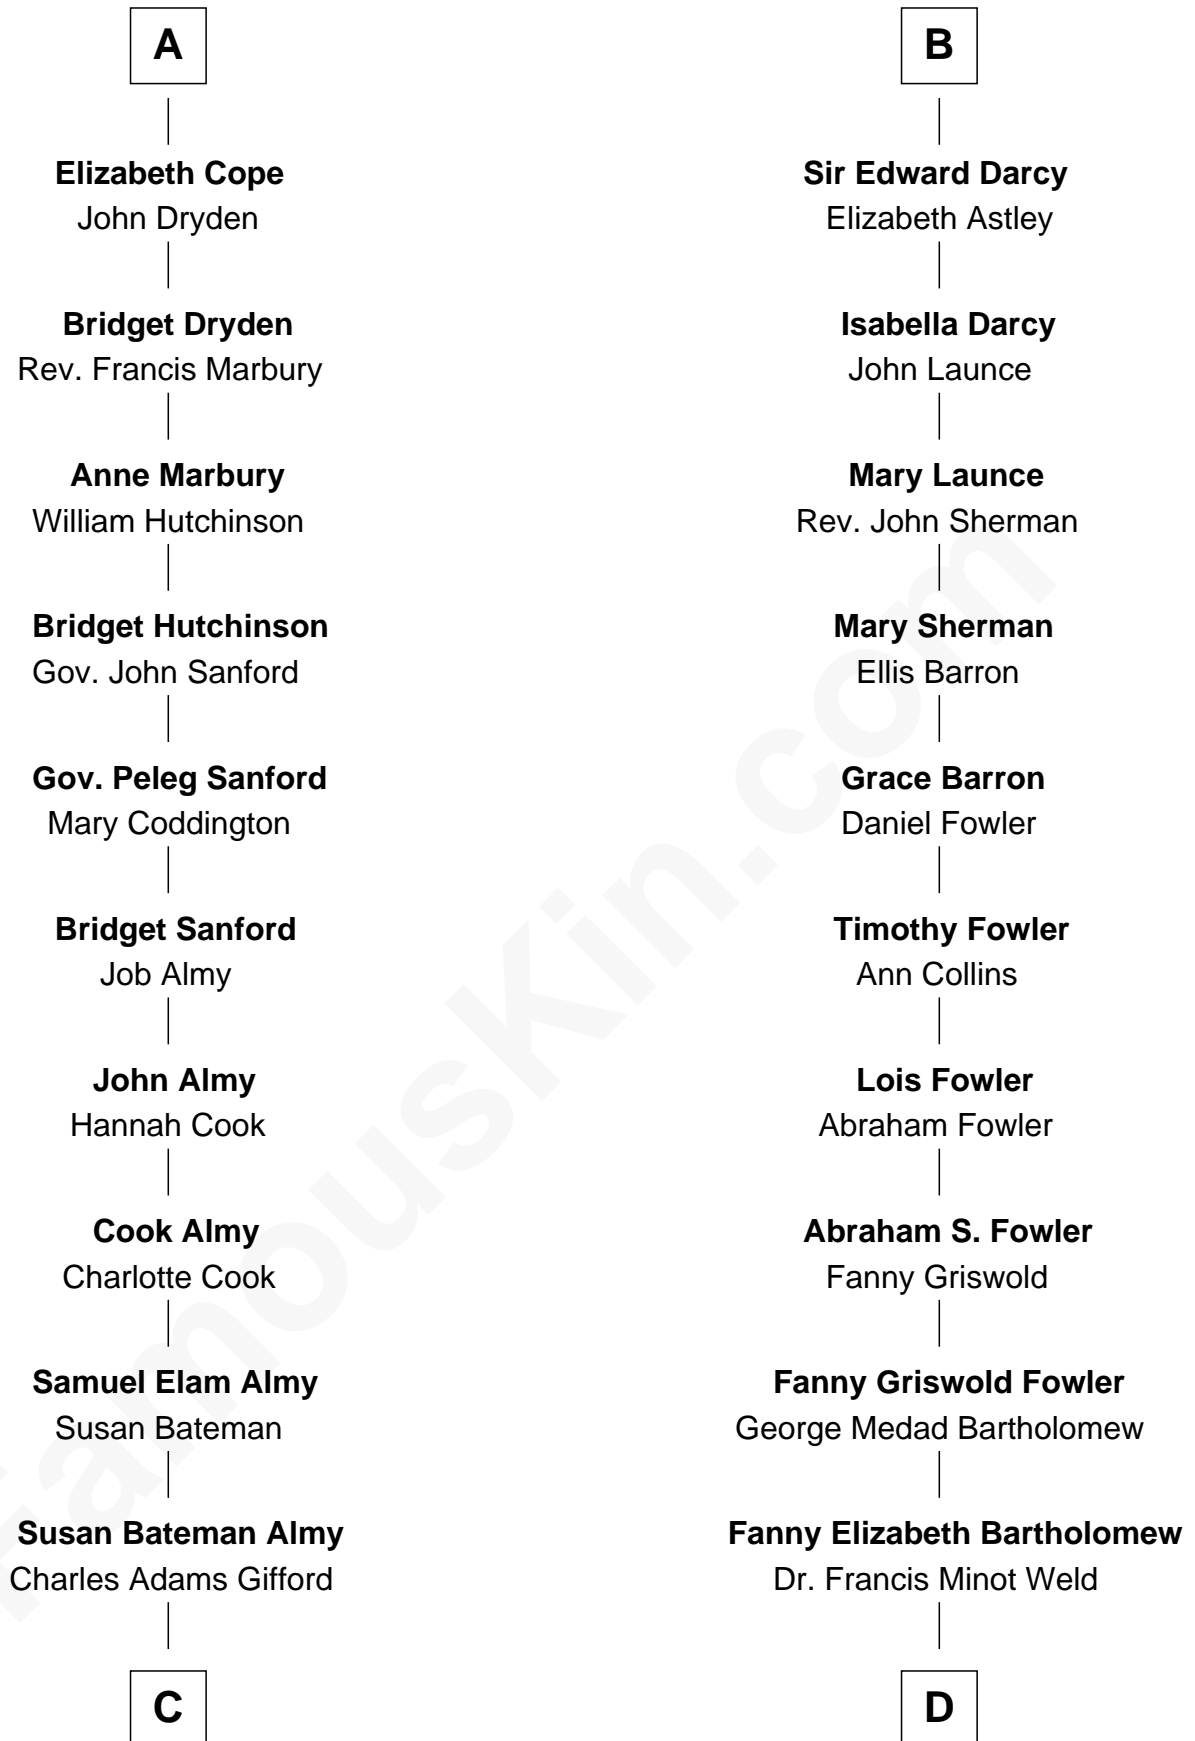

# FamousKin.com Relationship Chart of

**Marilyn Monroe**

*Actress, Model, and Singer*

19th cousin of

**Bill Weld**

*68th Governor of Massachusetts*

**Sir Gilbert Talbot**

Pernel le Boteler

Sir Henry de Grey

**Margaret de Grey**

Sir John Darcy

**John Darcy**

Joan de Greystoke

**Richard Darcy**

Eleanor Scrope

**Sir William Darcy**

Eupheme Langton

**Sir Thomas Darcy**

Dowsabel Tempest

**Sir Arthur Darcy**

Mary Carew

**B**

**C**

**Frederick Almy Gifford**  
Elizabeth Easton Tennant

**Charles Stanley Gifford**  
Gladys Pearl Monroe

**Marilyn Monroe**  
*Actress, Model, and Singer*

**D**

**Francis Minot Weld**  
Margaret Low White

**David Weld**  
Mary Blake Nichols

**Bill Weld**  
*68th Governor of Massachusetts*