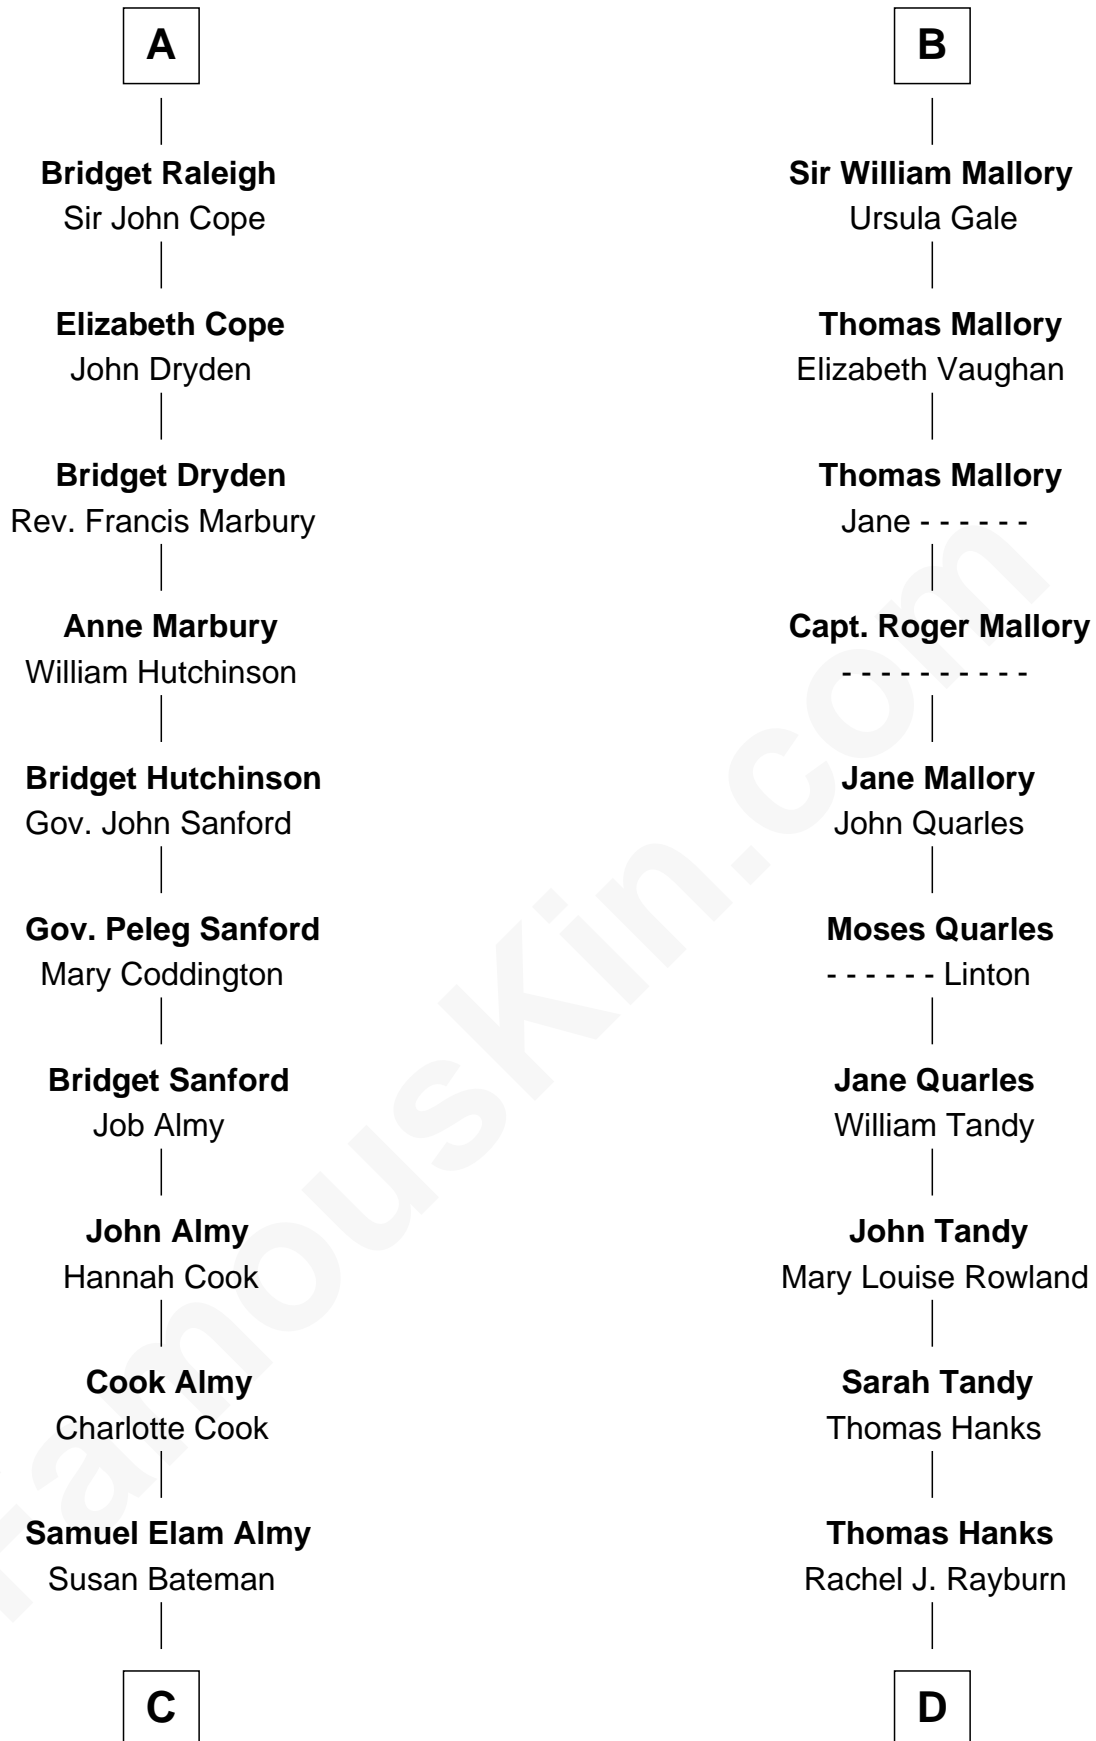

# FamousKin.com Relationship Chart of

**Marilyn Monroe**

*Actress, Model, and Singer*

20th cousin of

**Tom Hanks**

*Movie Actor*

**Edmund Fitzalan**

Alice de Warenne

**C**

**Susan Bateman Almy**  
Charles Adams Gifford

**Frederick Almy Gifford**  
Elizabeth Easton Tennant

**Charles Stanley Gifford**  
Gladys Pearl Monroe

**Marilyn Monroe**  
*Actress, Model, and Singer*

**D**

**Daniel Boone Hanks**  
Mary Catherine Mefford

**Ernest Buel Hanks**  
Gladys Hilda Ball

**Amos Mefford Hanks**  
Janet Marylyn Frager

**Tom Hanks**  
*Movie Actor*

FamousKin.com