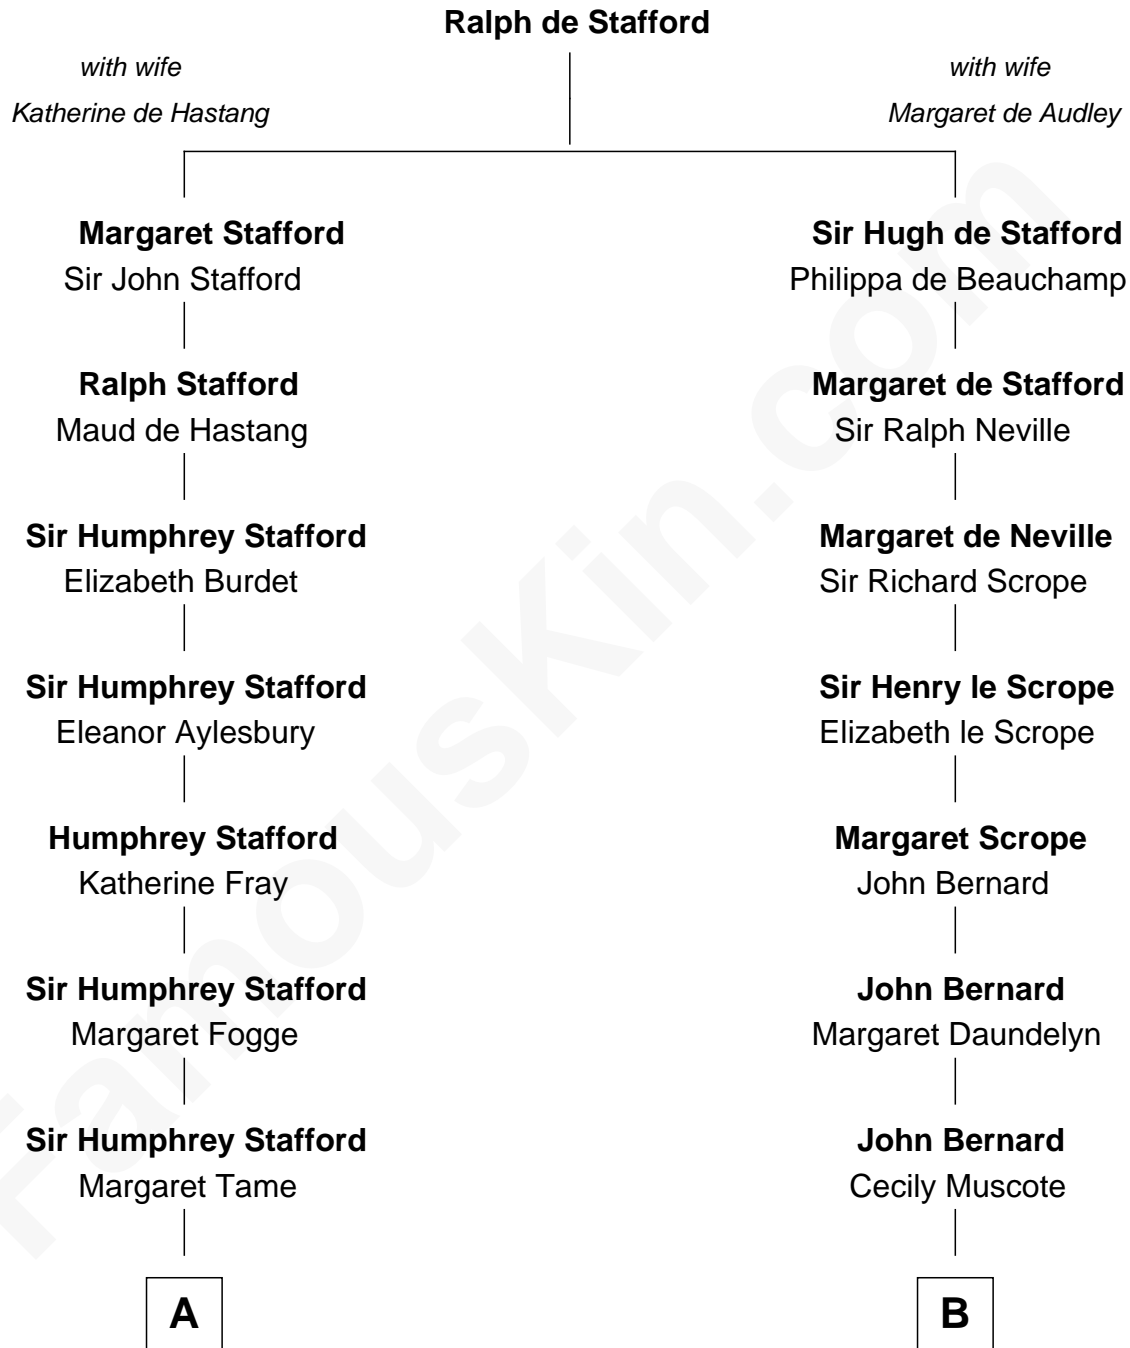

FamousKin.com Relationship Chart of

Marilyn Monroe

Actress, Model, and Singer

16th cousin 2 times removed of

Helen Keller

Author and Activist

C

Charles Stanley Gifford

Gladys Pearl Monroe

Marilyn Monroe

Actress, Model, and Singer

FamousKin.com