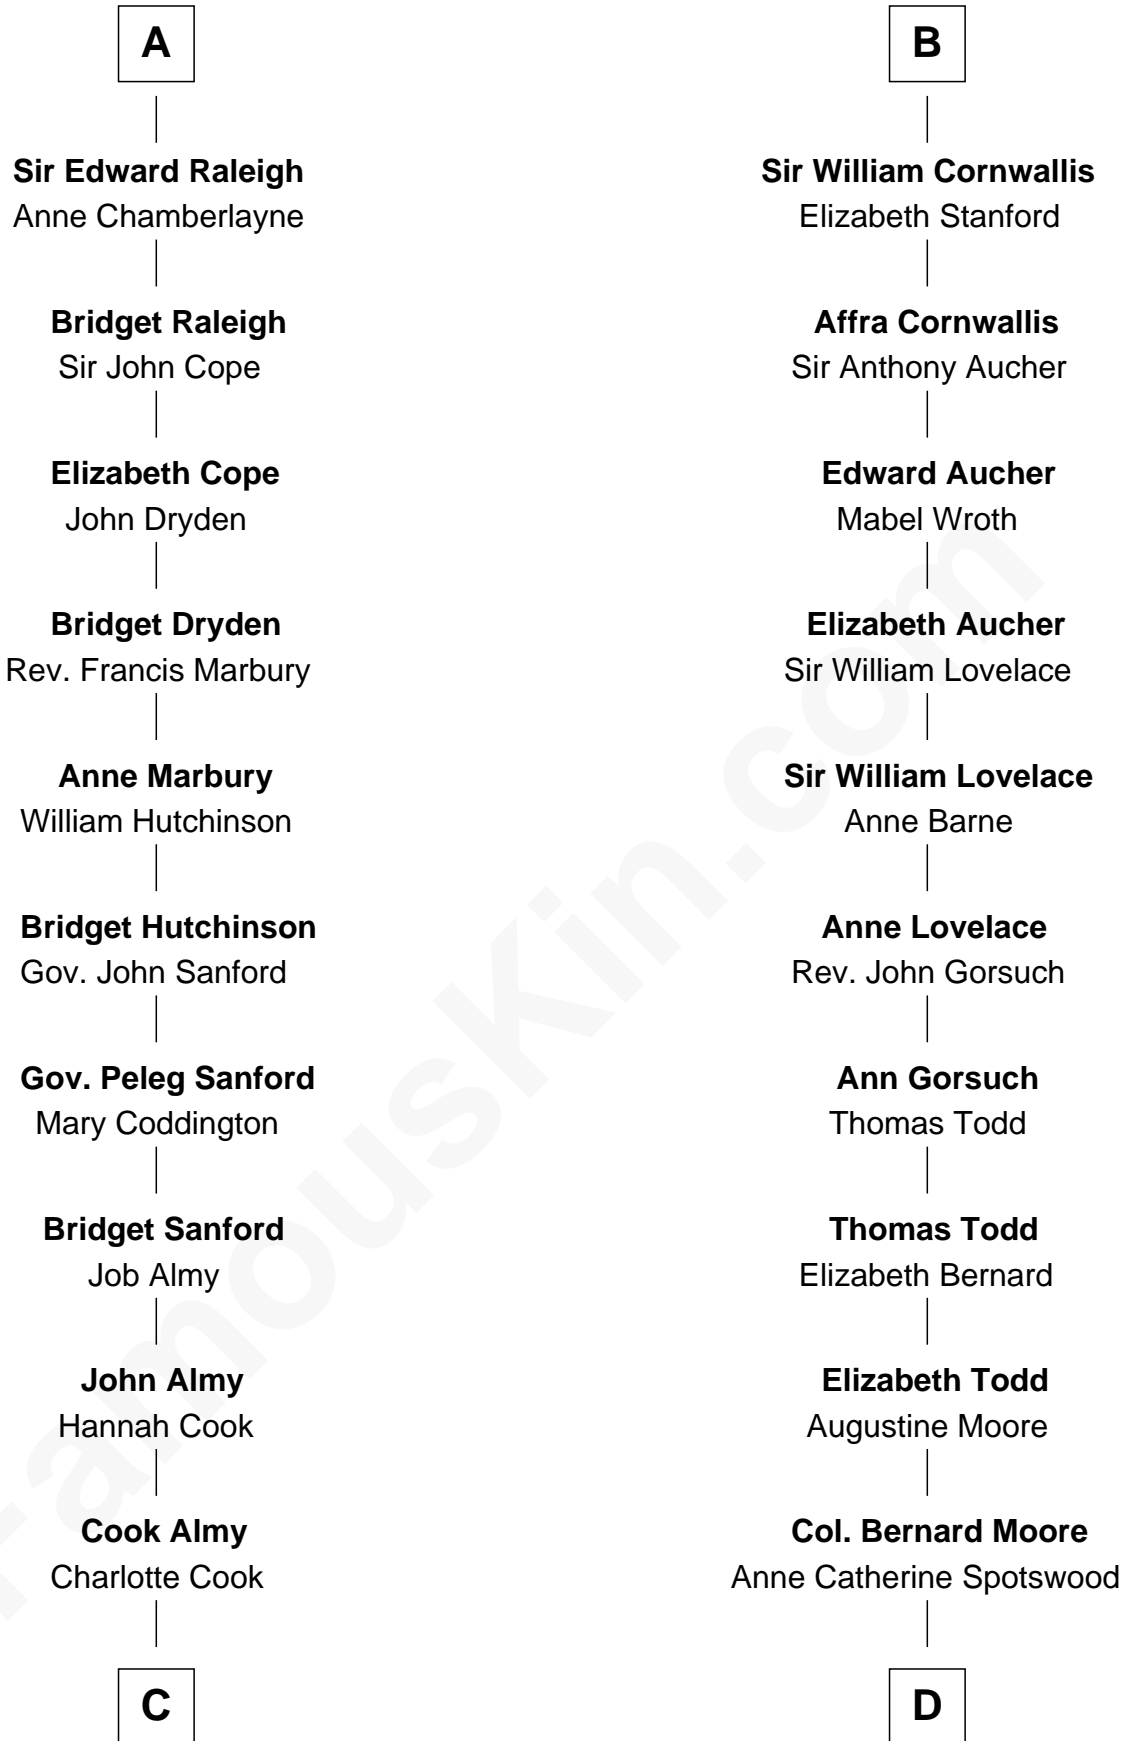

FamousKin.com Relationship Chart of

Marilyn Monroe

Actress, Model, and Singer

20th cousin 1 time removed of

Helen Keller

Author and Activist

Sir Hugh le Despencer

Isabella de Beauchamp

C

Samuel Elam Almy

Susan Bateman

Susan Bateman Almy

Charles Adams Gifford

Frederick Almy Gifford

Elizabeth Easton Tennant

Charles Stanley Gifford

Gladys Pearl Monroe

Marilyn Monroe

Actress, Model, and Singer

D

Col. Alexander Spotswood Moore

Elizabeth Aylett

Mary Fairfax Moore

David Keller