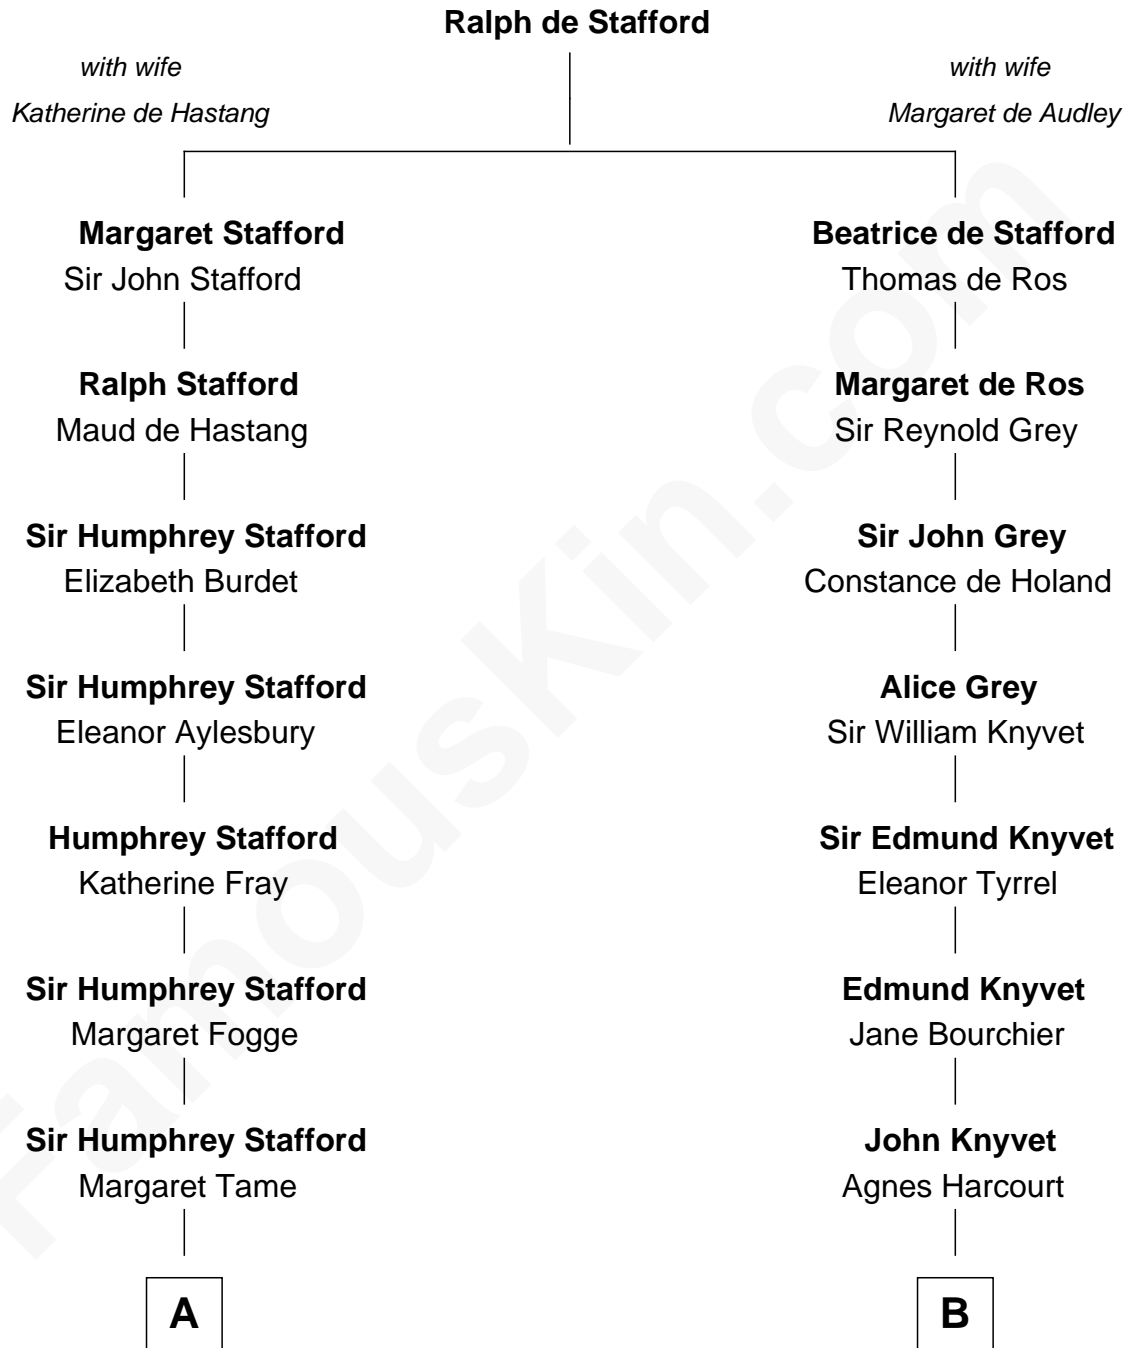

FamousKin.com Relationship Chart of

Marilyn Monroe

Actress, Model, and Singer

17th cousin 1 time removed of

Leverett Saltonstall

55th Governor of Massachusetts

C

Charles Stanley Gifford

Gladys Pearl Monroe

Marilyn Monroe

Actress, Model, and Singer

FamousKin.com