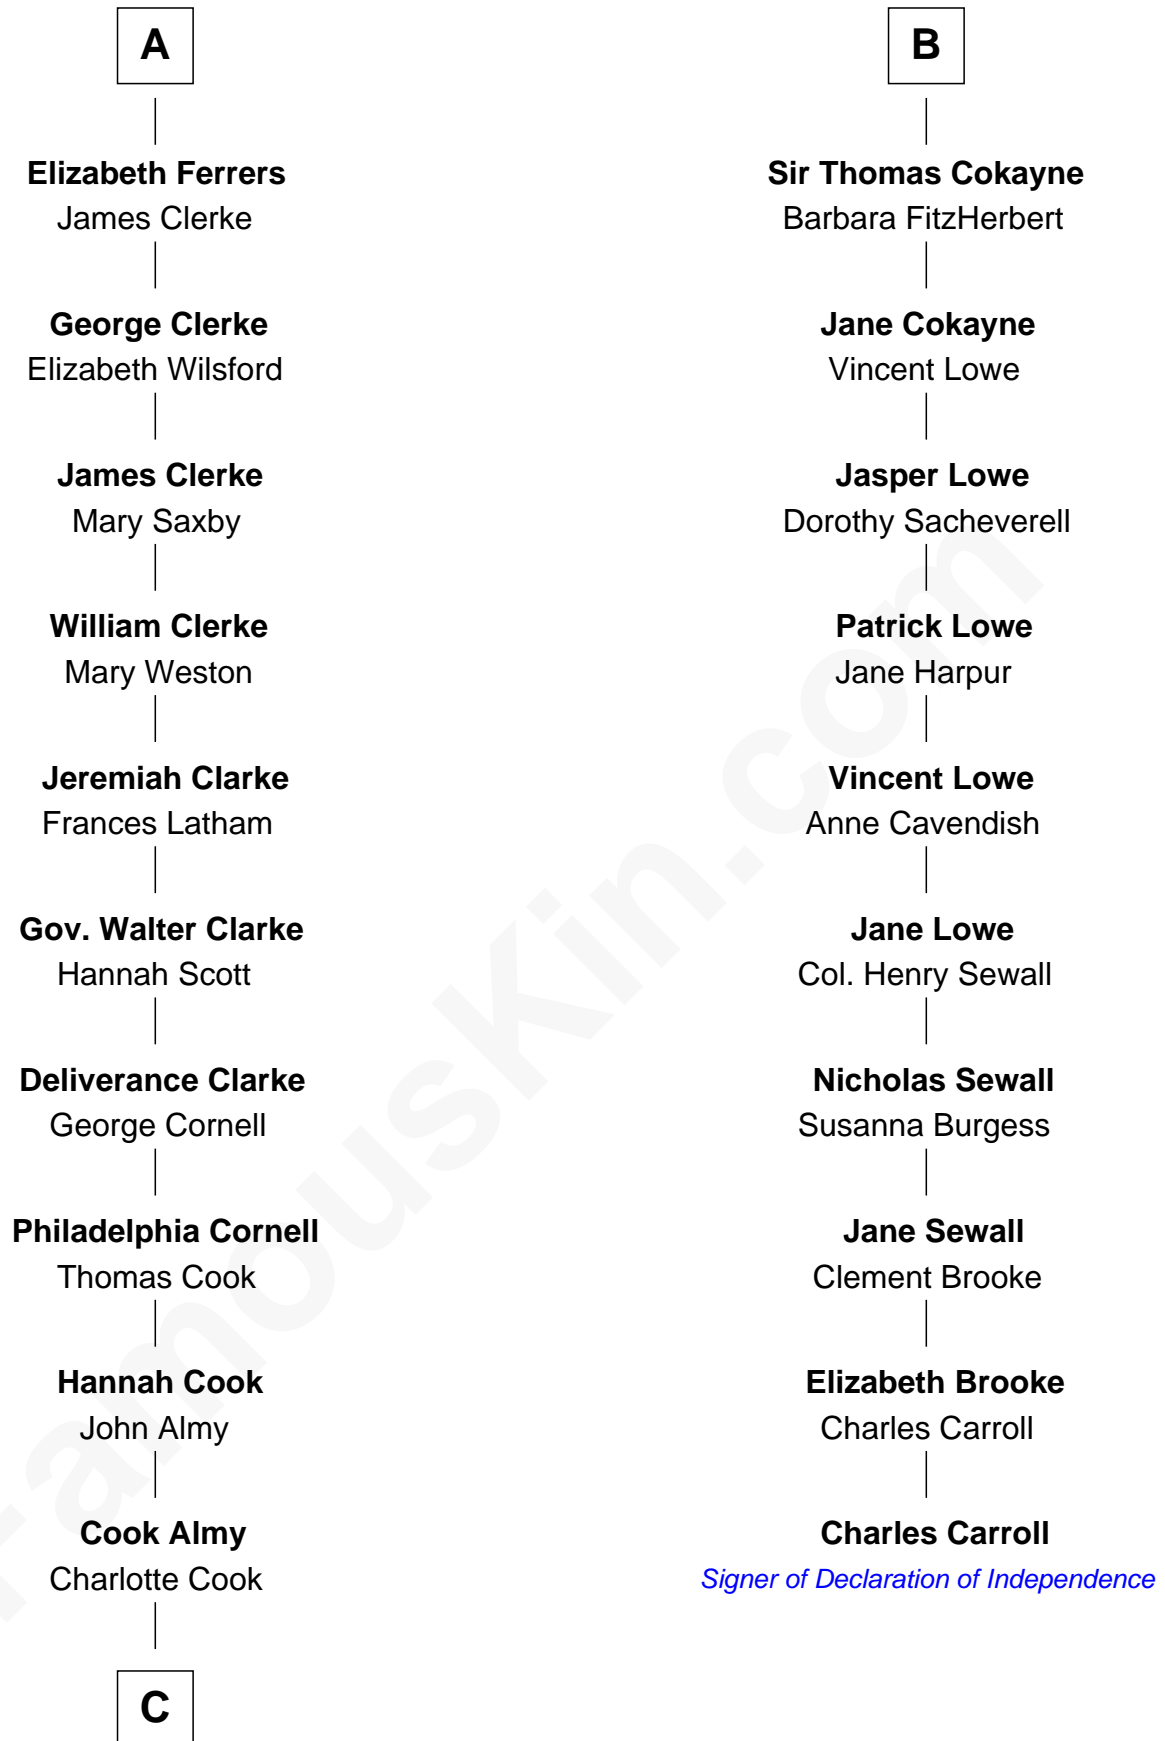

FamousKin.com Relationship Chart of

Marilyn Monroe

Actress, Model, and Singer

16th cousin 5 times removed of

Charles Carroll

Signer of the Declaration of Independence

Sir Robert de Ros

Isabel de Aubeney

C

—
Samuel Elam Almy

Susan Bateman

—
Susan Bateman Almy

Charles Adams Gifford

—
Frederick Almy Gifford

Elizabeth Easton Tennant

—
Charles Stanley Gifford

Gladys Pearl Monroe

—
Marilyn Monroe

Actress, Model, and Singer

FamousKin.com