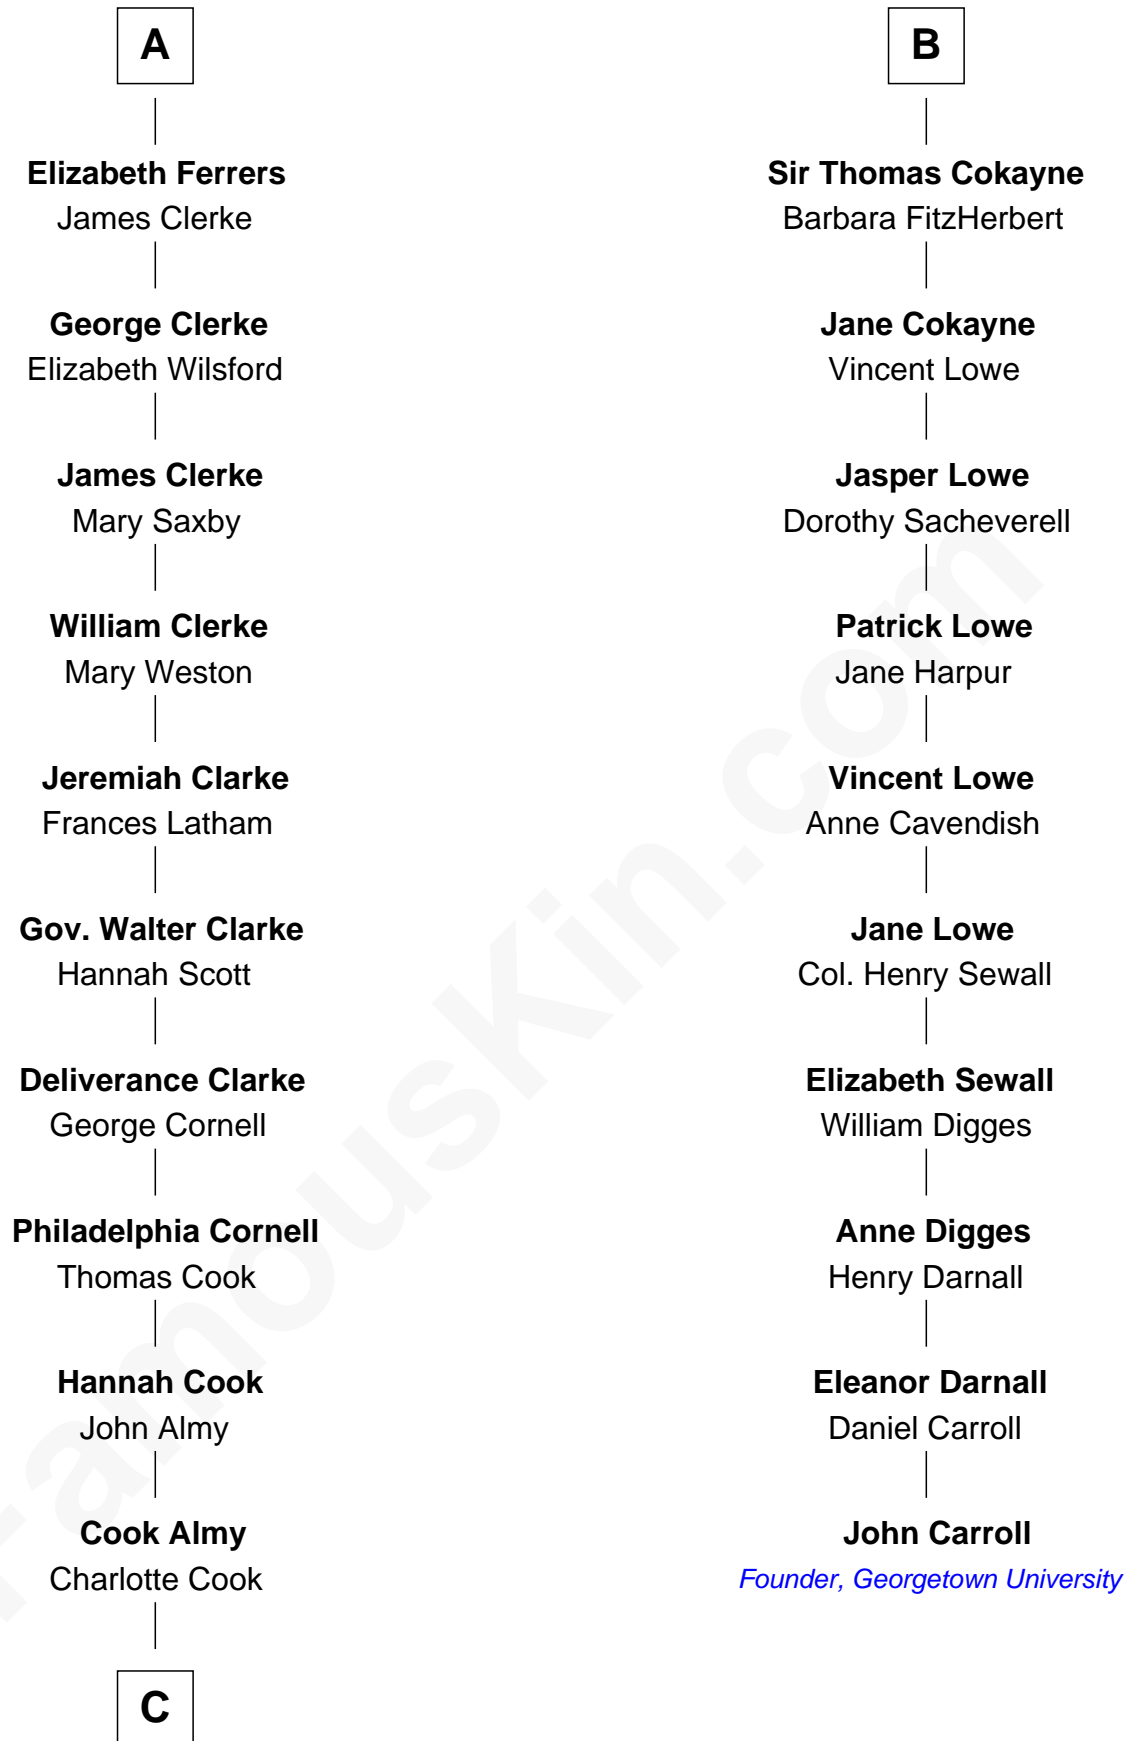

# FamousKin.com Relationship Chart of

**Marilyn Monroe**

*Actress, Model, and Singer*

16th cousin 5 times removed of

**John Carroll**

*Founder of Georgetown University*

**Sir Robert de Ros**

Isabel de Aubeney

**C**

—  
**Samuel Elam Almy**

Susan Bateman

—  
**Susan Bateman Almy**

Charles Adams Gifford

—  
**Frederick Almy Gifford**

Elizabeth Easton Tennant

—  
**Charles Stanley Gifford**

Gladys Pearl Monroe

—  
**Marilyn Monroe**

*Actress, Model, and Singer*

FamousKin.com