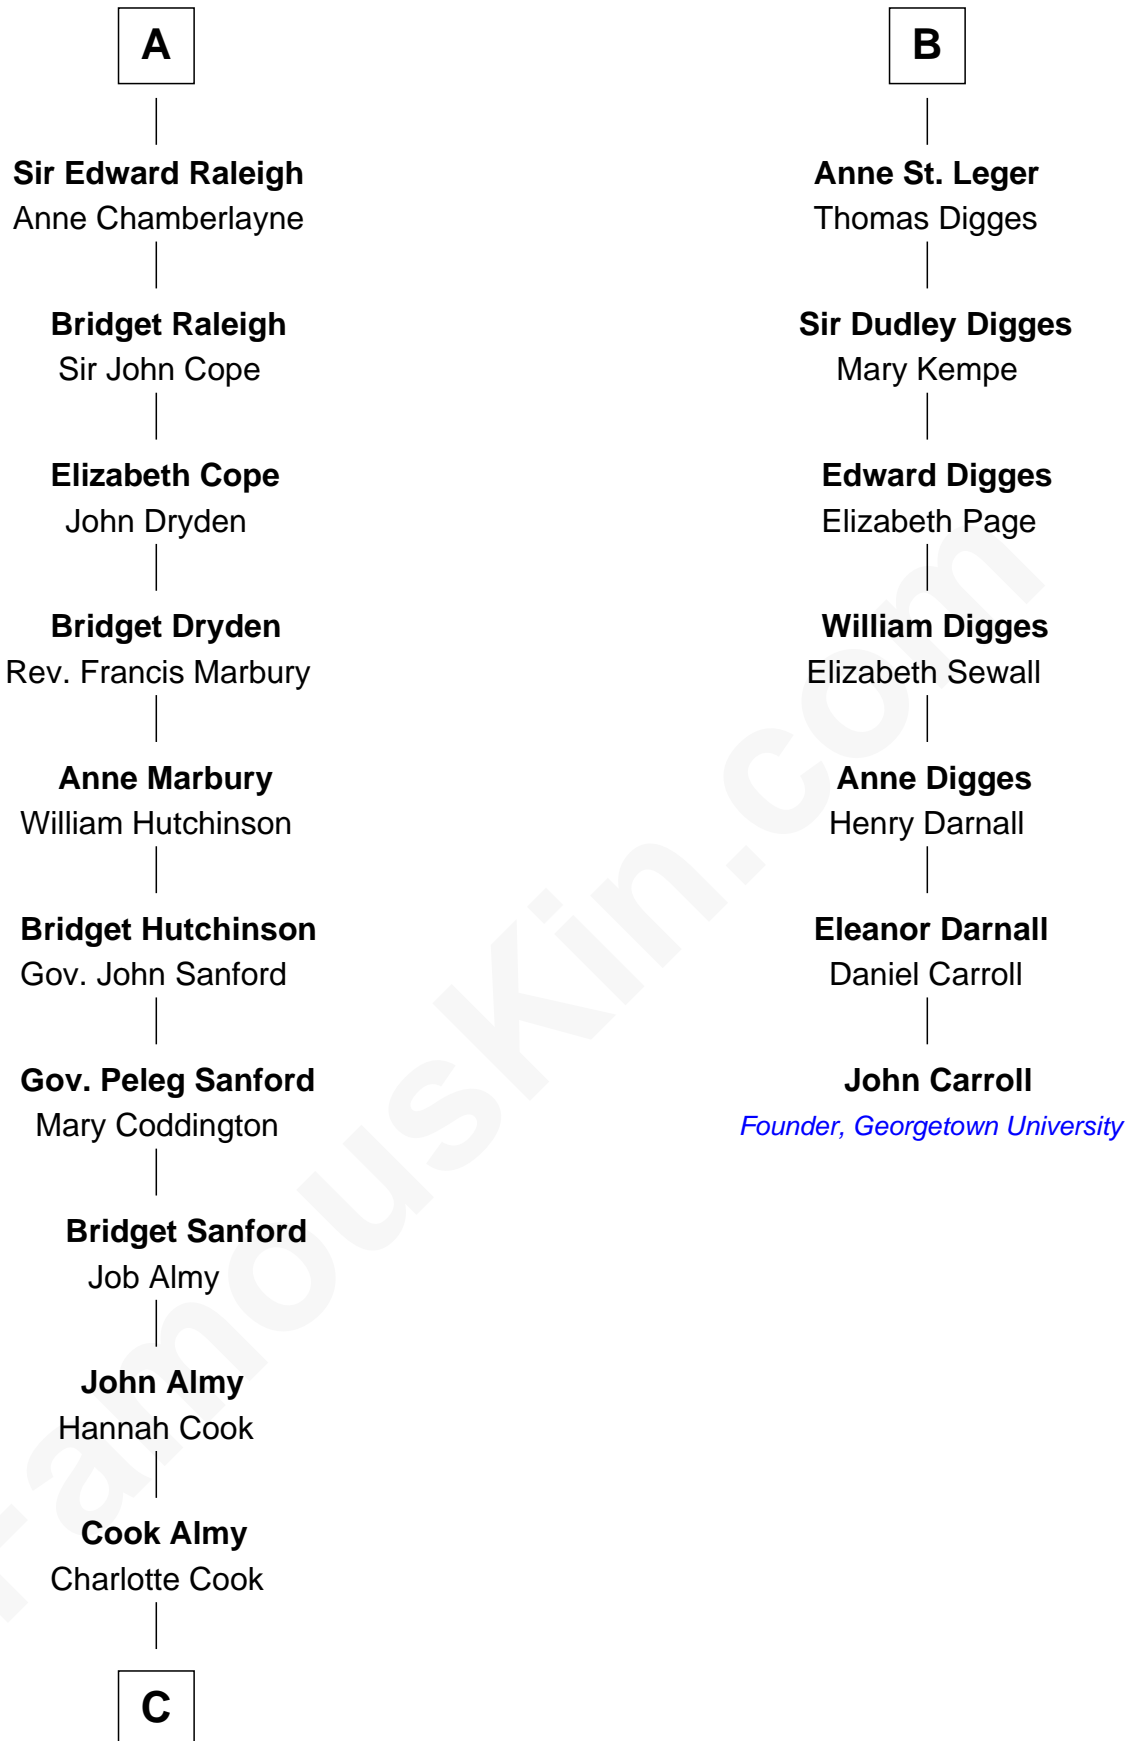

## Relationship Chart of

### Marilyn Monroe

*Actress, Model, and Singer*

13th cousin 8 times removed of

### John Carroll

*Founder of Georgetown University*

**Sir Hugh I de Audley**

Iseult de Mortimer

**C**

—  
**Samuel Elam Almy**

Susan Bateman

—  
**Susan Bateman Almy**

Charles Adams Gifford

—  
**Frederick Almy Gifford**

Elizabeth Easton Tennant

—  
**Charles Stanley Gifford**

Gladys Pearl Monroe

—  
**Marilyn Monroe**

*Actress, Model, and Singer*

FamousKin.com