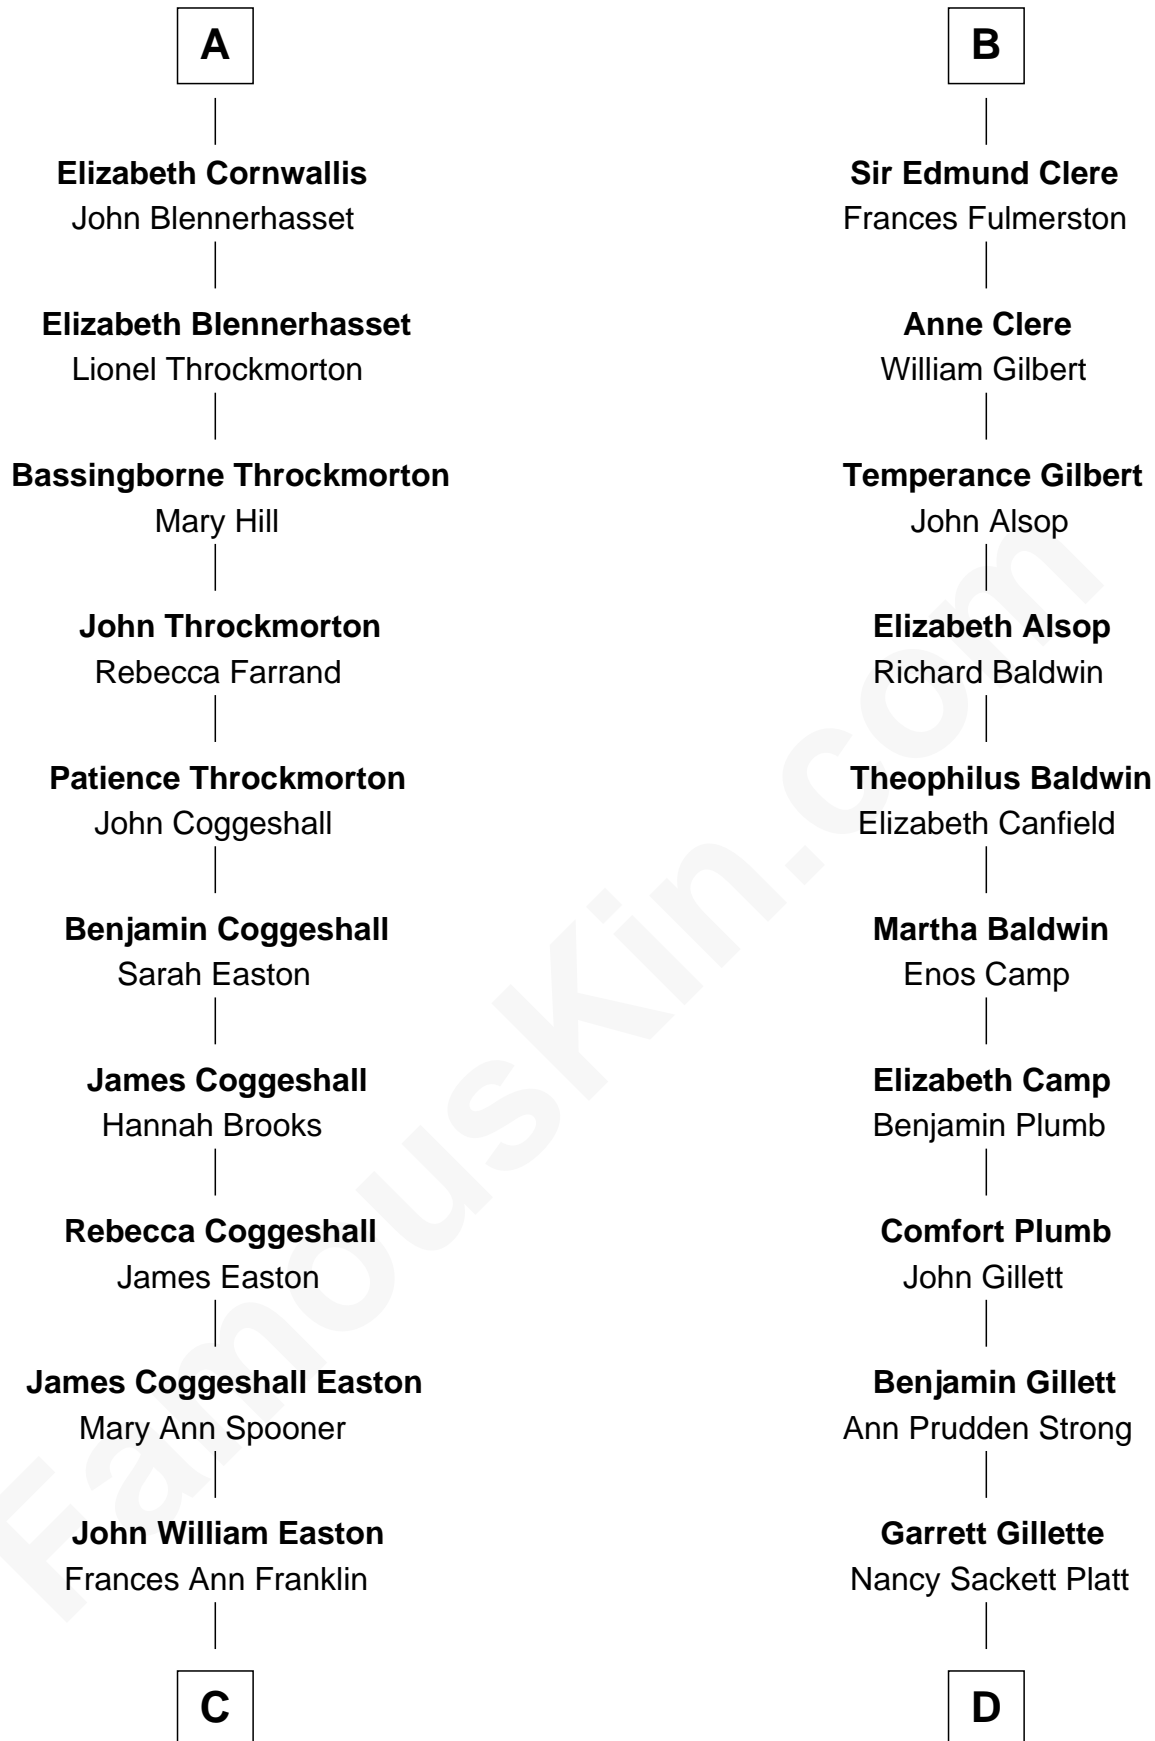

FamousKin.com Relationship Chart of

Marilyn Monroe

Actress, Model, and Singer

20th cousin 1 time removed of

Treat Williams

TV & Movie Actor

Richard Fitzalan

*with wife
Isabel le Despencer*

Anne Hankeford

Philippa Tyrrell

Thomas Cornwallis

Margaret Butler

Sir William Boleyn

Sir William Cornwallis

Elizabeth Stanford

Alice Boleyn

Sir Robert Clere

Sir John Cornwallis

Mary Sulyard

Sir John Clere

Anne Tyrrell

A

B

C

Elizabeth Cutting Easton
William Congdon Tennant

Elizabeth Easton Tennant
Frederick Almy Gifford

Charles Stanley Gifford
Gladys Pearl Monroe

Marilyn Monroe
Actress, Model, and Singer

D

Rufus M. Gillette
Abigail Payne