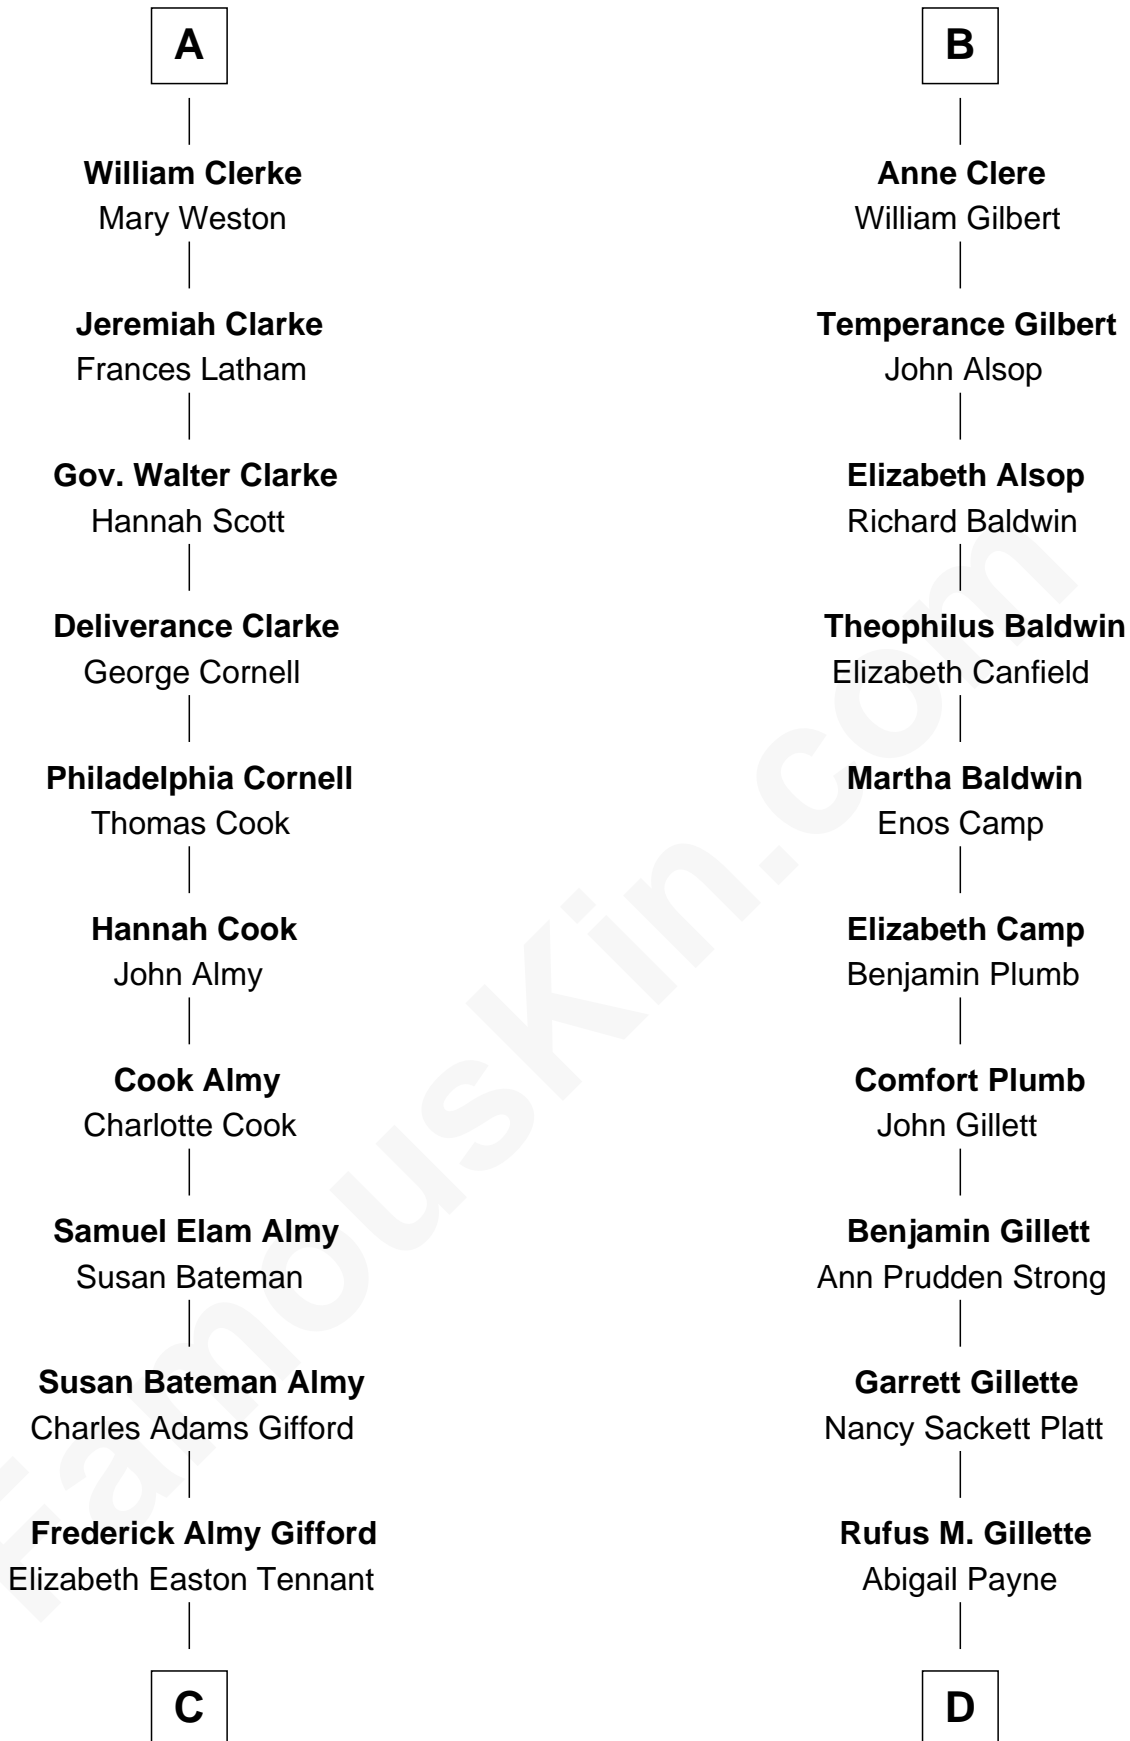

FamousKin.com Relationship Chart of

Marilyn Monroe

Actress, Model, and Singer

18th cousin 2 times removed of

Treat Williams

TV & Movie Actor

John de Welles

Maud de Roos

C

Charles Stanley Gifford

Gladys Pearl Monroe

Marilyn Monroe

Actress, Model, and Singer

D

Mary Abigail Gillette

George Willey Andrew