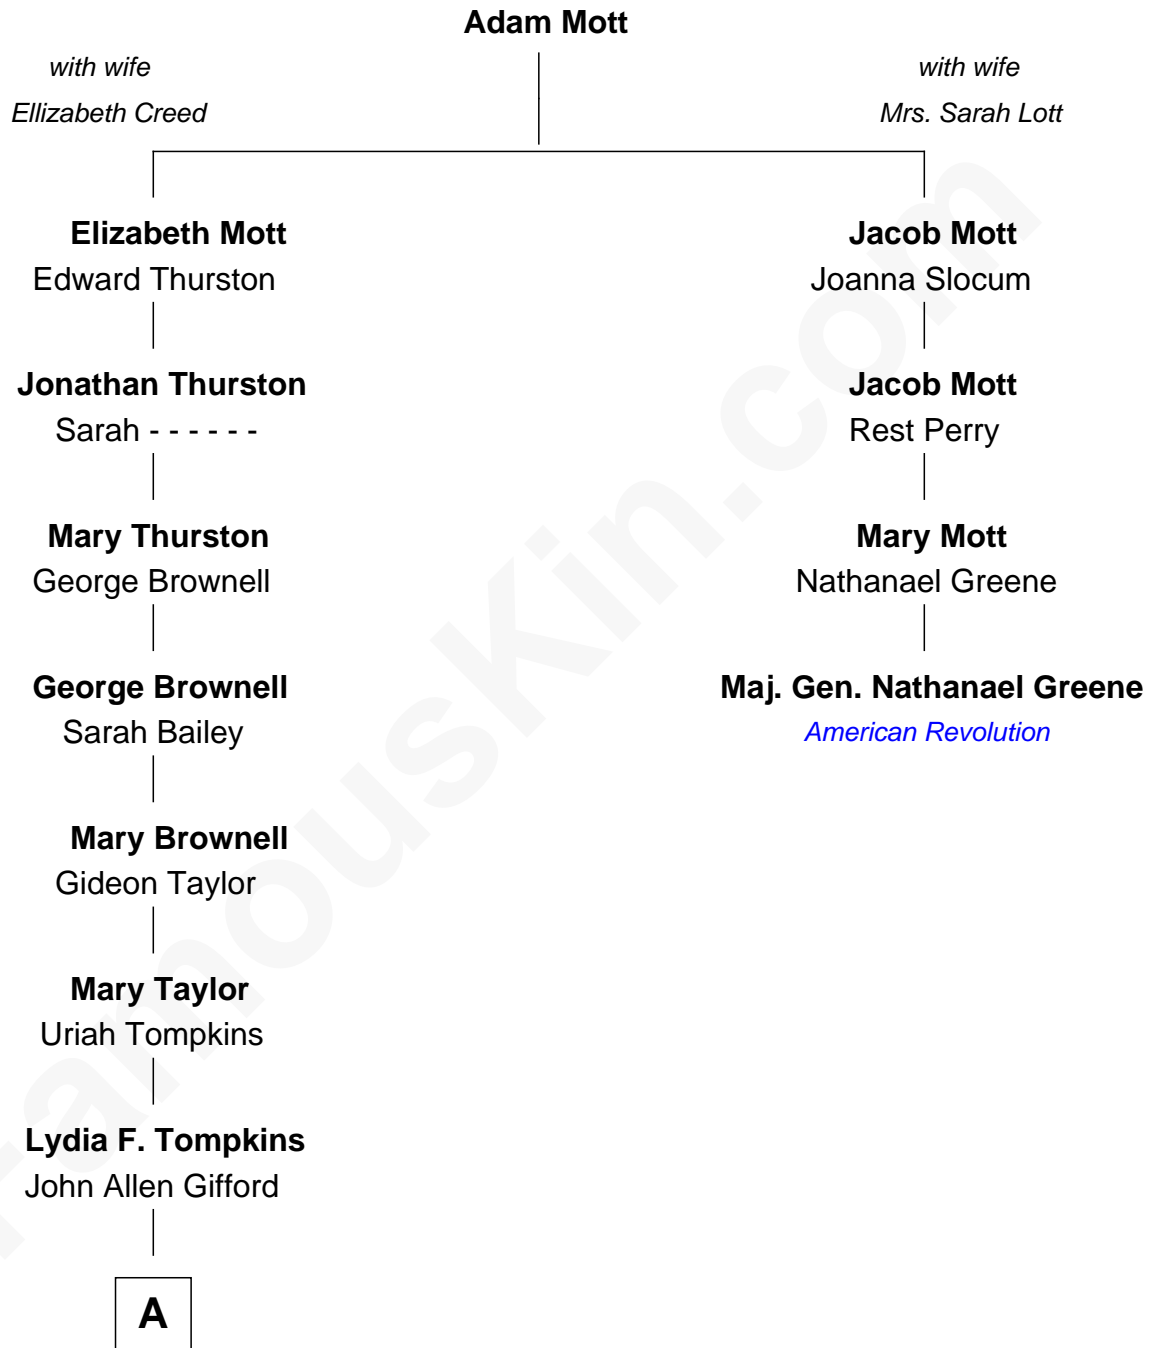

# FamousKin.com Relationship Chart of

**Marilyn Monroe**

*Actress, Model, and Singer*

3rd cousin 7 times removed of

**Maj. Gen. Nathanael Greene**

*American Revolution*

**A**

—  
**Charles Adams Gifford**

Susan Bateman Almy

—  
**Frederick Almy Gifford**

Elizabeth Easton Tennant

—  
**Charles Stanley Gifford**

Gladys Pearl Monroe

—  
**Marilyn Monroe**

*Actress, Model, and Singer*

FamousKin.com