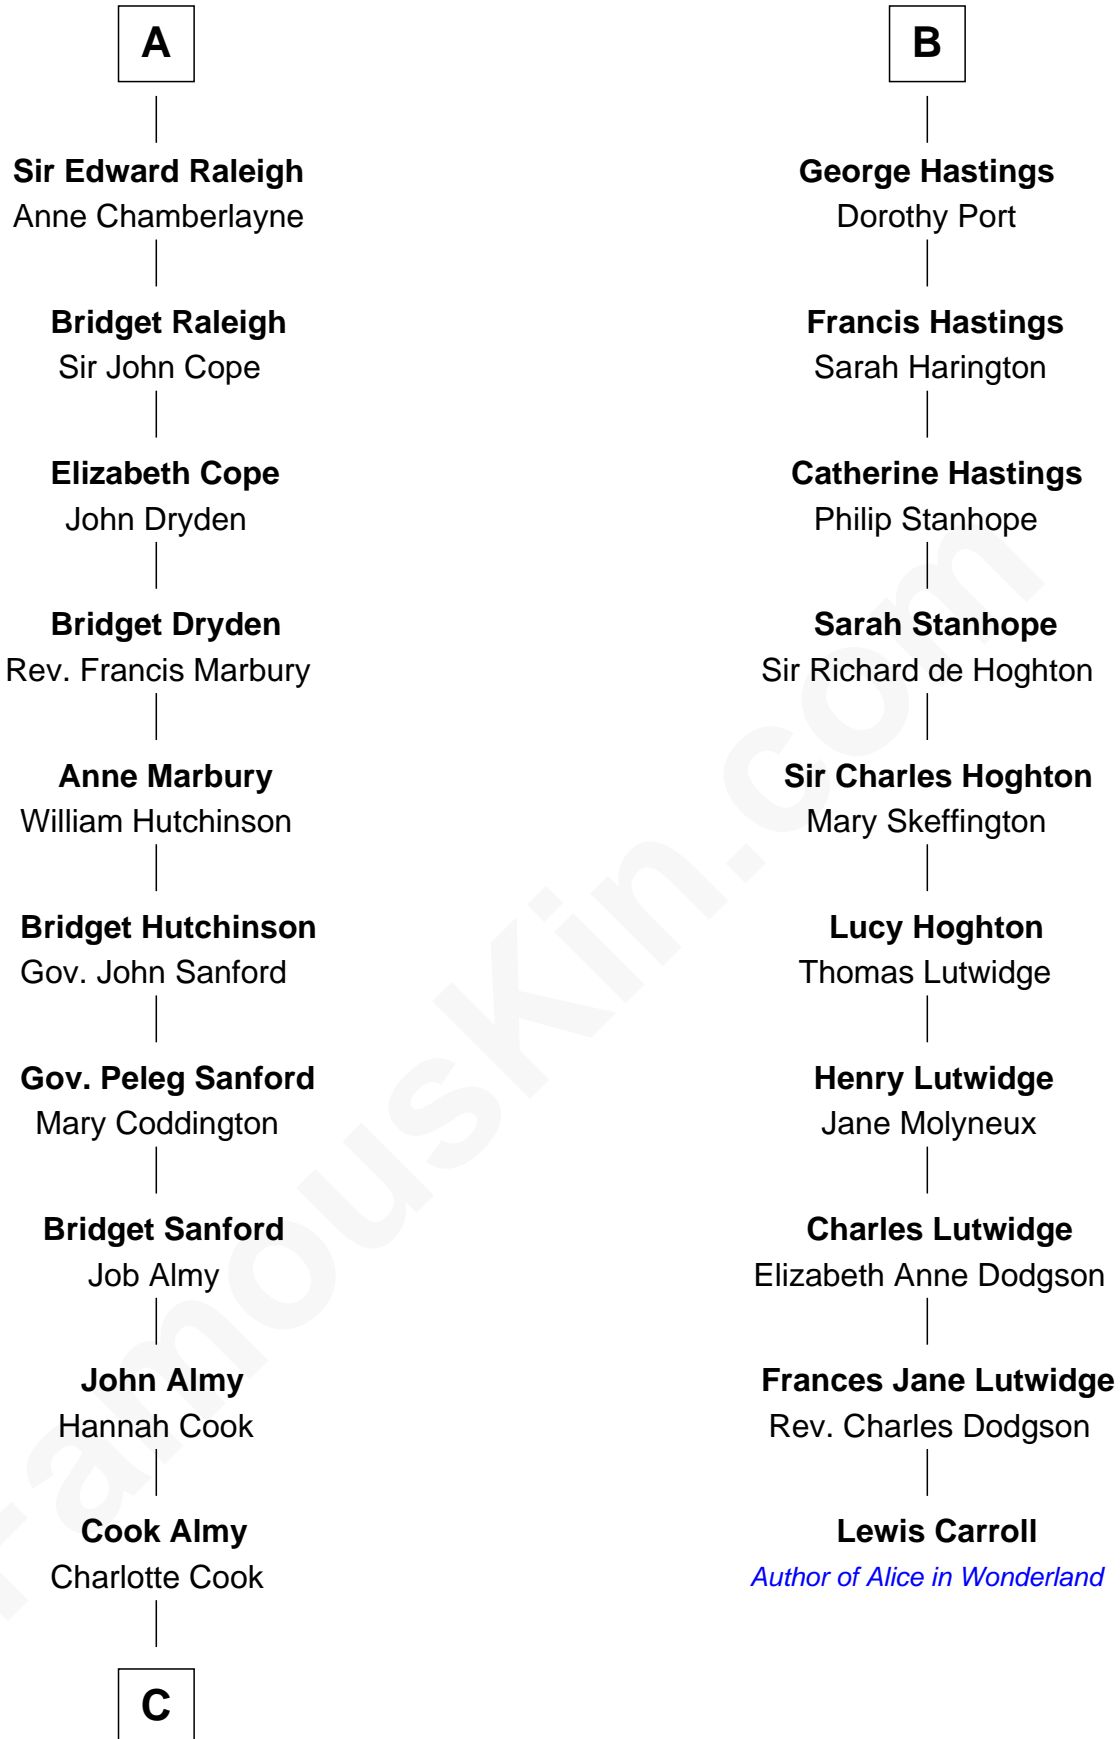

FamousKin.com

Relationship Chart of

Marilyn Monroe

Actress, Model, and Singer

16th cousin 5 times removed of

Lewis Carroll

Author of Alice in Wonderland

Sir Hugh I de Audley

Iseult de Mortimer

C

—
Samuel Elam Almy

Susan Bateman

—
Susan Bateman Almy

Charles Adams Gifford

—
Frederick Almy Gifford

Elizabeth Easton Tennant

—
Charles Stanley Gifford

Gladys Pearl Monroe

—
Marilyn Monroe

Actress, Model, and Singer

FamousKin.com