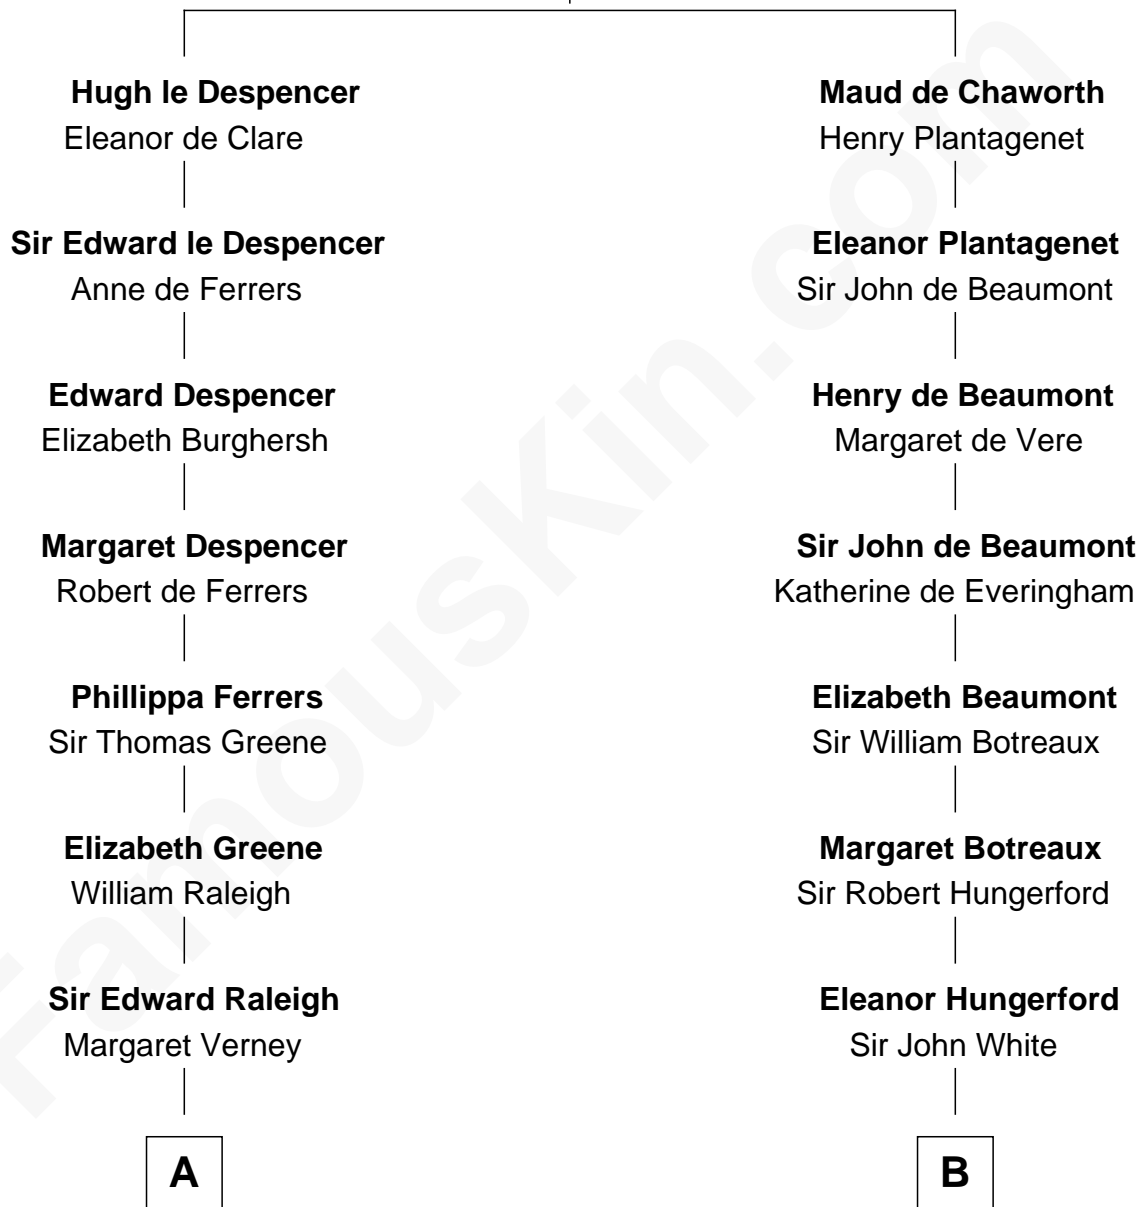

# FamousKin.com Relationship Chart of

**Marilyn Monroe**

*Actress, Model, and Singer*

21st cousin of

**Susana Ferrari Billinghamurst**

*Argentine Aviation Pioneer*

**Isabella de Beauchamp**

*with husband*  
*Sir Hugh le Despencer*

*with husband*  
*Sir Patrick de Chaworth*

**C**

**Samuel Elam Almy**

Susan Bateman

**Susan Bateman Almy**

Charles Adams Gifford

**Frederick Almy Gifford**

Elizabeth Easton Tennant

**Charles Stanley Gifford**

Gladys Pearl Monroe

**Marilyn Monroe**

*Actress, Model, and Singer*

**D**

**Robert Billinghurst**

Maria Francisca Agrelo

**Daniel Mariano Billinghurst**