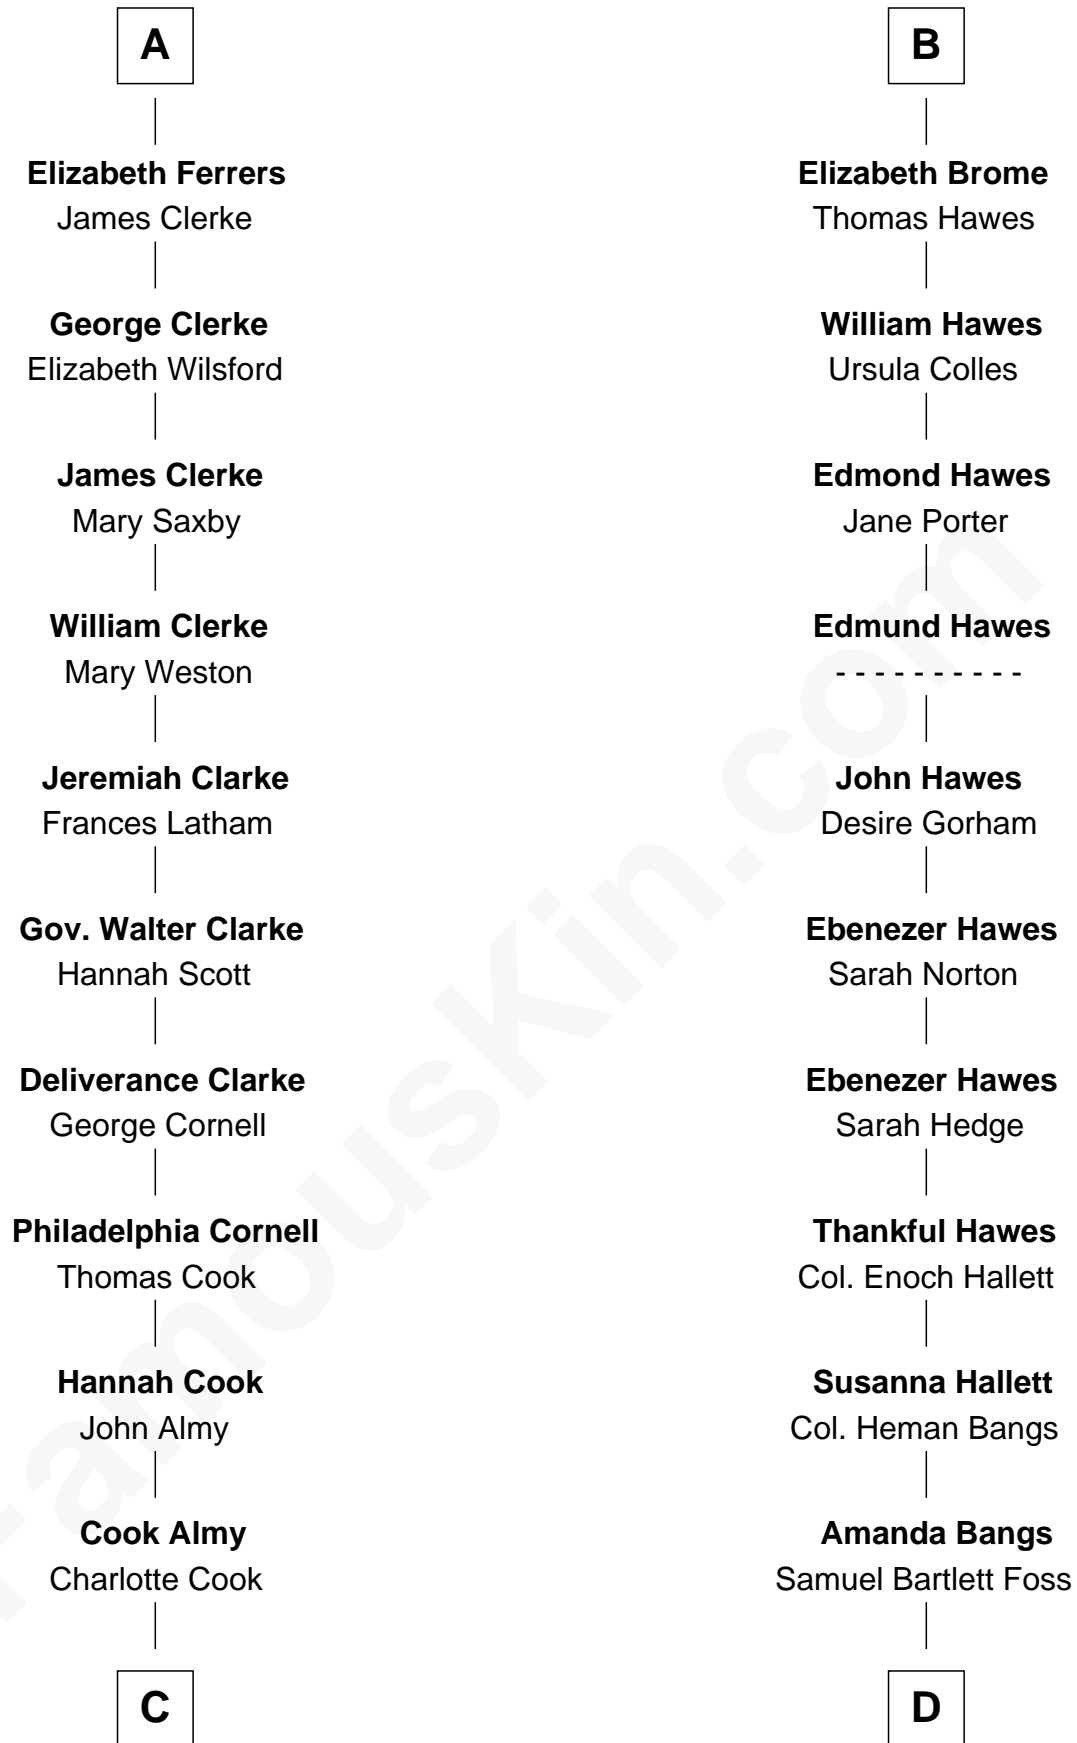

FamousKin.com Relationship Chart of

Marilyn Monroe

Actress, Model, and Singer

18th cousin 3 times removed of

Eugene Foss

45th Governor of Massachusetts

Sir Robert de Ros

Isabel de Aubeney

C

Samuel Elam Almy
Susan Bateman

Susan Bateman Almy
Charles Adams Gifford

Frederick Almy Gifford
Elizabeth Easton Tennant

Charles Stanley Gifford
Gladys Pearl Monroe

Marilyn Monroe
Actress, Model, and Singer