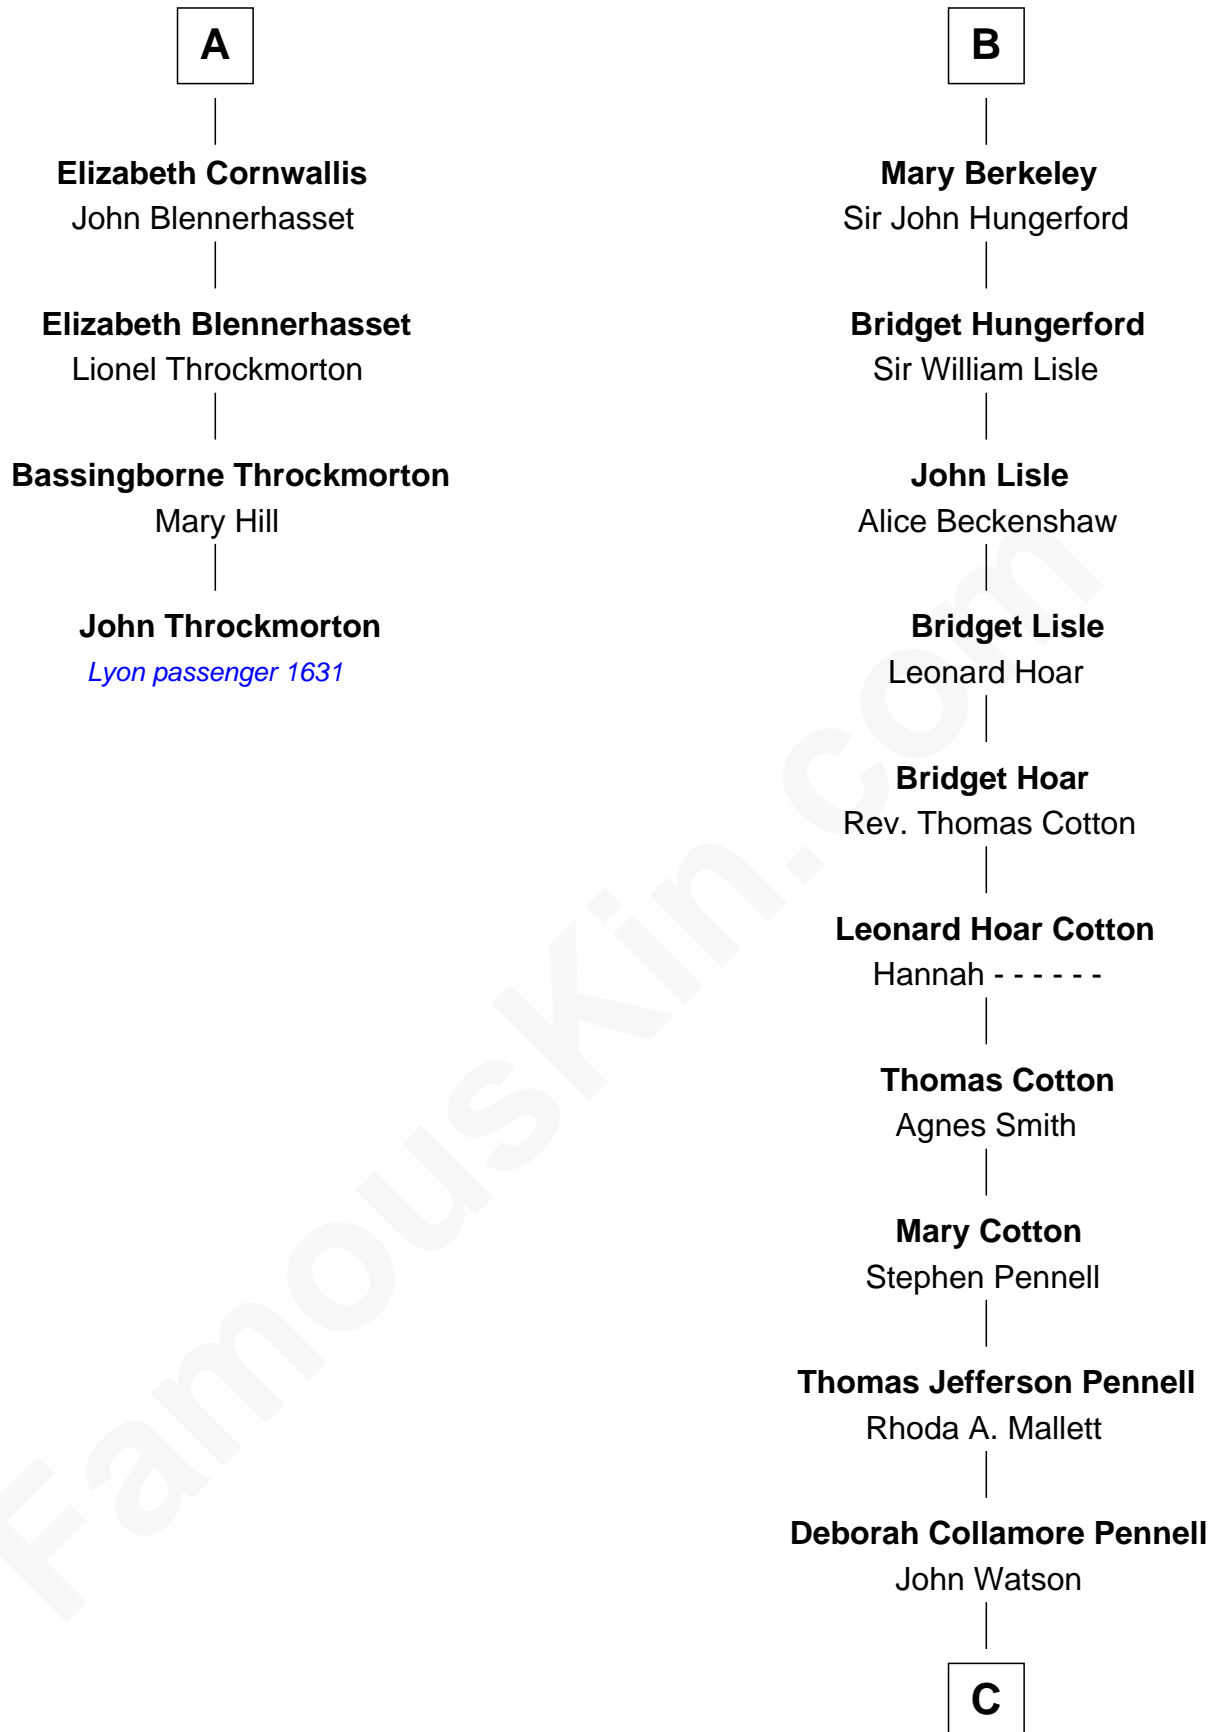

## Relationship Chart of

### John Throckmorton

(c1601 - c1683/4) Lyon passenger 1631

10th cousin 10 times removed of

**Warren Buffett**

Chairman & CEO, Berkshire Hathaway

**C**

—  
**Susan Ann Watson**

Ford Bela Barber