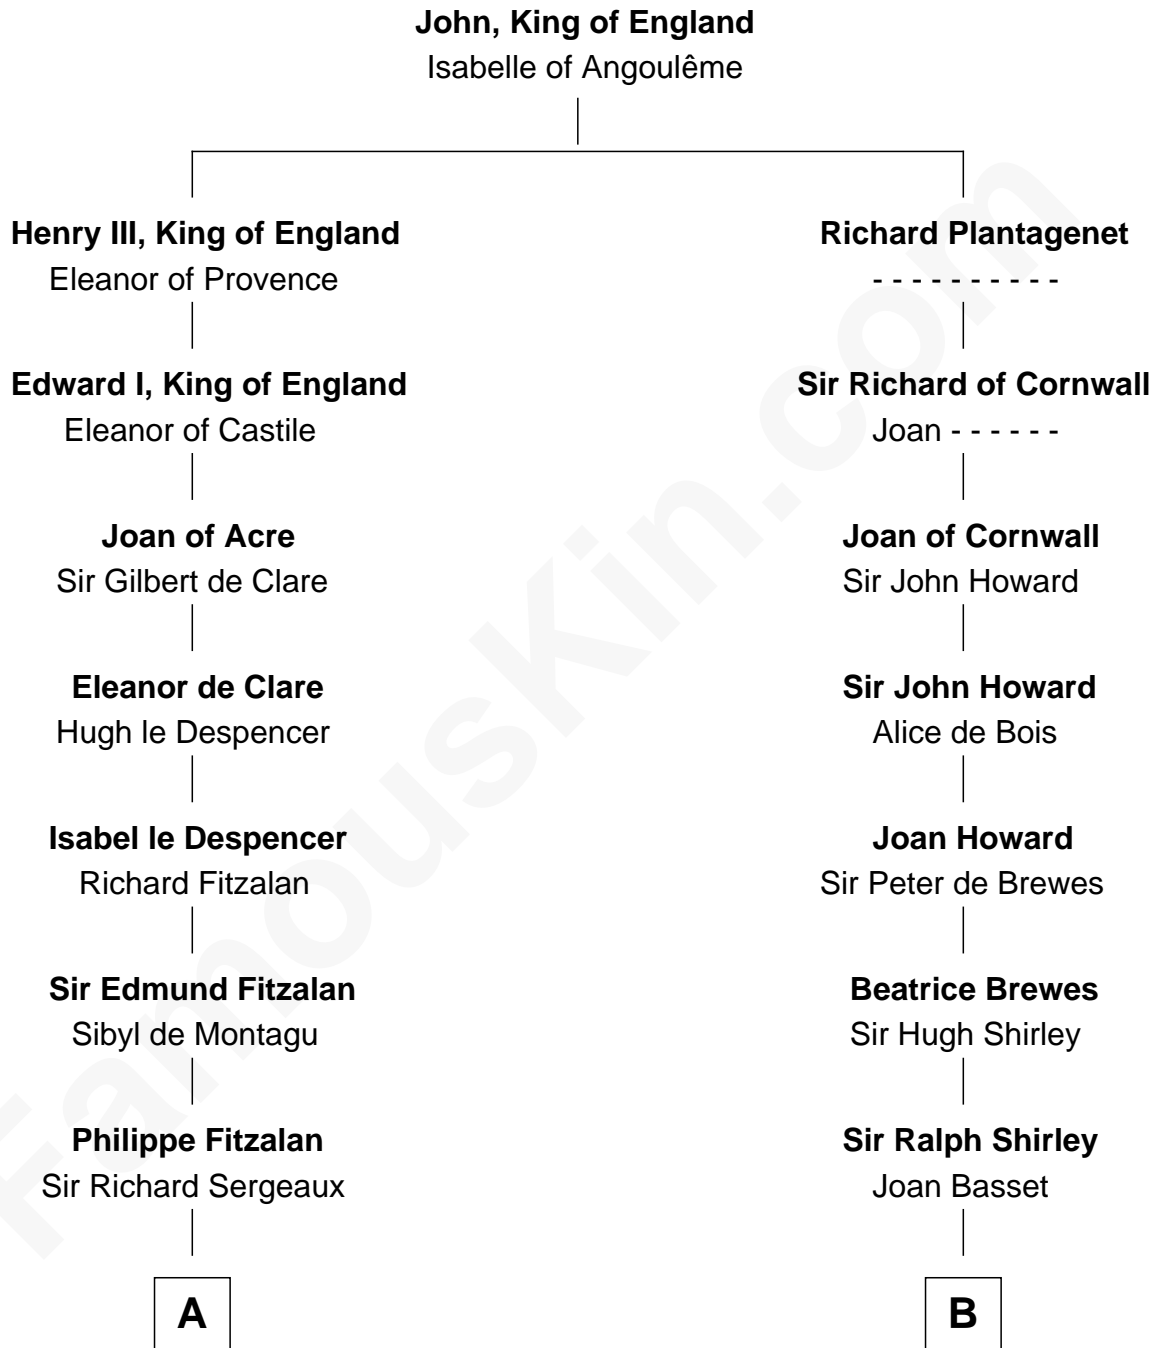

FamousKin.com Relationship Chart of

John Throckmorton

(c1601 - c1683/4) Lyon passenger 1631

15th cousin 6 times removed of

William Henry Moore

Co-Founder, U.S. Steel and Nabisco

C

Sarah Browne
George Beckwith

George Beckwith
Rachel Marsh

George Beckwith
Mary Bradley

Rachael Arvilla Beckwith
Nathaniel Ford Moore

William Henry Moore
Co-Founder, U.S. Steel and Nabisco

FamousKin.com