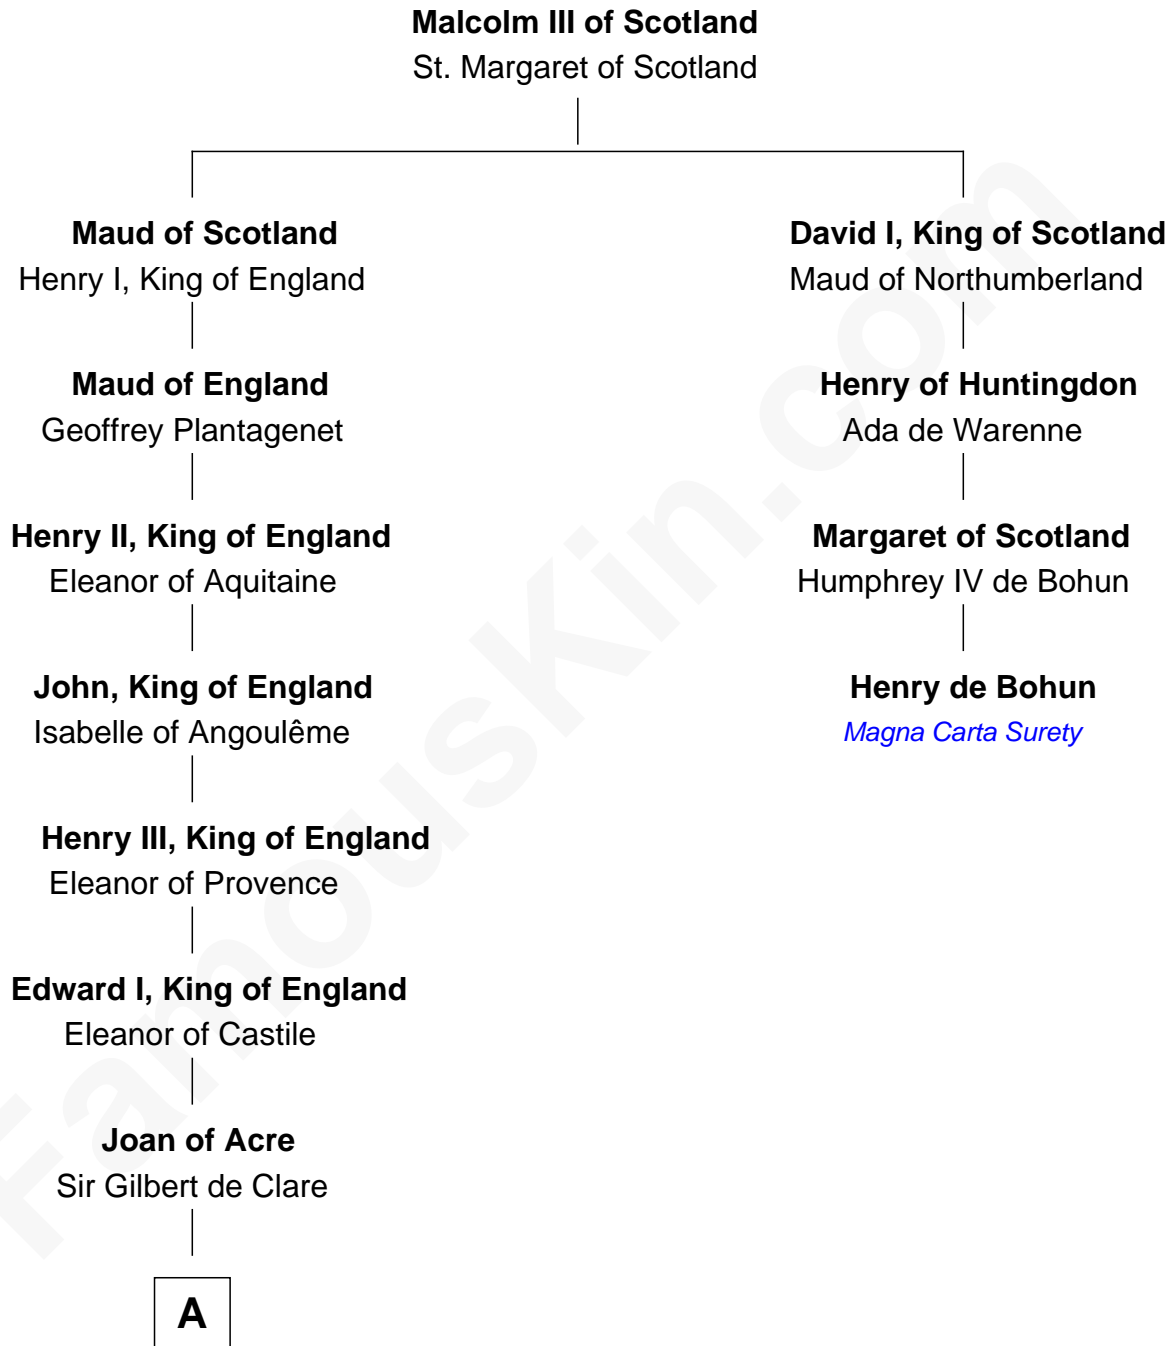

# FamousKin.com

## Relationship Chart of

### John Throckmorton

(c1601 - c1683/4) Lyon passenger 1631

3rd cousin 16 times removed of

**Henry de Bohun**  
*Magna Carta Surety*

**A**

**Eleanor de Clare**  
Hugh le Despencer

**Isabel le Despencer**  
Richard Fitzalan