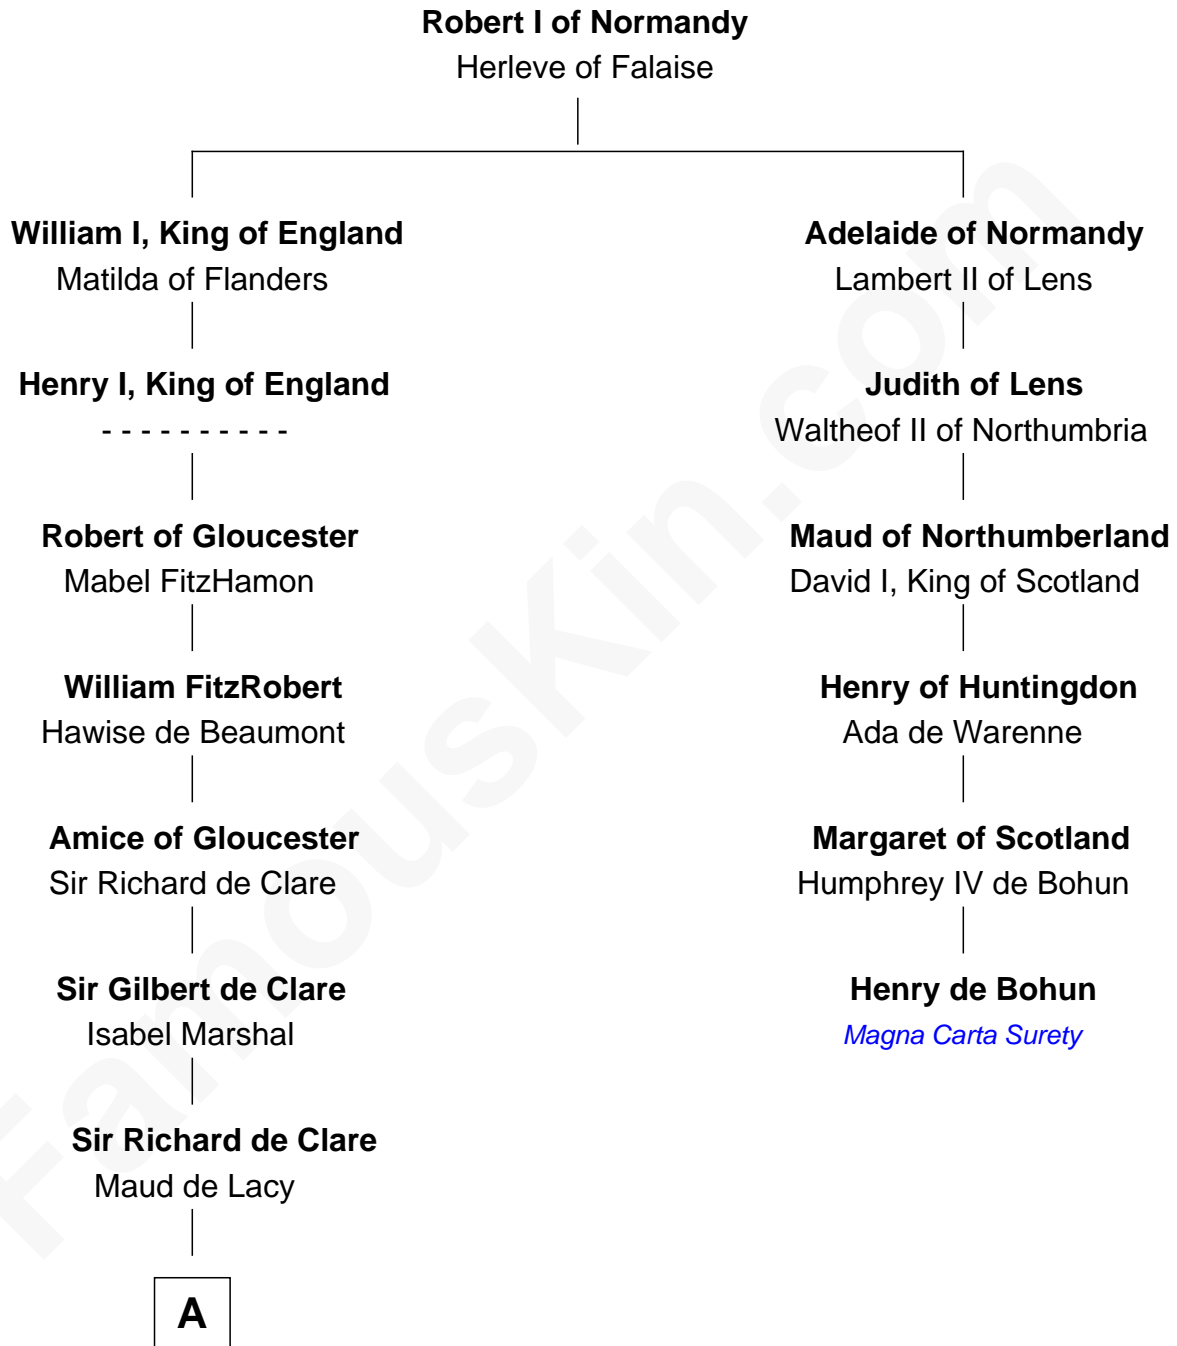

FamousKin.com

Relationship Chart of

John Throckmorton

(c1601 - c1683/4) Lyon passenger 1631

5th cousin 15 times removed of

Henry de Bohun
Magna Carta Surety

B

Elizabeth Cornwallis

John Blennerhasset

Elizabeth Blennerhasset

Lionel Throckmorton

Bassingborne Throckmorton

Mary Hill

John Throckmorton

Lyon passenger 1631

FamousKin.com