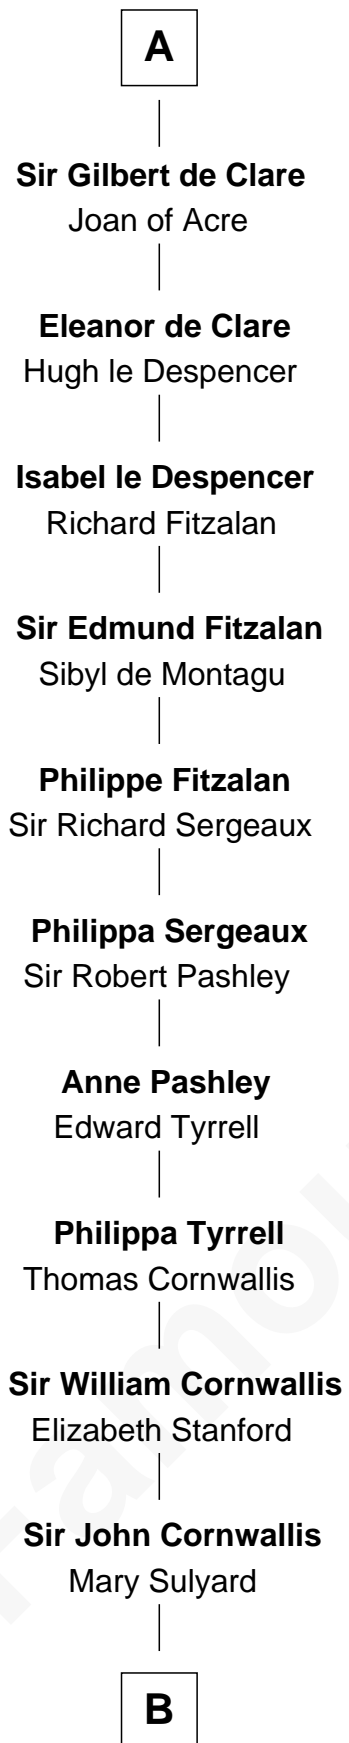

FamousKin.com

Relationship Chart of

John Throckmorton

(c1601 - c1683/4) Lyon passenger 1631

5th cousin 15 times removed of

Henry de Bohun
Magna Carta Surety

B

Elizabeth Cornwallis

John Blennerhasset

Elizabeth Blennerhasset

Lionel Throckmorton

Bassingborne Throckmorton

Mary Hill

John Throckmorton

Lyon passenger 1631

FamousKin.com