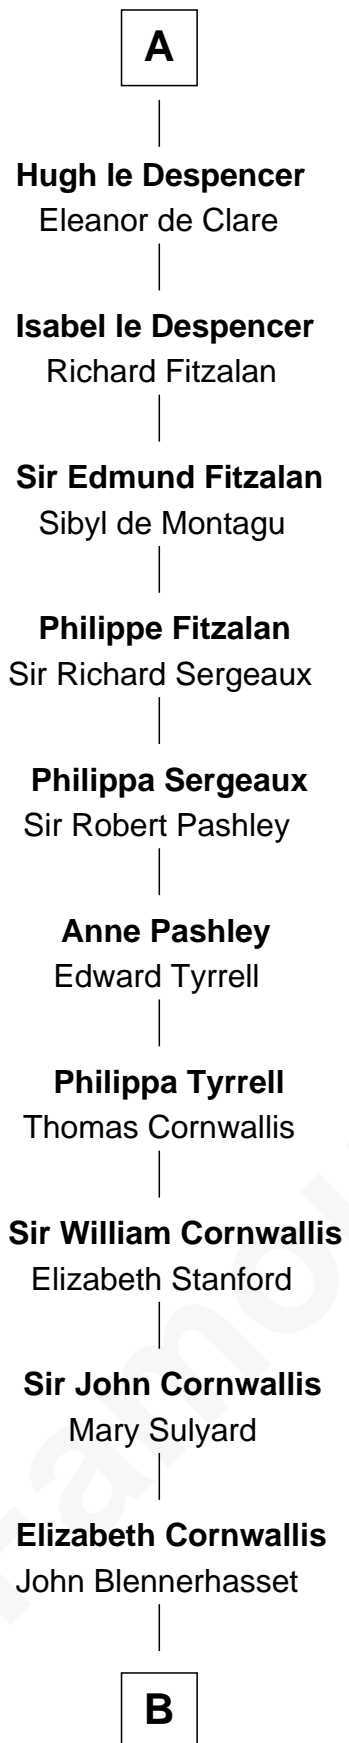

FamousKin.com

Relationship Chart of

John Throckmorton

(c1601 - c1683/4) Lyon passenger 1631

2nd cousin 17 times removed of

Henry de Bohun
Magna Carta Surety

Maud of Northumberland

with husband
Simon I de St. Liz

with husband
David I, King of Scotland

Simon de St. Liz
Isabel of Leicester

Henry of Huntingdon
Ada de Warenne

Isabel de St. Liz
William Mauduit

Margaret of Scotland
Humphrey IV de Bohun

Robert Mauduit
Isabel Basset

Henry de Bohun
Magna Carta Surety

William Mauduit
Alice de Newburgh

Isabel Mauduit
Sir William de Beauchamp

William de Beauchamp
Maud FitzJohn

Isabella de Beauchamp
Sir Hugh le Despencer

A

B

Elizabeth Blennerhasset

Lionel Throckmorton

Bassingborne Throckmorton

Mary Hill

John Throckmorton

Lyon passenger 1631

FamousKin.com