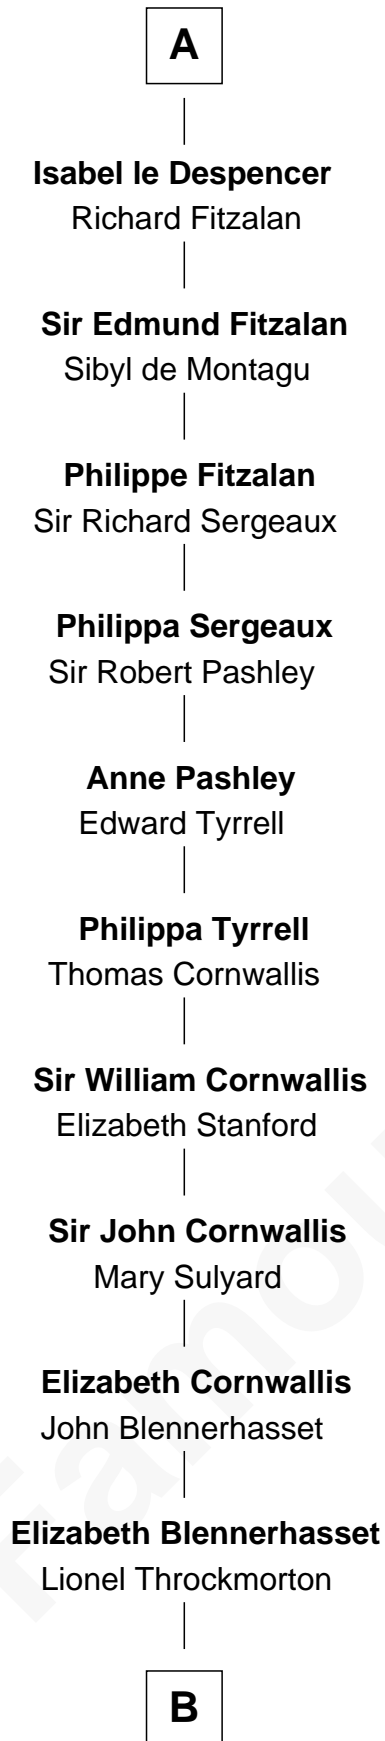

FamousKin.com

Relationship Chart of

John Throckmorton

(c1601 - c1683/4) Lyon passenger 1631

2nd cousin 16 times removed of

Henry de Bohun
Magna Carta Surety

B

—
Bassingborne Throckmorton

Mary Hill

—
John Throckmorton

Lyon passenger 1631

FamousKin.com