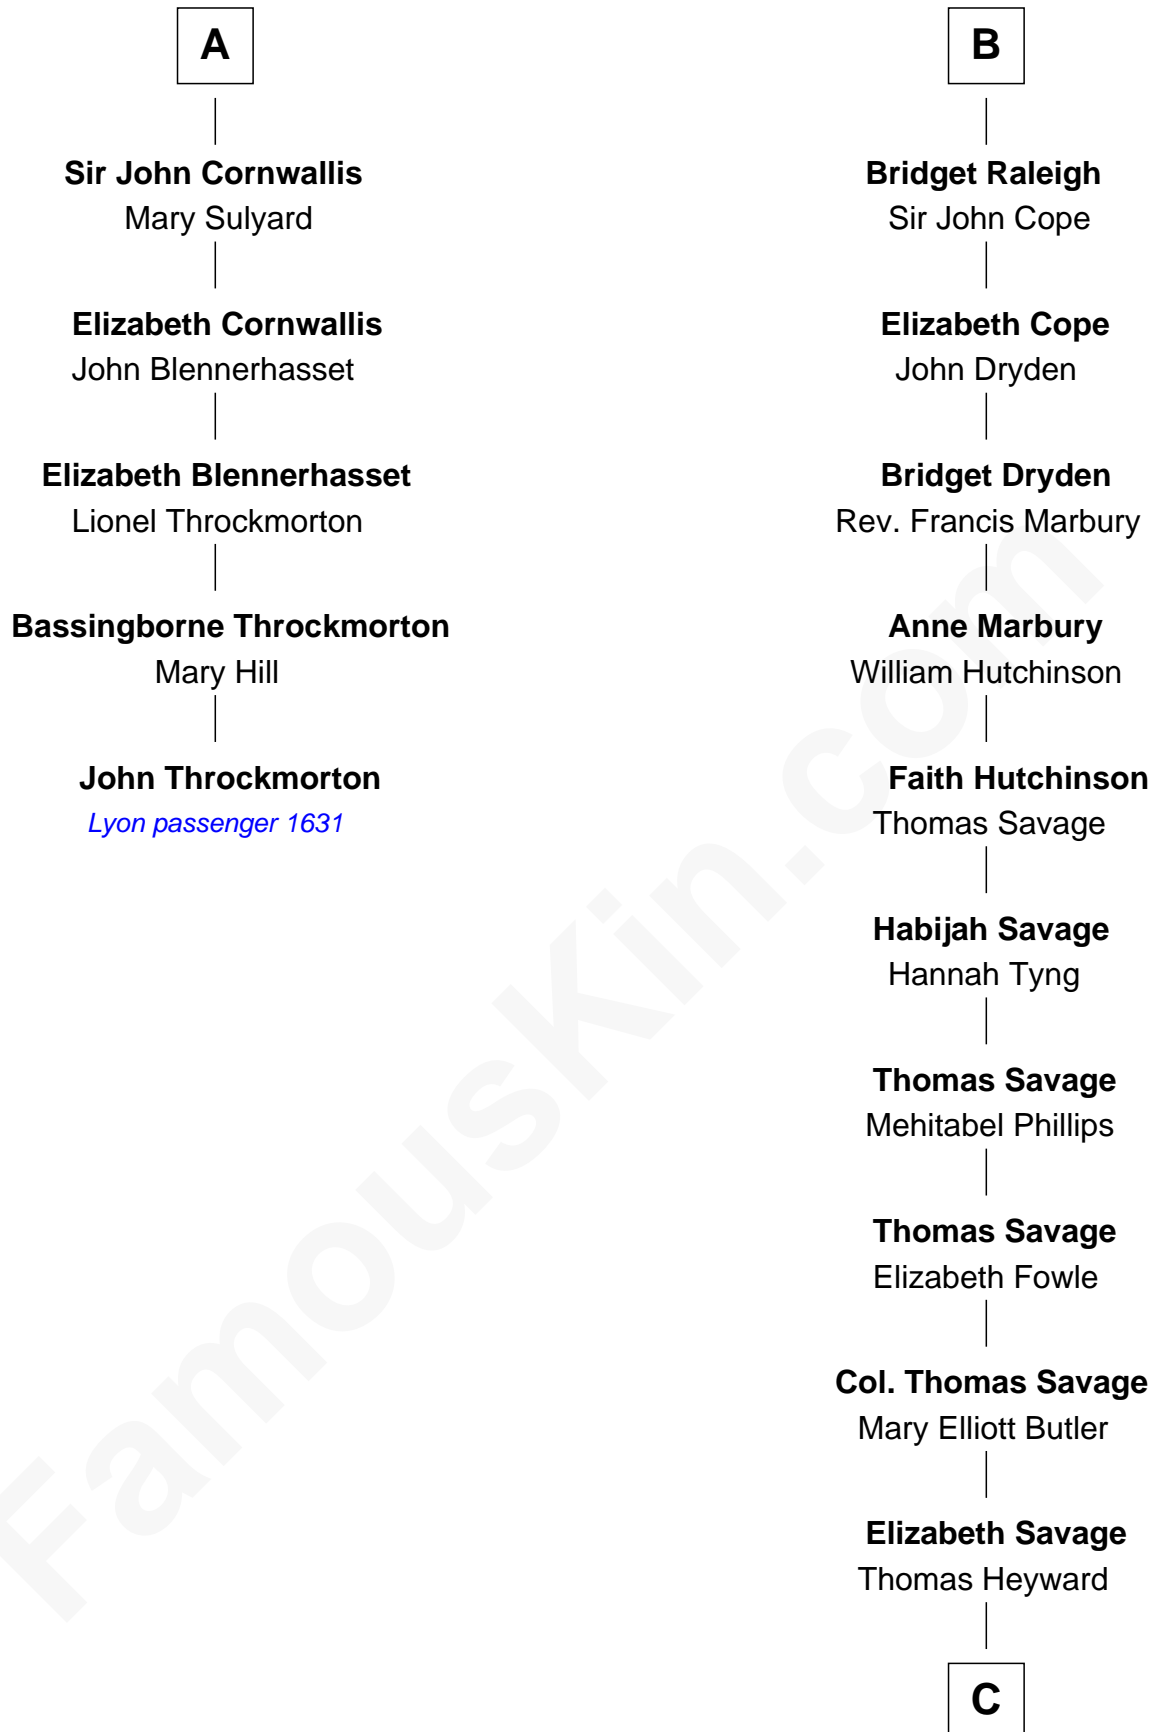

FamousKin.com Relationship Chart of

John Throckmorton

(c1601 - c1683/4) Lyon passenger 1631

11th cousin 10 times removed of

DuBose Heyward

Author of *Porgy* (*Porgy & Bess*)

Hugh le Despencer

Eleanor de Clare

Anne de Ferrers

Edward Despencer

Elizabeth Burghersh

Margaret Despencer

Robert de Ferrers

Phillippa Ferrers

Sir Thomas Greene

Elizabeth Greene

William Raleigh

Sir Edward Raleigh

Margaret Verney

Sir Edward Raleigh

Anne Chamberlayne

B

C

Thomas Heyward

Ann Eliza Cuthbert

Thomas Savage Heyward

Georgianna Hasell

Thomas Savage Heyward

Louisa Watkins

Edwin Watkins Heyward

Jane Screven DuBose

DuBose Heyward