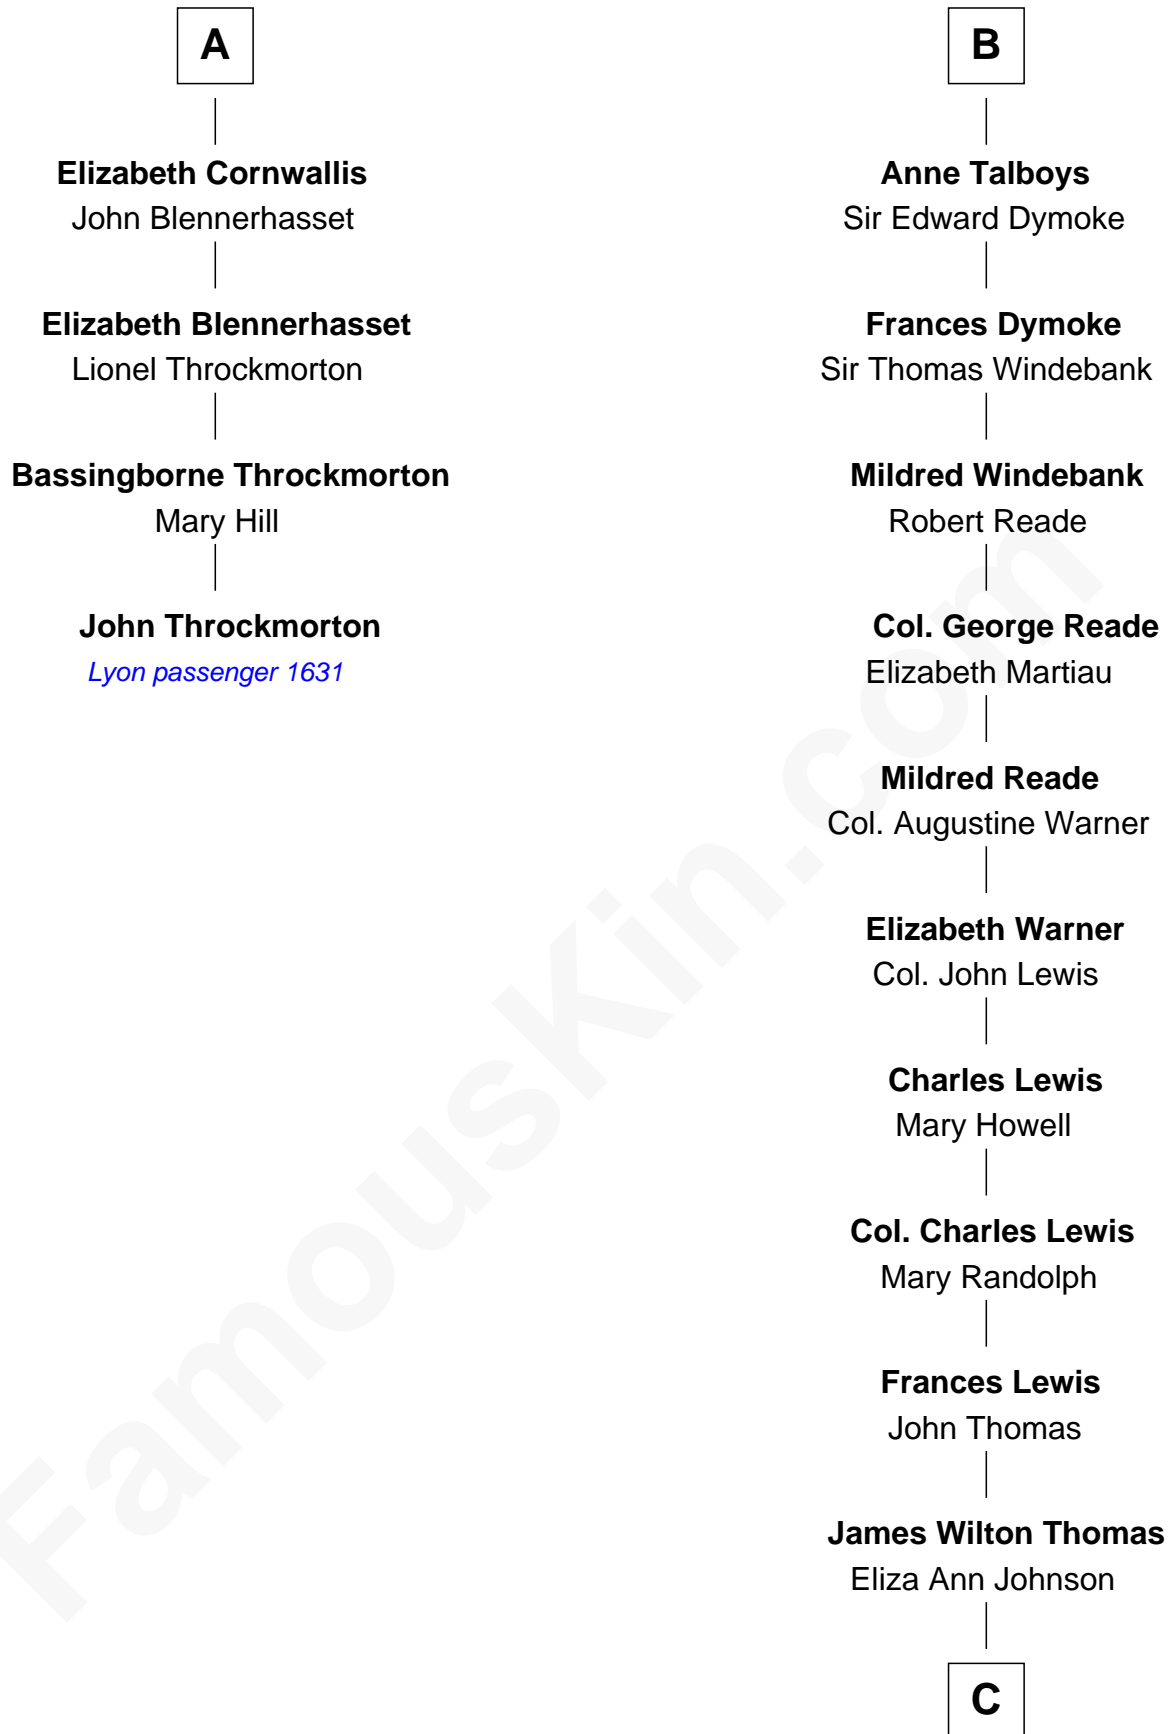

FamousKin.com Relationship Chart of

John Throckmorton

(c1601 - c1683/4) Lyon passenger 1631

10th cousin 11 times removed of

Douglas Trumbull

Film Special Effects Pioneer

William de Montagu
Katherine de Grandison

Sibyl de Montagu
Sir Edmund Fitzalan

Philippe Fitzalan
Sir Richard Sergeaux

Philippa Sergeaux
Sir Robert Pashley

Anne Pashley
Edward Tyrrell

Philippa Tyrrell
Thomas Cornwallis

Sir William Cornwallis
Elizabeth Stanford

Sir John Cornwallis
Mary Sulyard

A

Philippa de Montagu
Sir Roger de Mortimer

Edmund Mortimer
Philippa Plantagenet

Elizabeth Mortimer
Sir Henry Percy

Sir Henry Percy
Eleanor Neville

Sir Henry Percy
Eleanor Poynings

Margaret Percy
Sir William Gascoigne

Elizabeth Gascoigne
Sir George Talboys

B

C

Virginia Ann Mildred Thomas

Walter Bowdoin Trumbull

Robert Morris Wilton Trumbull

Emily Shurtleff