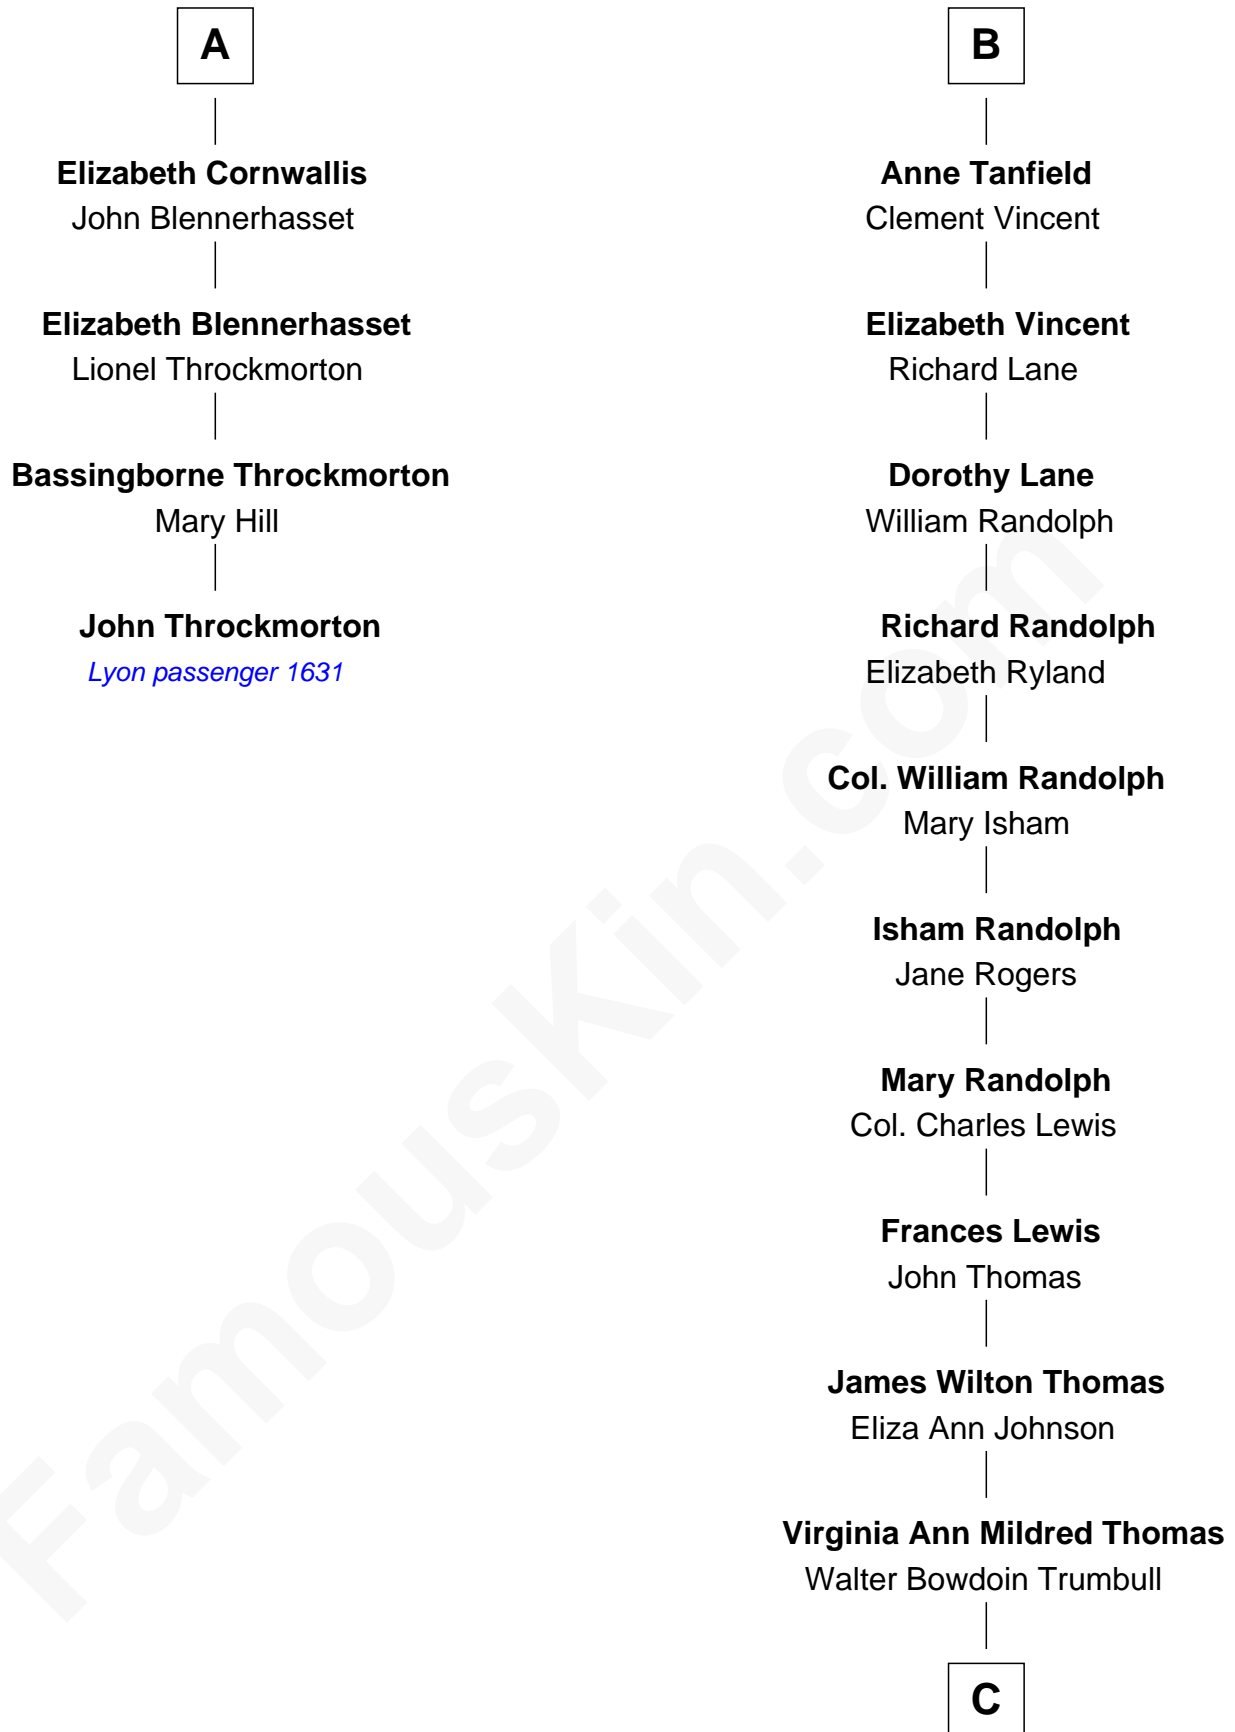

FamousKin.com Relationship Chart of

John Throckmorton

(c1601 - c1683/4) Lyon passenger 1631

10th cousin 10 times removed of

Douglas Trumbull

Film Special Effects Pioneer

C

Robert Morris Wilton Trumbull

Emily Shurtleff

Morris Kinnard Trumbull

Alice G. Greer

Donald Edmond Trumbull

Marcia Hunt

Douglas Trumbull

Film Special Effects Pioneer

FamousKin.com