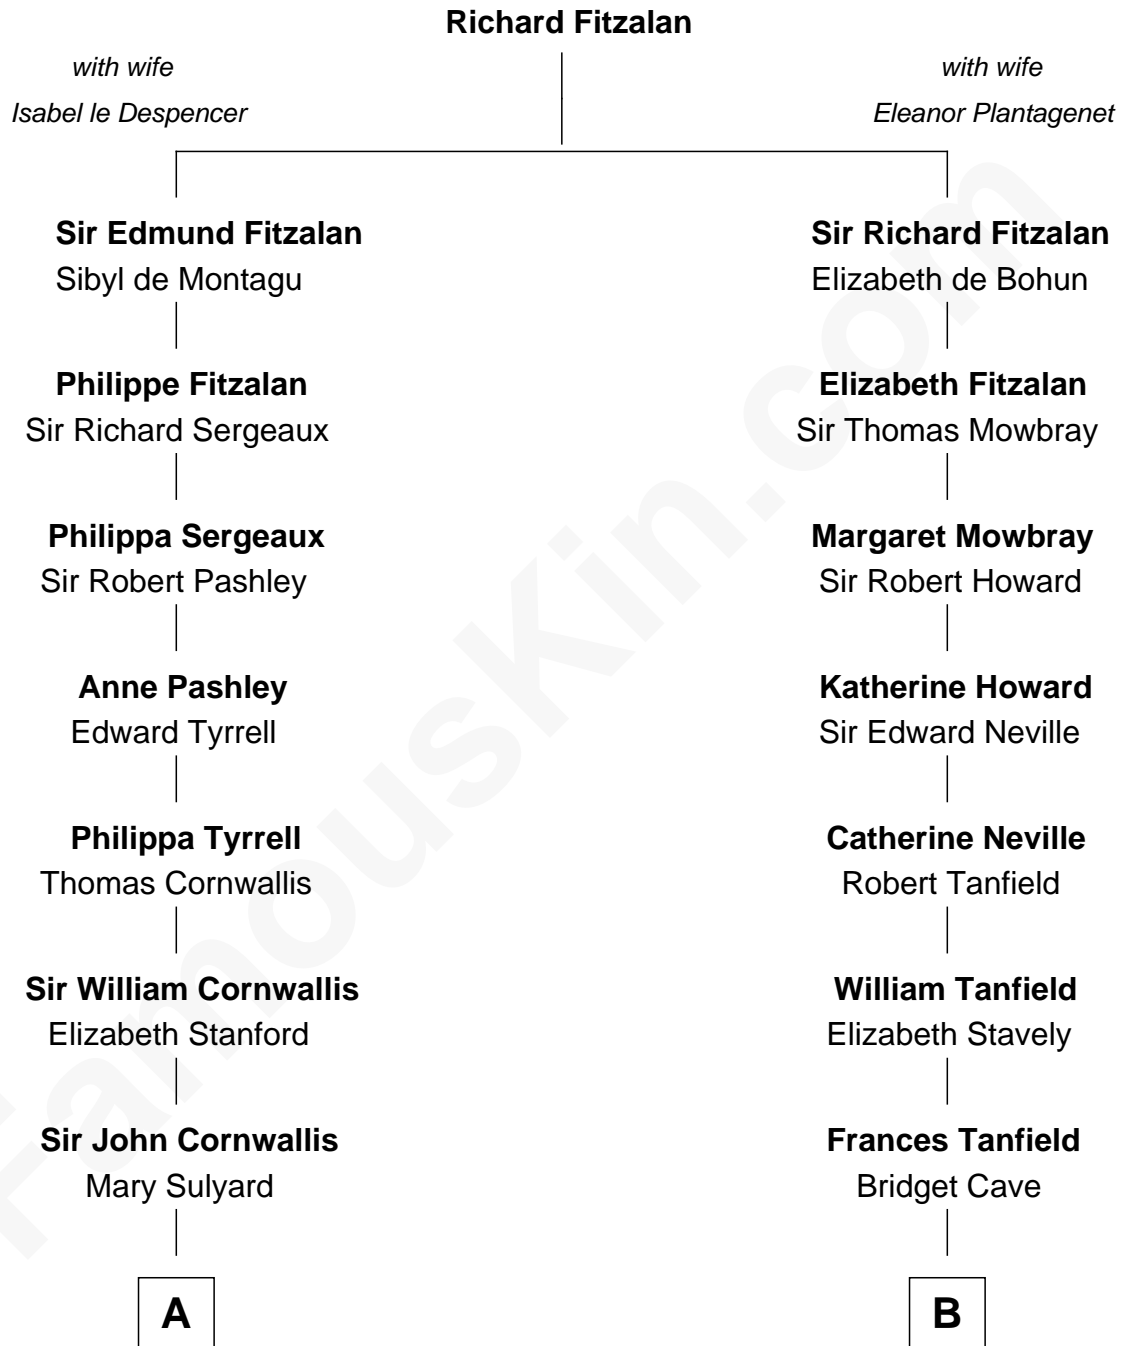

FamousKin.com Relationship Chart of

John Throckmorton

(c1601 - c1683/4) Lyon passenger 1631

10th cousin 10 times removed of

Douglas Trumbull

Film Special Effects Pioneer

C

Robert Morris Wilton Trumbull

Emily Shurtleff

Morris Kinnard Trumbull

Alice G. Greer

Donald Edmond Trumbull

Marcia Hunt

Douglas Trumbull

Film Special Effects Pioneer

FamousKin.com