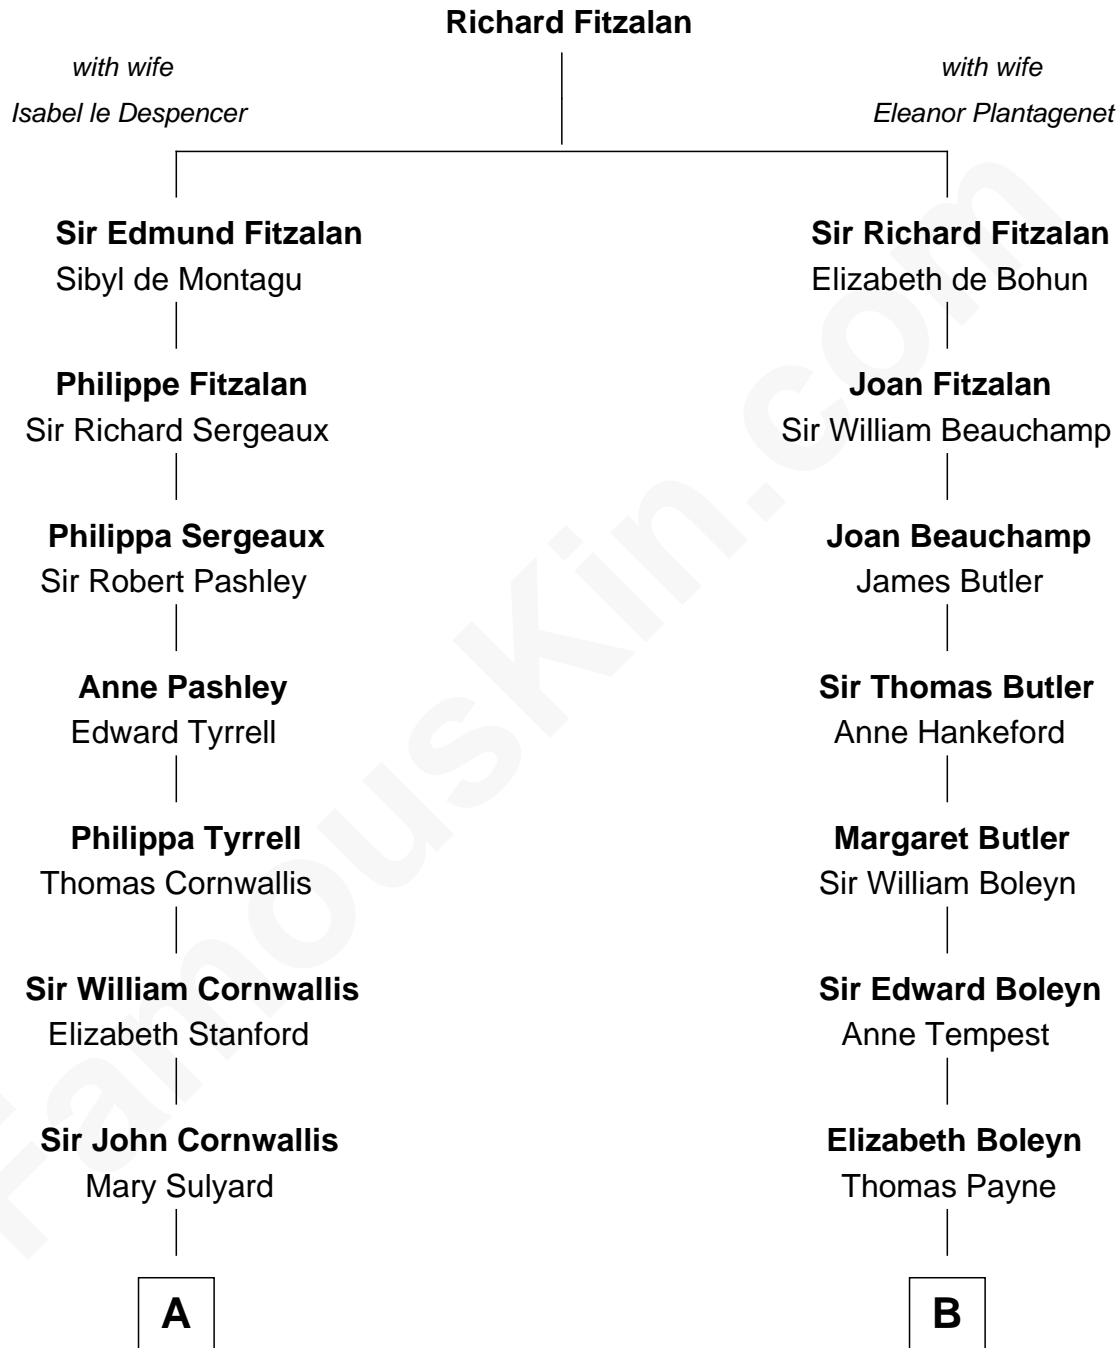

## Relationship Chart of

### John Throckmorton

(c1601 - c1683/4) Lyon passenger 1631

10th cousin 10 times removed of

**David Crosby**

*Singer and Songwriter*

C

**Edward Nicoll Crosby**

Elizabeth Maria Van Schoonhoven

**Frederic Van Schoonhoven Crosby**

Julia Floyd Delafield

**Floyd Delafield Crosby**

Aliph Van Corlandt Whitehead

**David Crosby**

*Singer and Songwriter*