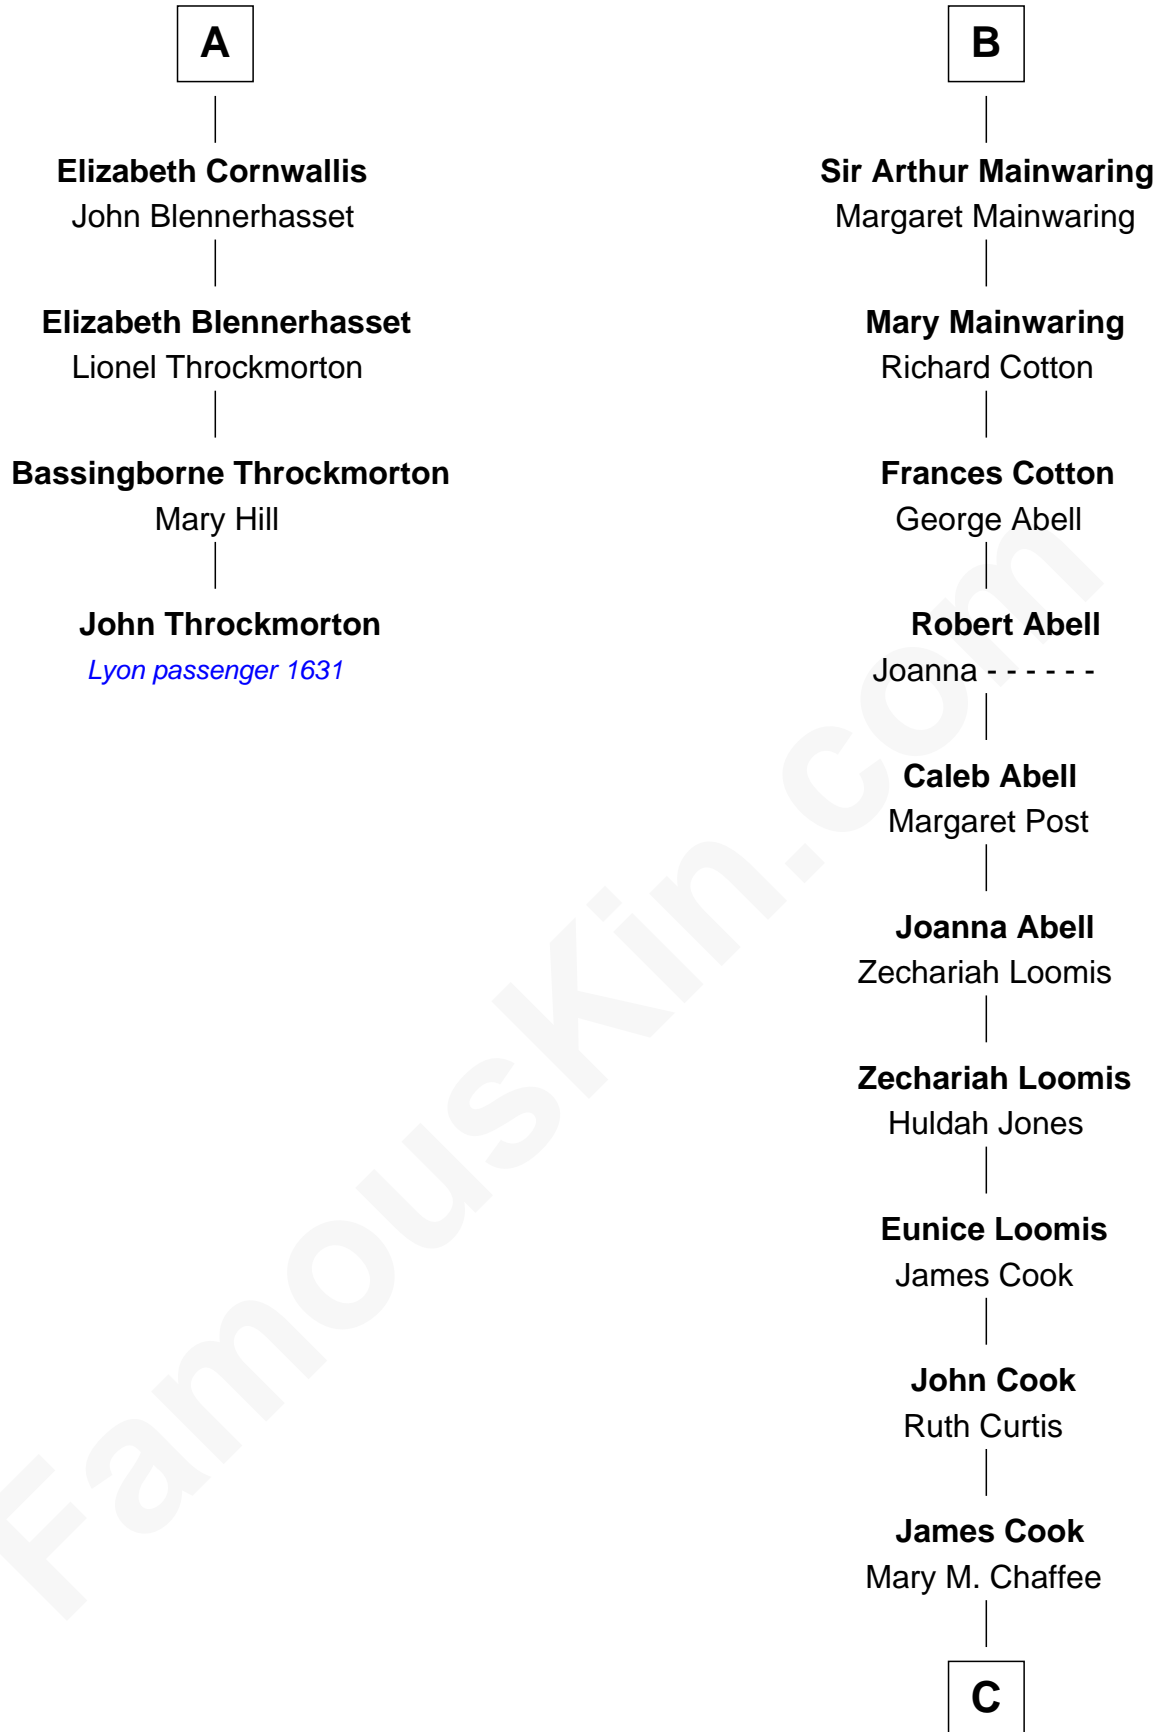

FamousKin.com Relationship Chart of

John Throckmorton

(c1601 - c1683/4) Lyon passenger 1631

10th cousin 11 times removed of

Amber Stevens West

TV and Movie Actress

C

Josey Chaffee Cook
Julianne Frances Taylor

Frances Jemima Cook
Albert Baas

LaVerne M. Baas
Keith Karl Ingstad

Terry Keith Ingstad
Beverly Jean Cunningham

Amber Stevens West
TV and Movie Actress