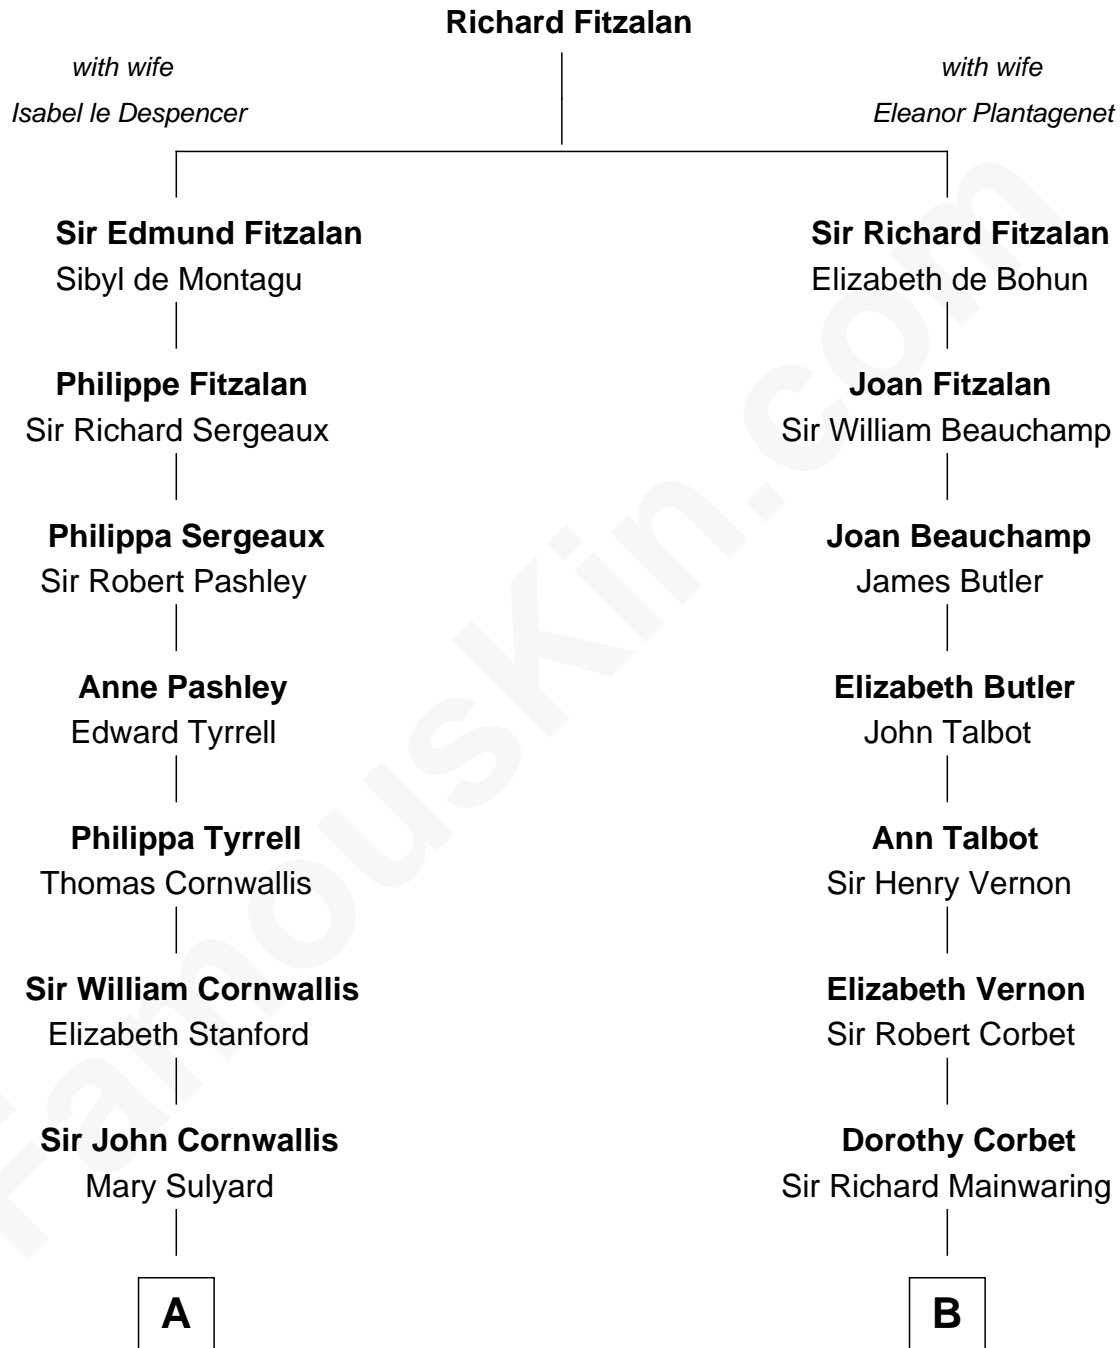

FamousKin.com Relationship Chart of

John Throckmorton

(c1601 - c1683/4) Lyon passenger 1631

10th cousin 11 times removed of

Amber Stevens West

TV and Movie Actress

C

Josey Chaffee Cook
Julianne Frances Taylor