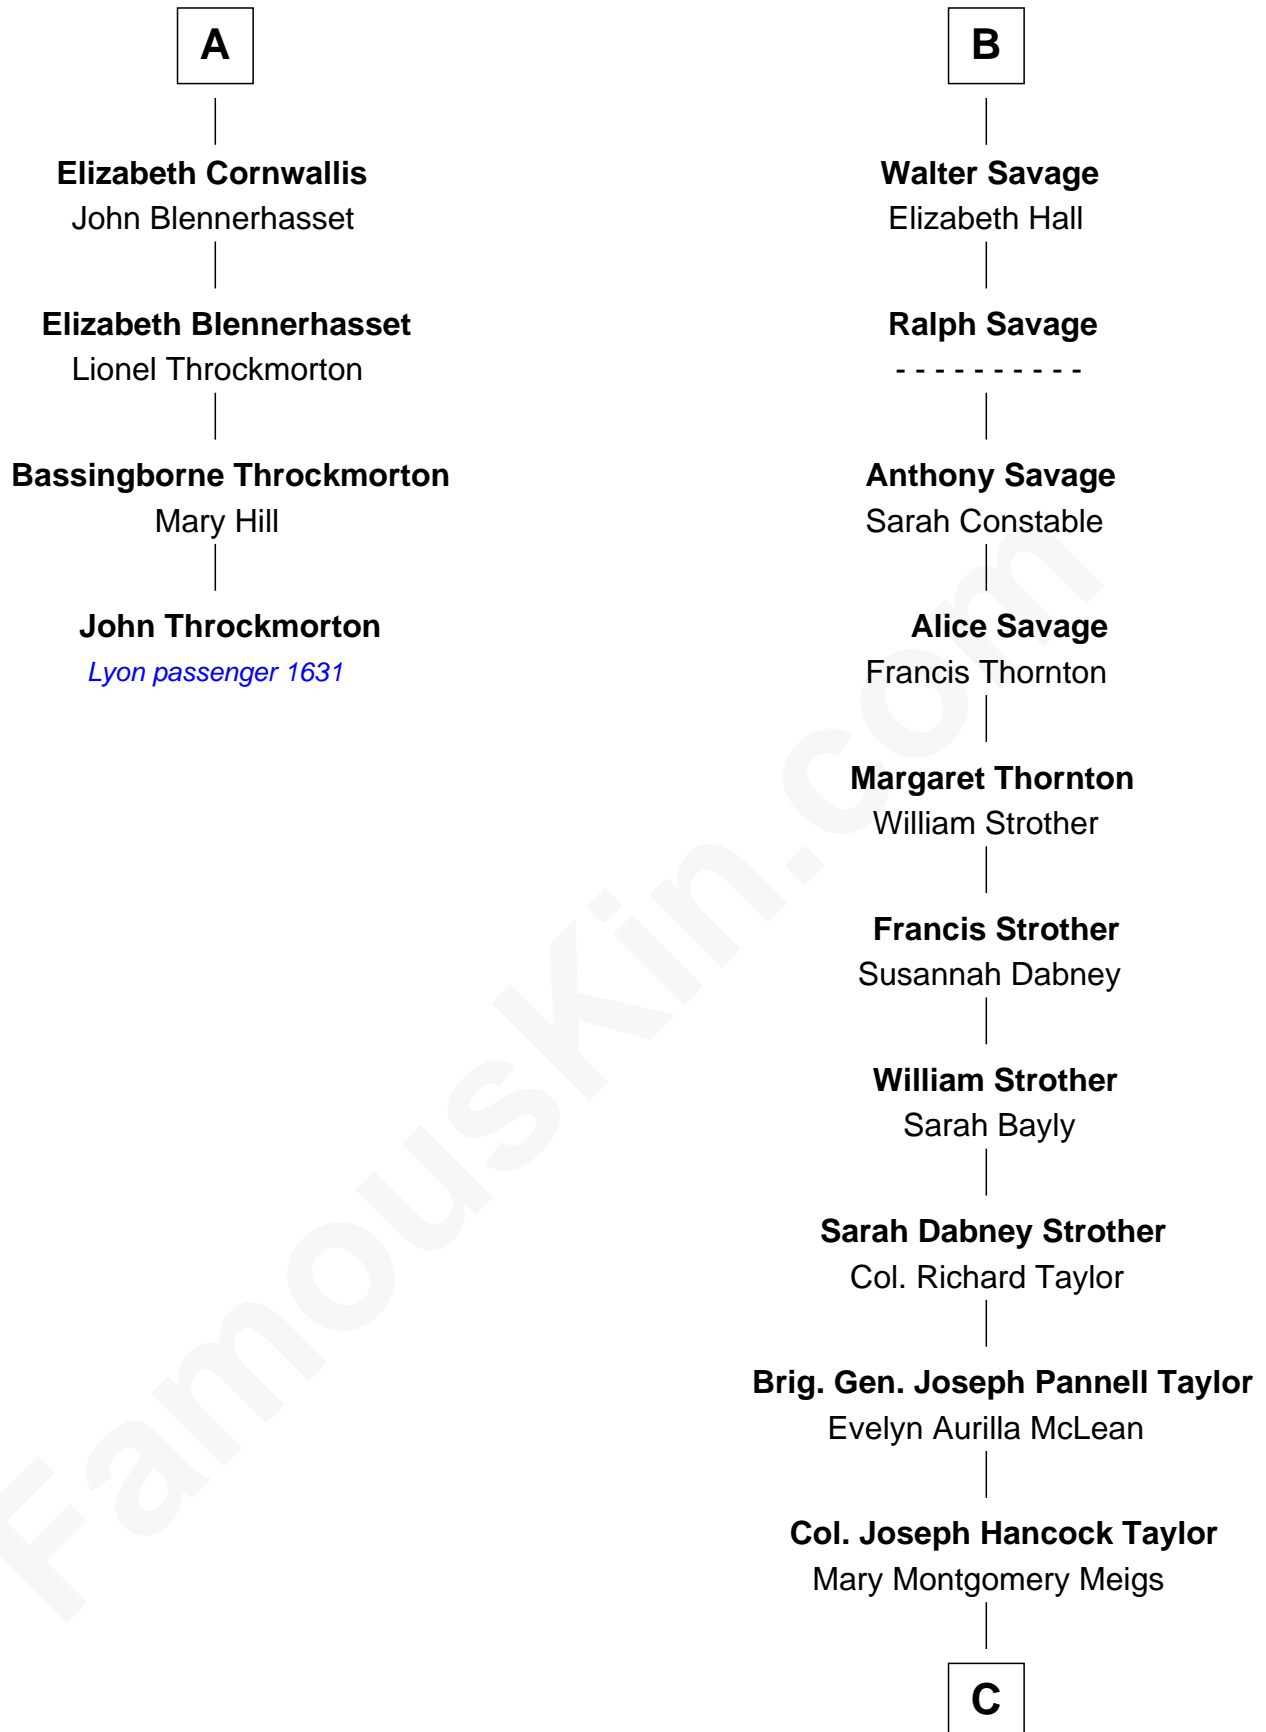

FamousKin.com Relationship Chart of

John Throckmorton

(c1601 - c1683/4) Lyon passenger 1631

10th cousin 10 times removed of

Parker Stevenson

TV and Movie Actor

C

Evelyn Taylor

Eli Kirk Price

Philip Price

Sarah Meade Harrison

Sarah Meade Price

Richard Stevenson Parker

Parker Stevenson

TV and Movie Actor

FamousKin.com