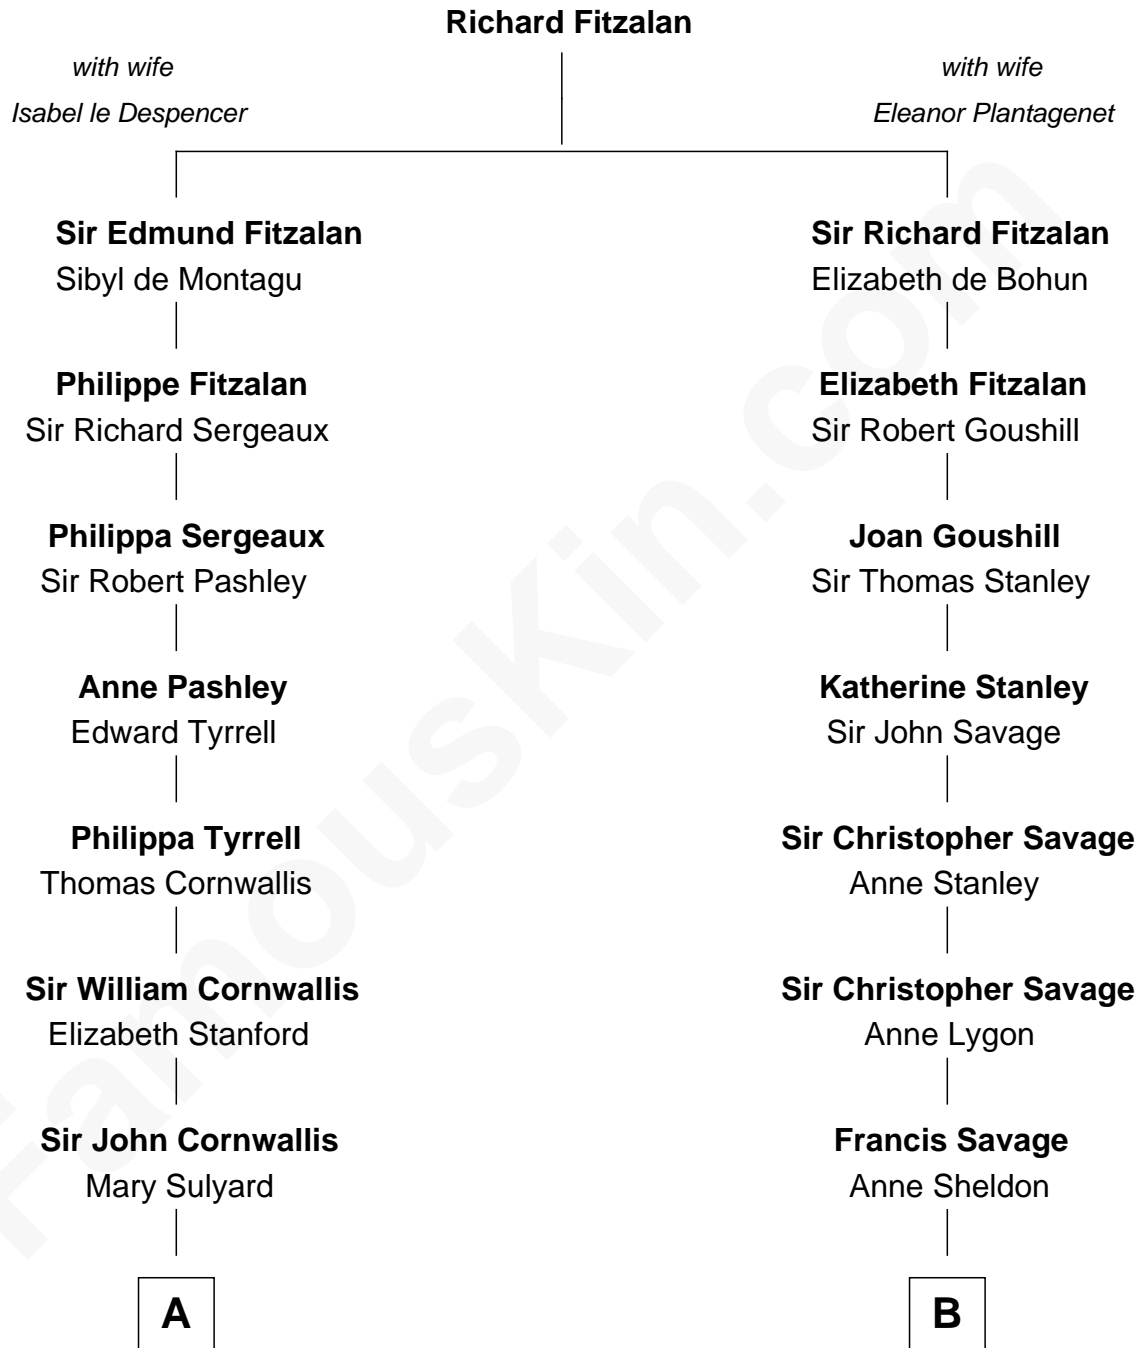

FamousKin.com Relationship Chart of

John Throckmorton

(c1601 - c1683/4) Lyon passenger 1631

10th cousin 10 times removed of

Parker Stevenson

TV and Movie Actor

C

Evelyn Taylor

Eli Kirk Price

Philip Price

Sarah Meade Harrison

Sarah Meade Price

Richard Stevenson Parker

Parker Stevenson

TV and Movie Actor

FamousKin.com