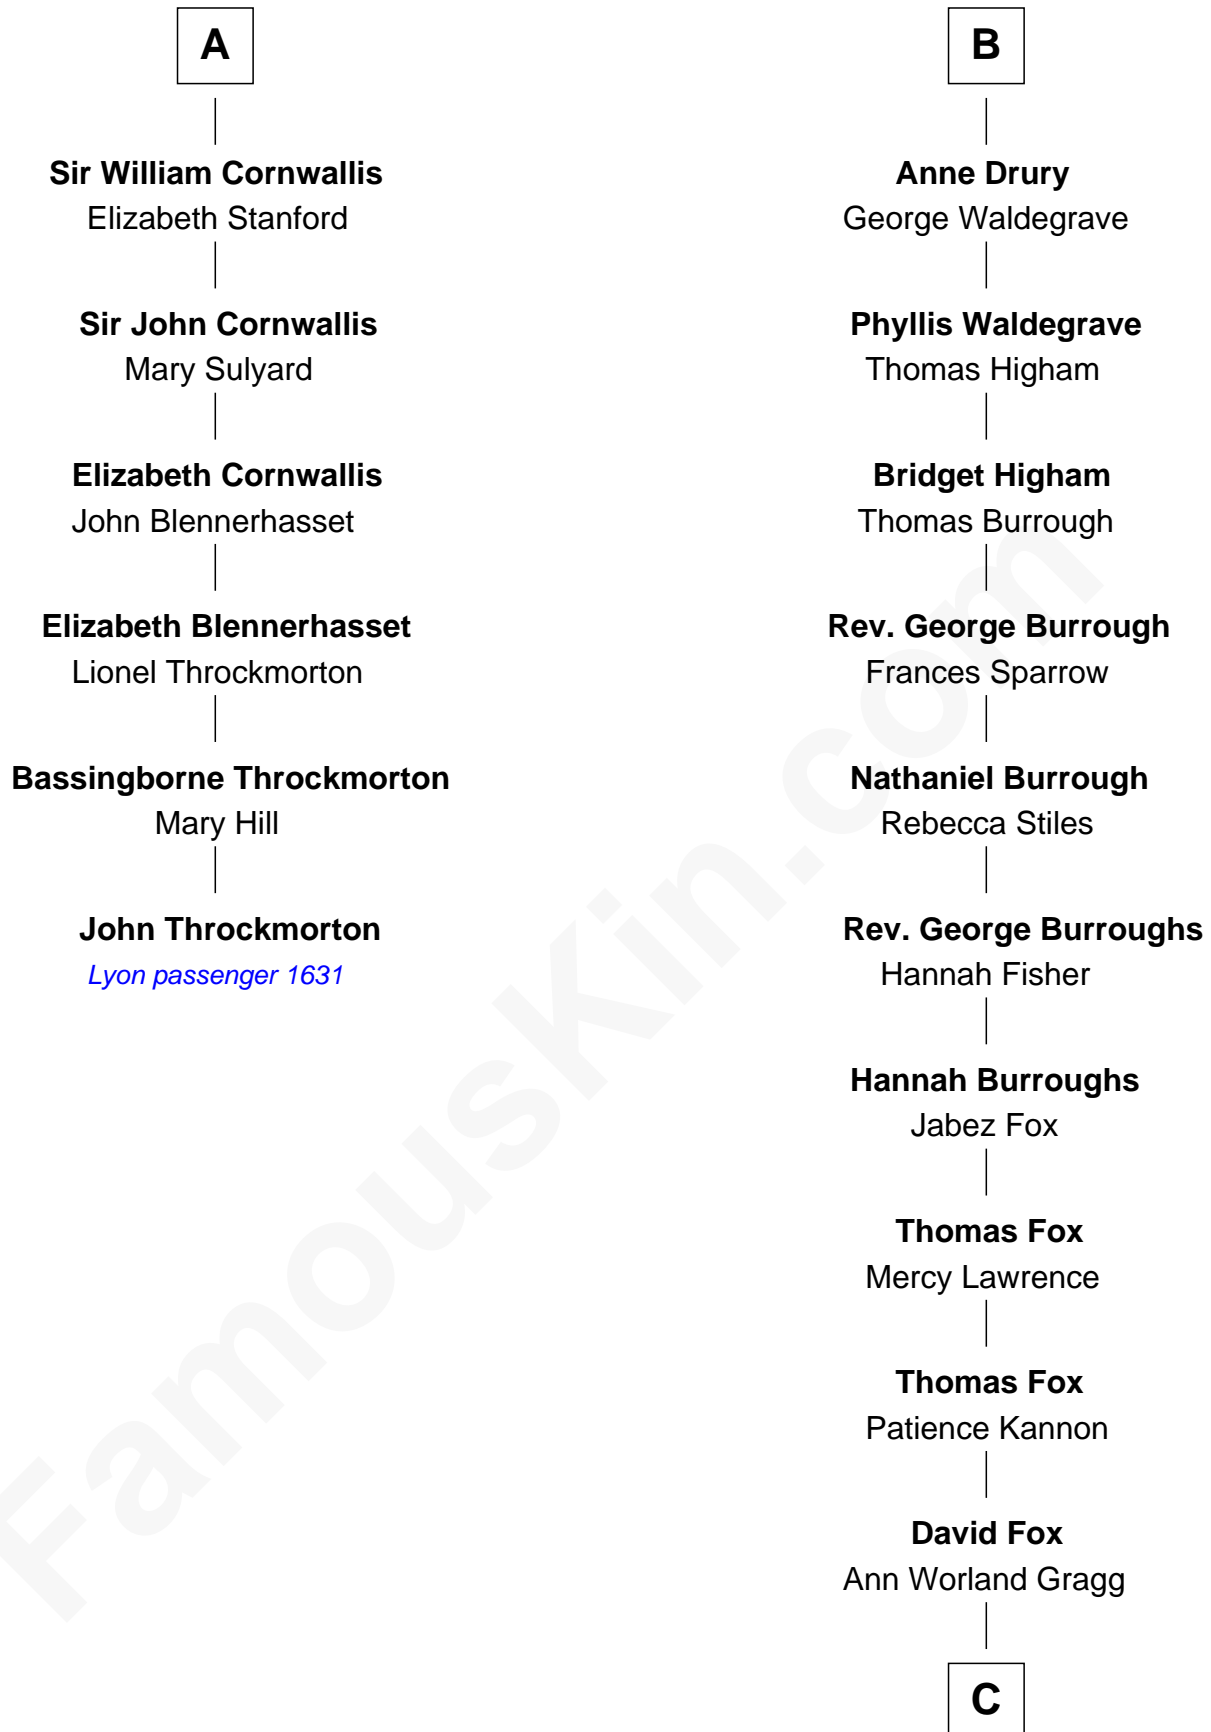

FamousKin.com

Relationship Chart of

John Throckmorton

(c1601 - c1683/4) Lyon passenger 1631

12th cousin 9 times removed of

Bob Moore

Co-Founder, Bob's Red Mill

Sir Gilbert de Clare

Joan of Acre

C

—
Morris Fox

Sarah A. Smith

—
Violette Fox

Daniel Francis Learnard

—
Clinton Morris Learnard

Gertrude Maud Yost

—
Doris Dell Learnard

Kenneth Earl Moore

—
Bob Moore

Co-Founder, Bob's Red Mill